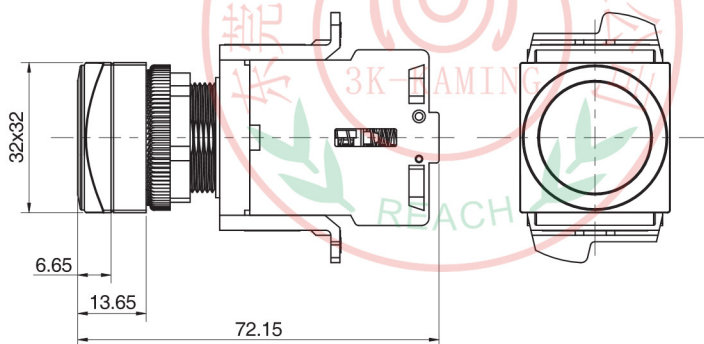

名称/外观 Product appearance	操作类别 Operation	触点 Contact	产品型号 Model	颜色 Color
方形 Square 	自复/Momentary	1NO	SK22/25-2210	K 黑色/Black G 绿色/Green R 红色/Red B 蓝色/Blue W 白色/White Y 黄色/Yellow
		1NC	SK22/25-2201	
		2NO	SK22/25-2220	
		2NC	SK22/25-2202	
		1NO+1NC	SK22/25-3211	
	自锁/Maintained	1NO	SK22/25-3210	
		1NC	SK22/25-3201	
		2NO	SK22/25-3220	
		2NC	SK22/25-3202	
		1NO+1NC	SK22/25-3211	
方形带灯 Square with LED 	自复/Momentary	1NO	SK22/25-2810	
		1NC	SK22/25-2801	
		2NO	SK22/25-2820	
		2NC	SK22/25-2802	
		1NO+1NC	SK22/25-3811	
	自锁/Maintained	1NO	SK22/25-3810	
		1NC	SK22/25-3801	
		2NO	SK22/25-3820	
		2NC	SK22/25-3802	
		1NO+1NC	SK22/25-3811	

方形按钮

带灯方形按钮