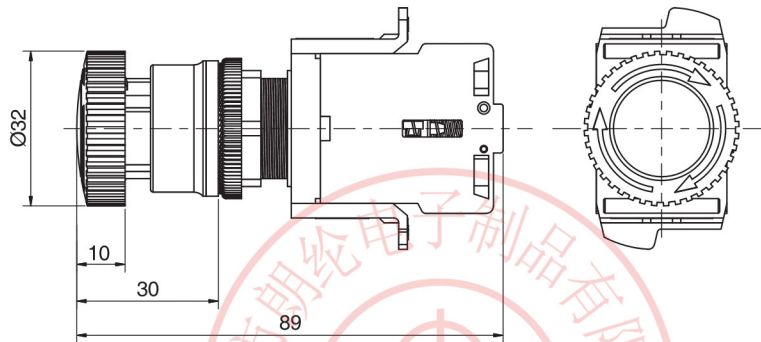

Ø22小头急停开关 / Ø22 Small E-Stop Switch

名称/外观 Product appearance	操作类别 Operation	触点 Contact	产品型号 Model	颜色 Color
Ø32mm小蘑菇头形/ Mushroom 	按锁定拉出 旋转复位 Push-lock Turn Reset	1NC	SS22-X101	 红色/Red
		2NC	SS22-X102	

*按钮按下后呈锁定状态，拉出或顺时针旋转复位。
When pressed, the button is locked in the depressed position, and is reset when either pulled or turned clockwise.

急停开关

Ø22带灯小头急停开关 / Ø22 Small E-Stop Switches with LED

名称/外观 Product appearance	操作类别 Operation	触点 Contact	产品型号 Model	颜色 Color	额定电压 Rated Voltage
Ø32mm小蘑菇头形/ Mushroom 	按锁定拉出 旋转复位 Push-lock Turn Reset	1NC	SS22-X701	 红色/Red	D:24VDC E:12VDC F:6.3VDC A1:110VAC A2:220VAC
		2NC	SS22-X702		

*按钮按下后呈锁定状态，拉出或顺时针旋转复位。
When pressed, the button is locked in the depressed position, and is reset when either pulled or turned clockwise.

带灯急停开关