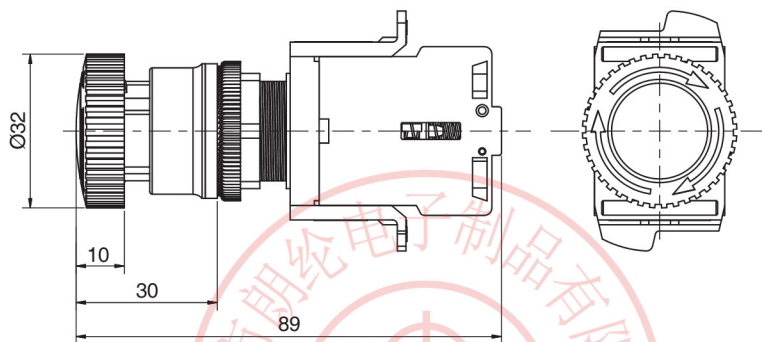

Ø22小头急停开关 / Ø22 Small E-Stop Switch

名称/外观 Product appearance	操作类别 Operation	触点 Contact	产品型号 Model	颜色 Color
Ø32mm小蘑菇头形/ Mushroom 	按锁定拉出 旋转复位 Push-lock Turn Reset	1NC	SS22-X101	 红色/Red
		2NC	SS22-X102	

*按钮按下后呈锁定状态，拉出或顺时针旋转复位。
When pressed, the button is locked in the depressed position, and is reset when either pulled or turned clockwise.

急停开关

Ø22带灯小头急停开关 / Ø22 Small E-Stop Switches with LED

名称/外观 Product appearance	操作类别 Operation	触点 Contact	产品型号 Model	颜色 Color	额定电压 Rated Voltage
Ø32mm小蘑菇头形/ Mushroom 	按锁定拉出 旋转复位 Push-lock Turn Reset	1NC	SS22-X701	 红色/Red	D:24VDC E:12VDC F:6.3VDC A1:110VAC A2:220VAC
		2NC	SS22-X702		

*按钮按下后呈锁定状态，拉出或顺时针旋转复位。
When pressed, the button is locked in the depressed position, and is reset when either pulled or turned clockwise.

带灯急停开关