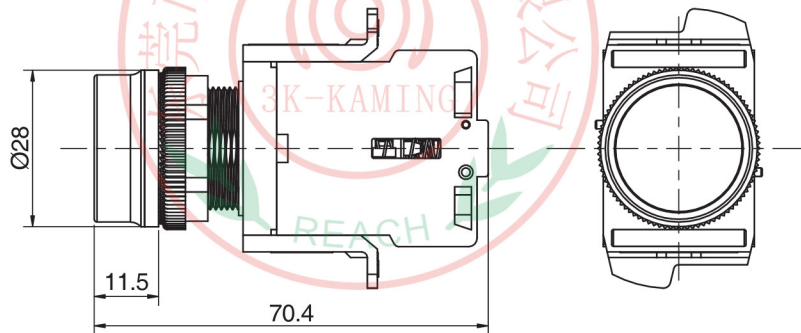

Ø22带灯按钮开关 / Ø22 Pushbutton switches with LED

名称/外观 Product appearance	操作类别 Operation	触点 Contact	产品型号 Model	颜色 Color	额定电压 Rated Voltage
平面带灯 Flush with LED 	自复/Momentary	1NO	SS22-2710	K 黑色/Black G 绿色/Green R 红色/Red B 蓝色/Blue W 白色/White Y 黄色/Yellow	D:24VDC E:12VDC F:6.3VDC A1:110VAC A2:220VAC
		1NC	SS22-2701		
		2NO	SS22-2720		
		2NC	SS22-2702		
		1NO+1NC	SS22-3711		
	自锁/Maintained	1NO	SS22-3710		
		1NC	SS22-3701		
		2NO	SS22-3720		
		2NC	SS22-3702		
		1NO+1NC	SS22-3711		
环面带灯 Ring round with LED 	自复/Momentary	1NO	SS22-27C10		
		1NC	SS22-27C01		
		2NO	SS22-27C20		
		2NC	SS22-27C02		
		1NO+1NC	SS22-37C11		
	自锁/Maintained	1NO	SS22-37C10		
		1NC	SS22-37C01		
		2NO	SS22-37C20		
		2NC	SS22-37C02		
		1NO+1NC	SS22-37C11		

平面带灯

环面带灯