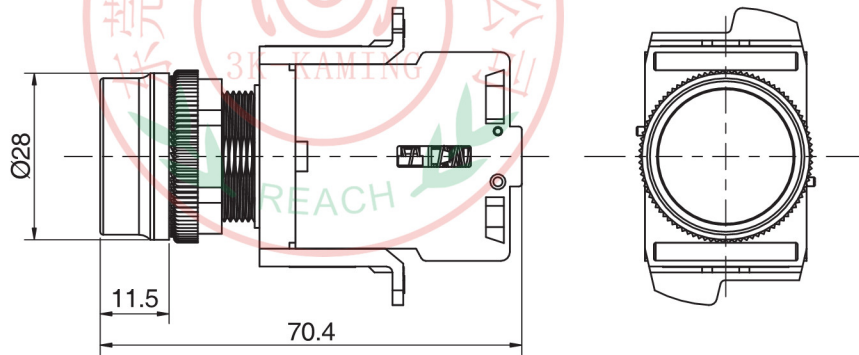

Ø22带灯按钮开关 / Ø22 Pushbutton switches with LED

名称/外观 Product appearance	操作类别 Operation	触点 Contact	产品型号 Model	颜色 Color	额定电压 Rated Voltage
平面带灯 Flush with LED 	自复/Momentary	1NO	<b>SS22-2710</b>	<b>K</b> 黑色/Black <b>G</b> 绿色/Green <b>R</b> 红色/Red <b>B</b> 蓝色/Blue <b>W</b> 白色/White <b>Y</b> 黄色/Yellow	D:24VDC E:12VDC F:6.3VDC A1:110VAC A2:220VAC
		1NC	<b>SS22-2701</b>		
		2NO	<b>SS22-2720</b>		
		2NC	<b>SS22-2702</b>		
		1NO+1NC	<b>SS22-3711</b>		
	自锁/Maintained	1NO	<b>SS22-3710</b>		
		1NC	<b>SS22-3701</b>		
		2NO	<b>SS22-3720</b>		
		2NC	<b>SS22-3702</b>		
		1NO+1NC	<b>SS22-3711</b>		
环面带灯 Ring round with LED 	自复/Momentary	1NO	<b>SS22-27C10</b>		
		1NC	<b>SS22-27C01</b>		
		2NO	<b>SS22-27C20</b>		
		2NC	<b>SS22-27C02</b>		
		1NO+1NC	<b>SS22-37C11</b>		
	自锁/Maintained	1NO	<b>SS22-37C10</b>		
		1NC	<b>SS22-37C01</b>		
		2NO	<b>SS22-37C20</b>		
		2NC	<b>SS22-37C02</b>		
		1NO+1NC	<b>SS22-37C11</b>		

平面带灯

环面带灯