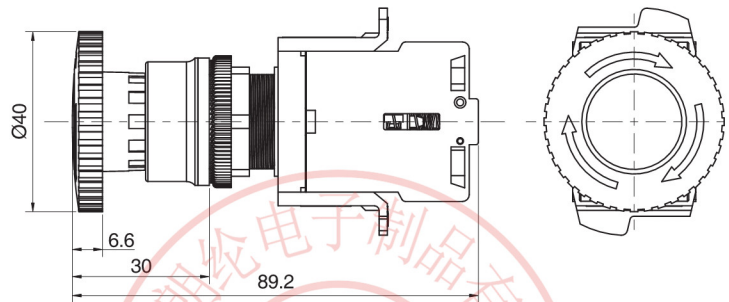

Ø22紧急停止开关 / Ø22 Emergency Stop Switches

名称/外观 Product appearance	操作类别 Operation	触点 Contact	产品型号 Model	颜色 Color
Ø40mm大蘑菇头形/ Mushroom 	按锁定拉出 旋转复位 Push-lock Turn Reset	1NC	SS22-8101	 红色/Red
		2NC	SS22-8102	

*按钮按下后呈锁定状态，拉出或顺时针旋转复位。
When pressed, the button is locked in the depressed position, and is reset when either pulled or turned clockwise.

急停开关

Ø22带灯紧急停止开关 / Ø22 Illuminated Emergency Stop Switches

名称/外观 Product appearance	操作类别 Operation	触点 Contact	产品型号 Model	颜色 Color	额定电压 Rated Voltage
Ø40mm大蘑菇头形/ Mushroom 	按锁定拉出 旋转复位 Push-lock Turn Reset	1NC	SS22-8701	 红色/Red	D:24VDC E:12VDC F:6.3VDC A1:110VAC A2:220VAC
		2NC	SS22-8702		

*按钮按下后呈锁定状态，拉出或顺时针旋转复位。
When pressed, the button is locked in the depressed position, and is reset when either pulled or turned clockwise.

带灯急停开关