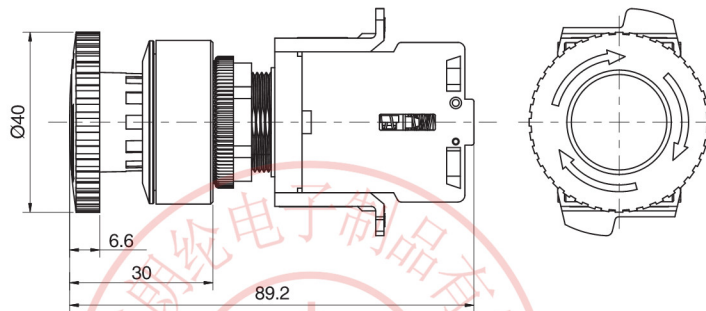

Ø30紧急停止开关 / Ø30 Emergency Stop Switches

名称/外观 Product appearance	操作类别 Operation	触点 Contact	产品型号 Model	颜色 Color
Ø40mm大蘑菇头形/ Mushroom 	按锁定拉出 旋转复位 Push-lock Turn Reset	1NC	SD30-8101	 红色/Red
		2NC	SD30-8102	

*按钮按下后呈锁定状态，拉出或顺时针旋转复位。
When pressed, the button is locked in the depressed position, and is reset when either pulled or turned clockwise.

急停开关

Ø30带灯紧急停止开关 / Ø30 Illuminated Emergency Stop Switches

名称/外观 Product appearance	操作类别 Operation	触点 Contact	产品型号 Model	颜色 Color	额定电压 Rated Voltage
Ø40mm大蘑菇头形/ Mushroom 	按锁定拉出 旋转复位 Push-lock Turn Reset	1NC	SD30-8701	 红色/Red	D:24VDC E:12VDC F:6.3VDC A1:110VAC A2:220VAC
		2NC	SD30-8702		

*按钮按下后呈锁定状态，拉出或顺时针旋转复位。
When pressed, the button is locked in the depressed position, and is reset when either pulled or turned clockwise.

带灯急停开关