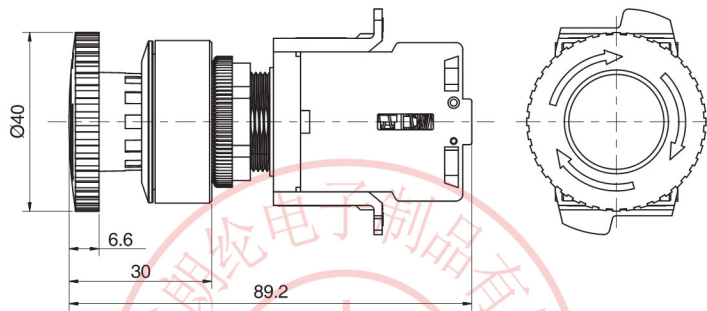

Ø30紧急停止开关 / Ø30 Emergency Stop Switches

名称/外观 Product appearance	操作类别 Operation	触点 Contact	产品型号 Model	颜色 Color
Ø40mm大蘑菇头形/ Mushroom 	按锁定拉出 旋转复位 Push-lock Turn Reset	1NC	SD30-8101	 红色/Red
		2NC	SD30-8102	

*按钮按下后呈锁定状态，拉出或顺时针旋转复位。
When pressed, the button is locked in the depressed position, and is reset when either pulled or turned clockwise.

急停开关

Ø30带灯紧急停止开关 / Ø30 Illuminated Emergency Stop Switches

名称/外观 Product appearance	操作类别 Operation	触点 Contact	产品型号 Model	颜色 Color	额定电压 Rated Voltage
Ø40mm大蘑菇头形/ Mushroom 	按锁定拉出 旋转复位 Push-lock Turn Reset	1NC	SD30-8701	 红色/Red	D:24VDC E:12VDC F:6.3VDC A1:110VAC A2:220VAC
		2NC	SD30-8702		

*按钮按下后呈锁定状态，拉出或顺时针旋转复位。
When pressed, the button is locked in the depressed position, and is reset when either pulled or turned clockwise.

带灯急停开关