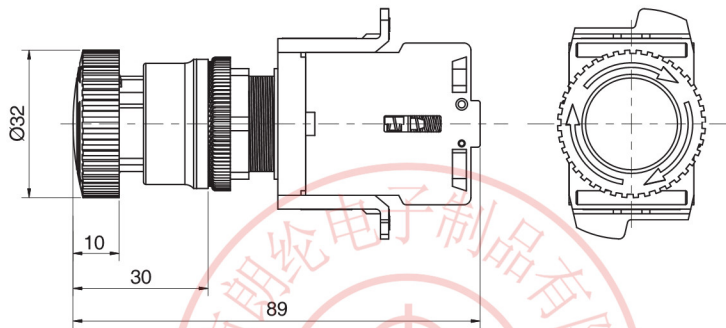

Ø22小头急停开关 / Ø22 Small E-Stop Switch

名称/外观 Product appearance	操作类别 Operation	触点 Contact	产品型号 Model	颜色 Color
Ø32mm小蘑菇头形/ Mushroom 	按锁定拉出 旋转复位 Push-lock Turn Reset	1NC	<b>SD22-X101</b>	 红色/Red
		2NC	<b>SD22-X102</b>	

\*按钮按下后呈锁定状态，拉出或顺时针旋转复位。  
When pressed, the button is locked in the depressed position, and is reset when either pulled or turned clockwise.

急停开关

Ø22带灯小头急停开关 / Ø22 Small E-Stop Switches with LED

名称/外观 Product appearance	操作类别 Operation	触点 Contact	产品型号 Model	颜色 Color	额定电压 Rated Voltage
Ø32mm小蘑菇头形/ Mushroom 	按锁定拉出 旋转复位 Push-lock Turn Reset	1NC	<b>SD22-X701</b>	 红色/Red	D:24VDC E:12VDC F:6.3VDC A1:110VAC A2:220VAC
		2NC	<b>SD22-X702</b>		

\*按钮按下后呈锁定状态，拉出或顺时针旋转复位。  
When pressed, the button is locked in the depressed position, and is reset when either pulled or turned clockwise.

带灯急停开关