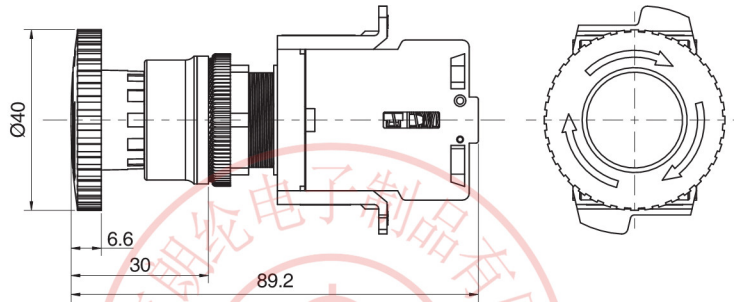

Ø22紧急停止开关 / Ø22 Emergency Stop Switches

名称/外观 Product appearance	操作类别 Operation	触点 Contact	产品型号 Model	颜色 Color
Ø40mm大蘑菇头形/ Mushroom 	按锁定拉出 旋转复位 Push-lock Turn Reset	1NC	SD22-8101	 红色/Red
		2NC	SD22-8102	

*按钮按下后呈锁定状态，拉出或顺时针旋转复位。
When pressed, the button is locked in the depressed position, and is reset when either pulled or turned clockwise.

急停开关

Ø22带灯紧急停止开关 / Ø22 Illuminated Emergency Stop Switches

名称/外观 Product appearance	操作类别 Operation	触点 Contact	产品型号 Model	颜色 Color	额定电压 Rated Voltage
Ø40mm大蘑菇头形/ Mushroom 	按锁定拉出 旋转复位 Push-lock Turn Reset	1NC	SD22-8701	 红色/Red	D:24VDC E:12VDC F:6.3VDC A1:110VAC A2:220VAC
		2NC	SD22-8702		

*按钮按下后呈锁定状态，拉出或顺时针旋转复位。
When pressed, the button is locked in the depressed position, and is reset when either pulled or turned clockwise.

带灯急停开关