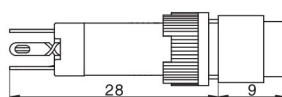

K8指示灯系列 / K8 Indicator lamp

名称/外观 Product appearance			灯罩颜色 Top Color	额定电压 Rated Voltage
圆形 / Round K8-170 □●	方形 / Square K8-180 □●	长方形 / Rectangle K8-190 □●	请用下列颜色编码 替换型号中的"□" R 红色/Red G 绿色/Green Y 黄色/Yellow W 白色/White B 蓝色/Blue	请用下列颜色编码 替换型号中的"●" D:24VDC E:12VDC F:6.3VDC A1:110VAC A2:220VAC

K8按钮系列 / K8 Push button

名称/外观 Product appearance	操作类别 Operation	带灯形式 Illuminated type	触点 Contact	产品型号 Model	灯罩颜色 Top Color	额定电压 Rated Voltage
圆形 / Round 	自复 Momentary	不带灯 Without LED	单刀/SPDT	K8-211 □●	请用下列颜色编码 替换型号中的"□" R 红色/Red G 绿色/Green Y 黄色/Yellow W 白色/White B 蓝色/Blue	请用下列颜色编码 替换型号中的"●" D:24VDC E:12VDC F:6.3VDC A1:110VAC A2:220VAC
		带灯 With LED	单刀/SPDT	K8-271 □●		
	自锁 Maintained	不带灯 Without LED	单刀/SPDT	K8-311 □●		
		带灯 With LED	单刀/SPDT	K8-371 □●		
方形 / Square 	自复 Momentary	不带灯 Without LED	单刀/SPDT	K8-221 □●	请用下列颜色编码 替换型号中的"□" R 红色/Red G 绿色/Green Y 黄色/Yellow W 白色/White B 蓝色/Blue	请用下列颜色编码 替换型号中的"●" D:24VDC E:12VDC F:6.3VDC A1:110VAC A2:220VAC
		带灯 With LED	单刀/SPDT	K8-281 □●		
	自锁 Maintained	不带灯 Without LED	单刀/SPDT	K8-321 □●		
		带灯 With LED	单刀/SPDT	K8-381 □●		
长方形 / Rectangle 	自复 Momentary	不带灯 Without LED	单刀/SPDT	K8-231 □●	请用下列颜色编码 替换型号中的"□" R 红色/Red G 绿色/Green Y 黄色/Yellow W 白色/White B 蓝色/Blue	请用下列颜色编码 替换型号中的"●" D:24VDC E:12VDC F:6.3VDC A1:110VAC A2:220VAC
		带灯 With LED	单刀/SPDT	K8-291 □●		
	自锁 Maintained	不带灯 Without LED	单刀/SPDT	K8-331 □●		
		带灯 With LED	单刀/SPDT	K8-391 □●		

圆形指示灯/按钮