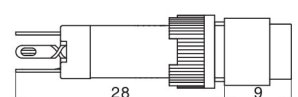

K8指示灯系列 / K8 Indicator lamp

名称/外观 Product appearance			灯罩颜色 Top Color	额定电压 Rated Voltage
圆形 / Round K8-170 □●	方形 / Square K8-180 □●	长方形 / Rectangle K8-190 □●	请用下列颜色编码 替换型号中的"□" R 红色/Red G 绿色/Green Y 黄色/Yellow W 白色/White B 蓝色/Blue	请用下列颜色编码 替换型号中的"●" D:24VDC E:12VDC F:6.3VDC A1:110VAC A2:220VAC

K8按钮系列 / K8 Push button

名称/外观 Product appearance	操作类别 Operation	带灯形式 Illuminated type	触点 Contact	产品型号 Model	灯罩颜色 Top Color	额定电压 Rated Voltage
圆形 / Round 	自复 Momentary	不带灯 Without LED	单刀/SPDT	K8-211 □●	请用下列颜色编码 替换型号中的"□" R 红色/Red G 绿色/Green Y 黄色/Yellow W 白色/White B 蓝色/Blue	请用下列颜色编码 替换型号中的"●" D:24VDC E:12VDC F:6.3VDC A1:110VAC A2:220VAC
		带灯 With LED	单刀/SPDT	K8-271 □●		
	自锁 Maintained	不带灯 Without LED	单刀/SPDT	K8-311 □●		
		带灯 With LED	单刀/SPDT	K8-371 □●		
方形 / Square 	自复 Momentary	不带灯 Without LED	单刀/SPDT	K8-221 □●	请用下列颜色编码 替换型号中的"□" R 红色/Red G 绿色/Green Y 黄色/Yellow W 白色/White B 蓝色/Blue	请用下列颜色编码 替换型号中的"●" D:24VDC E:12VDC F:6.3VDC A1:110VAC A2:220VAC
		带灯 With LED	单刀/SPDT	K8-281 □●		
	自锁 Maintained	不带灯 Without LED	单刀/SPDT	K8-321 □●		
		带灯 With LED	单刀/SPDT	K8-381 □●		
长方形 / Rectangle 	自复 Momentary	不带灯 Without LED	单刀/SPDT	K8-231 □●	请用下列颜色编码 替换型号中的"□" R 红色/Red G 绿色/Green Y 黄色/Yellow W 白色/White B 蓝色/Blue	请用下列颜色编码 替换型号中的"●" D:24VDC E:12VDC F:6.3VDC A1:110VAC A2:220VAC
		带灯 With LED	单刀/SPDT	K8-291 □●		
	自锁 Maintained	不带灯 Without LED	单刀/SPDT	K8-331 □●		
		带灯 With LED	单刀/SPDT	K8-391 □●		

方形指示灯/按钮