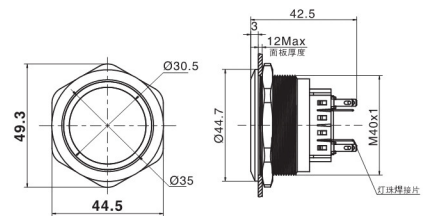

东莞市朗纶电子制品有限公司 Dongguan langlun electronic products Co., Ltd

Ø40带灯金属防水按钮开关 Metal Waterproof Push Button Switch with LED

名称/外观 Product appearance	带灯形式 Illuminated type	操作类别 Operation	触点 Contact	产品型号 Model	外壳材料 Crust Material	带灯颜色 Color	额定电压 Rated Voltage
高面环形圆形 / High ring round 	带灯 With LED	自复 Momentary	1NO+1NC	J40-261 □●	Nil:不锈钢 T:铜镀镍 G:铜镀铬 Nil:Stainless steel T: Copper Plated Ni G: Copper plated Cr	请用下列颜色编码 替换型号中的"□" R 红色/Red G 绿色/Green Y 黄色/Yellow W 白色/White B 蓝色/Blue	请用下列颜色编码 替换型号中的"●" D:24VDC E:12VDC F:6.3VDC A1:110VAC A2:220VAC
			2NO+2NC	J40-262 □●			
			3NO+3NC	J40-263 □●			
			4NO+4NC	J40-264 □●			
		自锁 Maintained	1NO+1NC	J40-361 □●			
			2NO+2NC	J40-362 □●			
			3NO+3NC	J40-363 □●			
			4NO+4NC	J40-364 □●			
实面环形圆形 / Flat ring round 	带灯 With LED	自复 Momentary	1NO+1NC	J40-271 □●			
			2NO+2NC	J40-272 □●			
			3NO+3NC	J40-273 □●			
			4NO+4NC	J40-274 □●			
		自锁 Maintained	1NO+1NC	J40-371 □●			
			2NO+2NC	J40-372 □●			
			3NO+3NC	J40-373 □●			
			4NO+4NC	J40-374 □●			
实面点头圆形 / High point round 	带灯 With LED	自复 Momentary	1NO+1NC	J40-281 □●			
			2NO+2NC	J40-282 □●			
			3NO+3NC	J40-283 □●			
			4NO+4NC	J40-284 □●			
		自锁 Maintained	1NO+1NC	J40-381 □●			
			2NO+2NC	J40-382 □●			
			3NO+3NC	J40-383 □●			
			4NO+4NC	J40-384 □●			
弧面环形圆形 / Domed ring round 	带灯 With LED	自复 Momentary	1NO+1NC	J40-2A1 □●			
			2NO+2NC	J40-2A2 □●			
			3NO+3NC	J40-2A3 □●			
			4NO+4NC	J40-2A4 □●			
		自锁 Maintained	1NO+1NC	J40-3A1 □●			
			2NO+2NC	J40-3A2 □●			
			3NO+3NC	J40-3A3 □●			
			4NO+4NC	J40-3A4 □●			

高位钮带灯

单刀/1Pole
双刀/2Pole

平钮带灯

单刀/1Pole
双刀/2Pole

平钮带点头灯

单刀/1Pole
双刀/2Pole

弧钮带灯

单刀/1Pole
双刀/2Pole