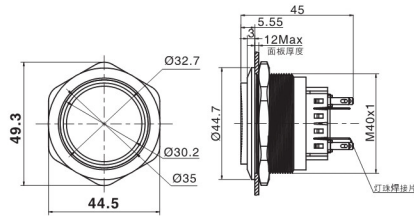

东莞市朗纶电子制品有限公司 Dongguan langlun electronic products Co., Ltd

Ø40带灯金属防水按钮开关 Metal Waterproof Push Button Switch with LED

名称/外观 Product appearance	带灯形式 Illuminated type	操作类别 Operation	触点 Contact	产品型号 Model	外壳材料 Crust Material	带灯颜色 Color	额定电压 Rated Voltage
高面环形圆形 / High ring round 	带灯 With LED	自复 Momentary	1NO+1NC	J40-261 □●	Nil:不锈钢 T:铜镀镍 G:铜镀铬 Nil:Stainless steel T: Copper Plated Ni G: Copper plated Cr	请用下列颜色编码 替换型号中的"□" R 红色/Red G 绿色/Green Y 黄色/Yellow W 白色/White B 蓝色/Blue	请用下列颜色编码 替换型号中的"●" D:24VDC E:12VDC F:6.3VDC A1:110VAC A2:220VAC
			2NO+2NC	J40-262 □●			
			3NO+3NC	J40-263 □●			
			4NO+4NC	J40-264 □●			
		自锁 Maintained	1NO+1NC	J40-361 □●			
			2NO+2NC	J40-362 □●			
			3NO+3NC	J40-363 □●			
			4NO+4NC	J40-364 □●			
实面环形圆形 / Flat ring round 	带灯 With LED	自复 Momentary	1NO+1NC	J40-271 □●			
			2NO+2NC	J40-272 □●			
			3NO+3NC	J40-273 □●			
			4NO+4NC	J40-274 □●			
		自锁 Maintained	1NO+1NC	J40-371 □●			
			2NO+2NC	J40-372 □●			
			3NO+3NC	J40-373 □●			
			4NO+4NC	J40-374 □●			
实面点头圆形 / High point round 	带灯 With LED	自复 Momentary	1NO+1NC	J40-281 □●			
			2NO+2NC	J40-282 □●			
			3NO+3NC	J40-283 □●			
			4NO+4NC	J40-284 □●			
		自锁 Maintained	1NO+1NC	J40-381 □●			
			2NO+2NC	J40-382 □●			
			3NO+3NC	J40-383 □●			
			4NO+4NC	J40-384 □●			
弧面环形圆形 / Domed ring round 	带灯 With LED	自复 Momentary	1NO+1NC	J40-2A1 □●			
			2NO+2NC	J40-2A2 □●			
			3NO+3NC	J40-2A3 □●			
			4NO+4NC	J40-2A4 □●			
		自锁 Maintained	1NO+1NC	J40-3A1 □●			
			2NO+2NC	J40-3A2 □●			
			3NO+3NC	J40-3A3 □●			
			4NO+4NC	J40-3A4 □●			

高位钮带灯

单刀/1Pole
双刀/2Pole

平钮带灯

单刀/1Pole
双刀/2Pole

平钮带点头灯

单刀/1Pole
双刀/2Pole

弧钮带灯

单刀/1Pole
双刀/2Pole