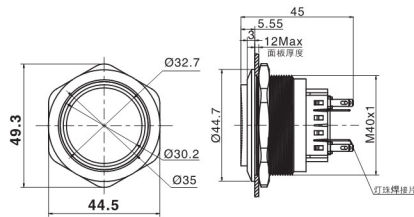

Ø40带灯金属防水按钮开关 Metal Waterproof Push Button Switch with LED

名称/外观 Product appearance	带灯形式 Illuminated type	操作类别 Operation	触点 Contact	产品型号 Model	外壳材料 Crust Material	带灯颜色 Color	额定电压 Rated Voltage		
高面环形圆形 / High ring round 	带灯 With LED	自复 Momentary	1NO+1NC	J40-261 □●	Ni:不锈钢 T:铜镀镍 G:铜镀铬 Ni:Stainless steel T: Copper Plated Ni G: Copper plated Cr	请用下列颜色编码 替换型号中的"□" R 红色/Red G 绿色/Green Y 黄色/Yellow W 白色/White B 蓝色/Blue	请用下列颜色编码 替换型号中的"●" D:24VDC E:12VDC F:6.3VDC A1:110VAC A2:220VAC		
			2NO+2NC	J40-262 □●					
			3NO+3NC	J40-263 □●					
			4NO+4NC	J40-264 □●					
		自锁 Maintained	1NO+1NC	J40-361 □●					
			2NO+2NC	J40-362 □●					
			3NO+3NC	J40-363 □●					
			4NO+4NC	J40-364 □●					
		实面环形圆形 / Flat ring round 	带灯 With LED	自复 Momentary				1NO+1NC	J40-271 □●
								2NO+2NC	J40-272 □●
								3NO+3NC	J40-273 □●
								4NO+4NC	J40-274 □●
自锁 Maintained	1NO+1NC			J40-371 □●					
	2NO+2NC			J40-372 □●					
	3NO+3NC			J40-373 □●					
	4NO+4NC			J40-374 □●					
实面点头圆形 / High point round 	带灯 With LED			自复 Momentary	1NO+1NC	J40-281 □●			
					2NO+2NC	J40-282 □●			
					3NO+3NC	J40-283 □●			
					4NO+4NC	J40-284 □●			
		自锁 Maintained	1NO+1NC	J40-381 □●					
			2NO+2NC	J40-382 □●					
			3NO+3NC	J40-383 □●					
			4NO+4NC	J40-384 □●					
		弧面环形圆形 / Domed ring round 	带灯 With LED	自复 Momentary	1NO+1NC	J40-2A1 □●			
					2NO+2NC	J40-2A2 □●			
					3NO+3NC	J40-2A3 □●			
					4NO+4NC	J40-2A4 □●			
自锁 Maintained	1NO+1NC			J40-3A1 □●					
	2NO+2NC			J40-3A2 □●					
	3NO+3NC			J40-3A3 □●					
	4NO+4NC			J40-3A4 □●					

高位钮带灯

单刀/1Pole
双刀/2Pole

平钮带灯

单刀/1Pole
双刀/2Pole

平钮带点头灯

单刀/1Pole
双刀/2Pole

弧钮带灯

单刀/1Pole
双刀/2Pole