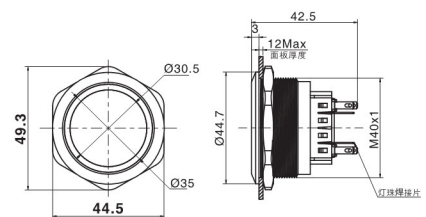

Ø40带灯金属防水按钮开关 Metal Waterproof Push Button Switch with LED

名称/外观 Product appearance	带灯形式 Illuminated type	操作类别 Operation	触点 Contact	产品型号 Model	外壳材料 Crust Material	带灯颜色 Color	额定电压 Rated Voltage		
高面环形圆形 / High ring round 	带灯 With LED	自复 Momentary	1NO+1NC	J40-261 □●	Ni:不锈钢 T:铜镀镍 G:铜镀铬 Ni:Stainless steel T: Copper Plated Ni G: Copper plated Cr	请用下列颜色编码 替换型号中的"□" R 红色/Red G 绿色/Green Y 黄色/Yellow W 白色/White B 蓝色/Blue	请用下列颜色编码 替换型号中的"●" D:24VDC E:12VDC F:6.3VDC A1:110VAC A2:220VAC		
			2NO+2NC	J40-262 □●					
			3NO+3NC	J40-263 □●					
			4NO+4NC	J40-264 □●					
		自锁 Maintained	1NO+1NC	J40-361 □●					
			2NO+2NC	J40-362 □●					
			3NO+3NC	J40-363 □●					
			4NO+4NC	J40-364 □●					
		实面环形圆形 / Flat ring round 	带灯 With LED	自复 Momentary				1NO+1NC	J40-271 □●
								2NO+2NC	J40-272 □●
								3NO+3NC	J40-273 □●
								4NO+4NC	J40-274 □●
自锁 Maintained	1NO+1NC			J40-371 □●					
	2NO+2NC			J40-372 □●					
	3NO+3NC			J40-373 □●					
	4NO+4NC			J40-374 □●					
实面点头圆形 / High point round 	带灯 With LED			自复 Momentary	1NO+1NC	J40-281 □●			
					2NO+2NC	J40-282 □●			
					3NO+3NC	J40-283 □●			
					4NO+4NC	J40-284 □●			
		自锁 Maintained	1NO+1NC	J40-381 □●					
			2NO+2NC	J40-382 □●					
			3NO+3NC	J40-383 □●					
			4NO+4NC	J40-384 □●					
		弧面环形圆形 / Domed ring round 	带灯 With LED	自复 Momentary	1NO+1NC	J40-2A1 □●			
					2NO+2NC	J40-2A2 □●			
					3NO+3NC	J40-2A3 □●			
					4NO+4NC	J40-2A4 □●			
自锁 Maintained	1NO+1NC			J40-3A1 □●					
	2NO+2NC			J40-3A2 □●					
	3NO+3NC			J40-3A3 □●					
	4NO+4NC			J40-3A4 □●					

高位钮带灯

单刀/1Pole
双刀/2Pole

平钮带灯

单刀/1Pole
双刀/2Pole

平钮带点头灯

单刀/1Pole
双刀/2Pole

弧钮带灯

单刀/1Pole
双刀/2Pole