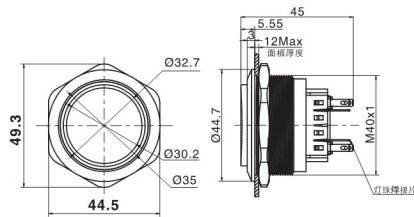

东莞市朗纶电子制品有限公司 Dongguan langlun electronic products Co., Ltd

Ø40带灯金属防水按钮开关 Metal Waterproof Push Button Switch with LED

名称/外观 Product appearance	带灯形式 Illuminated type	操作类别 Operation	触点 Contact	产品型号 Model	外壳材料 Crust Material	带灯颜色 Color	额定电压 Rated Voltage			
高面环形圆形 / High ring round 	带灯 With LED	自复 Momentary	1NO+1NC	J40-261 □●	Ni:不锈钢 T:铜镀镍 G:铜镀铬 Ni:Stainless steel T: Copper Plated Ni G: Copper plated Cr	请用下列颜色编码 替换型号中的"□" R 红色/Red G 绿色/Green Y 黄色/Yellow W 白色/White B 蓝色/Blue	请用下列颜色编码 替换型号中的"●" D:24VDC E:12VDC F:6.3VDC A1:110VAC A2:220VAC			
			2NO+2NC	J40-262 □●						
			3NO+3NC	J40-263 □●						
			4NO+4NC	J40-264 □●						
		自锁 Maintained	1NO+1NC	J40-361 □●						
			2NO+2NC	J40-362 □●						
			3NO+3NC	J40-363 □●						
			4NO+4NC	J40-364 □●						
			实面环形圆形 / Flat ring round 	带灯 With LED				自复 Momentary	1NO+1NC	J40-271 □●
									2NO+2NC	J40-272 □●
3NO+3NC	J40-273 □●									
4NO+4NC	J40-274 □●									
自锁 Maintained	1NO+1NC	J40-371 □●								
	2NO+2NC	J40-372 □●								
	3NO+3NC	J40-373 □●								
	4NO+4NC	J40-374 □●								
	实面点头圆形 / High point round 	带灯 With LED			自复 Momentary	1NO+1NC	J40-281 □●			
						2NO+2NC	J40-282 □●			
3NO+3NC			J40-283 □●							
4NO+4NC			J40-284 □●							
自锁 Maintained			1NO+1NC	J40-381 □●						
			2NO+2NC	J40-382 □●						
			3NO+3NC	J40-383 □●						
			4NO+4NC	J40-384 □●						
			弧面环形圆形 / Domed ring round 	带灯 With LED	自复 Momentary	1NO+1NC	J40-2A1 □●			
						2NO+2NC	J40-2A2 □●			
3NO+3NC	J40-2A3 □●									
4NO+4NC	J40-2A4 □●									
自锁 Maintained	1NO+1NC	J40-3A1 □●								
	2NO+2NC	J40-3A2 □●								
	3NO+3NC	J40-3A3 □●								
	4NO+4NC	J40-3A4 □●								

高位钮带灯

单刀/1Pole
双刀/2Pole

平钮带灯

单刀/1Pole
双刀/2Pole

平钮带点头灯

单刀/1Pole
双刀/2Pole

弧钮带灯

单刀/1Pole
双刀/2Pole