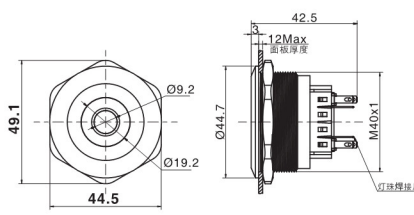

东莞市朗纶电子制品有限公司 Dongguan langlun electronic products Co., Ltd

Ø40带灯金属防水按钮开关 Metal Waterproof Push Button Switch with LED

名称/外观 Product appearance	带灯形式 Illuminated type	操作类别 Operation	触点 Contact	产品型号 Model	外壳材料 Crust Material	带灯颜色 Color	额定电压 Rated Voltage			
高面环形圆形 / High ring round 	带灯 With LED	自复 Momentary	1NO+1NC	J40-261 □●	Ni:不锈钢 T:铜镀镍 G:铜镀铬 Ni:Stainless steel T: Copper Plated Ni G: Copper plated Cr	请用下列颜色编码 替换型号中的"□" R 红色/Red G 绿色/Green Y 黄色/Yellow W 白色/White B 蓝色/Blue	请用下列颜色编码 替换型号中的"●" D:24VDC E:12VDC F:6.3VDC A1:110VAC A2:220VAC			
			2NO+2NC	J40-262 □●						
			3NO+3NC	J40-263 □●						
			4NO+4NC	J40-264 □●						
		自锁 Maintained	1NO+1NC	J40-361 □●						
			2NO+2NC	J40-362 □●						
			3NO+3NC	J40-363 □●						
			4NO+4NC	J40-364 □●						
			实面环形圆形 / Flat ring round 	带灯 With LED				自复 Momentary	1NO+1NC	J40-271 □●
									2NO+2NC	J40-272 □●
3NO+3NC	J40-273 □●									
4NO+4NC	J40-274 □●									
自锁 Maintained	1NO+1NC	J40-371 □●								
	2NO+2NC	J40-372 □●								
	3NO+3NC	J40-373 □●								
	4NO+4NC	J40-374 □●								
	实面点头圆形 / High point round 	带灯 With LED			自复 Momentary	1NO+1NC	J40-281 □●			
						2NO+2NC	J40-282 □●			
3NO+3NC			J40-283 □●							
4NO+4NC			J40-284 □●							
自锁 Maintained			1NO+1NC	J40-381 □●						
			2NO+2NC	J40-382 □●						
			3NO+3NC	J40-383 □●						
			4NO+4NC	J40-384 □●						
			弧面环形圆形 / Domed ring round 	带灯 With LED	自复 Momentary	1NO+1NC	J40-2A1 □●			
						2NO+2NC	J40-2A2 □●			
3NO+3NC	J40-2A3 □●									
4NO+4NC	J40-2A4 □●									
自锁 Maintained	1NO+1NC	J40-3A1 □●								
	2NO+2NC	J40-3A2 □●								
	3NO+3NC	J40-3A3 □●								
	4NO+4NC	J40-3A4 □●								

高位钮带灯

单刀/1Pole
双刀/2Pole

平钮带灯

单刀/1Pole
双刀/2Pole

平钮带点头灯

单刀/1Pole
双刀/2Pole

弧钮带灯

单刀/1Pole
双刀/2Pole