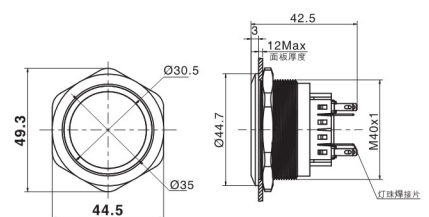

东莞市朗纶电子制品有限公司 Dongguan langlun electronic products Co., Ltd

Ø40带灯金属防水按钮开关 Metal Waterproof Push Button Switch with LED

名称/外观 Product appearance	带灯形式 Illuminated type	操作类别 Operation	触点 Contact	产品型号 Model	外壳材料 Crust Material	带灯颜色 Color	额定电压 Rated Voltage			
高面环形圆形 / High ring round 	带灯 With LED	自复 Momentary	1NO+1NC	J40-261 □●	Ni:不锈钢 T:铜镀镍 G:铜镀铬 Ni:Stainless steel T: Copper Plated Ni G: Copper plated Cr	请用下列颜色编码 替换型号中的"□" R 红色/Red G 绿色/Green Y 黄色/Yellow W 白色/White B 蓝色/Blue	请用下列颜色编码 替换型号中的"●" D:24VDC E:12VDC F:6.3VDC A1:110VAC A2:220VAC			
			2NO+2NC	J40-262 □●						
			3NO+3NC	J40-263 □●						
			4NO+4NC	J40-264 □●						
		自锁 Maintained	1NO+1NC	J40-361 □●						
			2NO+2NC	J40-362 □●						
			3NO+3NC	J40-363 □●						
			4NO+4NC	J40-364 □●						
			实面环形圆形 / Flat ring round 	带灯 With LED				自复 Momentary	1NO+1NC	J40-271 □●
									2NO+2NC	J40-272 □●
3NO+3NC	J40-273 □●									
4NO+4NC	J40-274 □●									
自锁 Maintained	1NO+1NC	J40-371 □●								
	2NO+2NC	J40-372 □●								
	3NO+3NC	J40-373 □●								
	4NO+4NC	J40-374 □●								
	实面点头圆形 / High point round 	带灯 With LED			自复 Momentary	1NO+1NC	J40-281 □●			
						2NO+2NC	J40-282 □●			
3NO+3NC			J40-283 □●							
4NO+4NC			J40-284 □●							
自锁 Maintained			1NO+1NC	J40-381 □●						
			2NO+2NC	J40-382 □●						
			3NO+3NC	J40-383 □●						
			4NO+4NC	J40-384 □●						
			弧面环形圆形 / Domed ring round 	带灯 With LED	自复 Momentary	1NO+1NC	J40-2A1 □●			
						2NO+2NC	J40-2A2 □●			
3NO+3NC	J40-2A3 □●									
4NO+4NC	J40-2A4 □●									
自锁 Maintained	1NO+1NC	J40-3A1 □●								
	2NO+2NC	J40-3A2 □●								
	3NO+3NC	J40-3A3 □●								
	4NO+4NC	J40-3A4 □●								

高位钮带灯

单刀/1Pole
双刀/2Pole

平钮带灯

单刀/1Pole
双刀/2Pole

平钮带点头灯

单刀/1Pole
双刀/2Pole

弧钮带灯

单刀/1Pole
双刀/2Pole