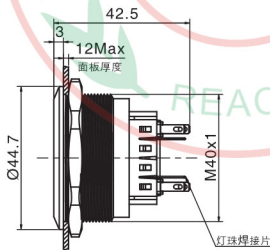

Ø40金属防水按钮开关 Metal Waterproof Push Button Switch

名称/外观 Product appearance	带灯形式 Illuminated type	操作类别 Operation	触点 Contact	产品型号 Model	外壳材料 Crust Material
实面圆形 / Flat round 	不 带 灯 Without LED	自 复 Momentary	1NO+1NC	J40-211	Nil:不锈钢 T:铜镀镍 G:铜镀铬 Nil:Stainless steel T: Copper Plated Ni G: Copper plated Cr
			2NO+2NC	J40-212	
			3NO+3NC	J40-213	
			4NO+4NC	J40-214	
		自 锁 Maintained	1NO+1NC	J40-311	
			2NO+2NC	J40-312	
			3NO+3NC	J40-313	
			4NO+4NC	J40-314	
高面圆形 / High round 	不 带 灯 Without LED	自 复 Momentary	1NO+1NC	J40-221	
			2NO+2NC	J40-222	
			3NO+3NC	J40-223	
			4NO+4NC	J40-224	
		自 锁 Maintained	1NO+1NC	J40-321	
			2NO+2NC	J40-322	
			3NO+3NC	J40-323	
			4NO+4NC	J40-324	
弧面圆形 / Domed round 	不 带 灯 Without LED	自 复 Momentary	1NO+1NC	J40-231	
			2NO+2NC	J40-232	
			3NO+3NC	J40-233	
			4NO+4NC	J40-234	
		自 锁 Maintained	1NO+1NC	J40-331	
			2NO+2NC	J40-332	
			3NO+3NC	J40-333	
			4NO+4NC	J40-334	

平钮

单刀/1Pole
双刀/2Pole

高位钮

单刀/1Pole
双刀/2Pole

弧钮

单刀/1Pole
双刀/2Pole