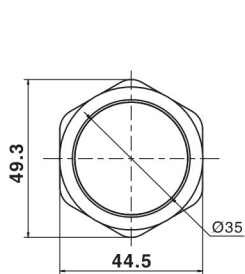

Ø40金属防水按钮开关 Metal Waterproof Push Button Switch

名称/外观 Product appearance	带灯形式 Illuminated type	操作类别 Operation	触点 Contact	产品型号 Model	外壳材料 Crust Material
实面圆形 / Flat round 	不 带 灯 Without LED	自 复 Momentary	1NO+1NC	J40-211	Nil:不锈钢 T:铜镀镍 G:铜镀铬 Nil:Stainless steel T: Copper Plated Ni G: Copper plated Cr
			2NO+2NC	J40-212	
			3NO+3NC	J40-213	
			4NO+4NC	J40-214	
		自 锁 Maintained	1NO+1NC	J40-311	
			2NO+2NC	J40-312	
			3NO+3NC	J40-313	
			4NO+4NC	J40-314	
高面圆形 / High round 	不 带 灯 Without LED	自 复 Momentary	1NO+1NC	J40-221	
			2NO+2NC	J40-222	
			3NO+3NC	J40-223	
			4NO+4NC	J40-224	
		自 锁 Maintained	1NO+1NC	J40-321	
			2NO+2NC	J40-322	
			3NO+3NC	J40-323	
			4NO+4NC	J40-324	
弧面圆形 / Domed round 	不 带 灯 Without LED	自 复 Momentary	1NO+1NC	J40-231	
			2NO+2NC	J40-232	
			3NO+3NC	J40-233	
			4NO+4NC	J40-234	
		自 锁 Maintained	1NO+1NC	J40-331	
			2NO+2NC	J40-332	
			3NO+3NC	J40-333	
			4NO+4NC	J40-334	

平钮

单刀/1Pole
双刀/2Pole

高位钮

单刀/1Pole
双刀/2Pole

弧钮

单刀/1Pole
双刀/2Pole