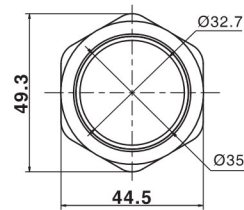

Ø40金属防水按钮开关 Metal Waterproof Push Button Switch

名称/外观 Product appearance	带灯形式 Illuminated type	操作类别 Operation	触点 Contact	产品型号 Model	外壳材料 Crust Material
实面圆形 / Flat round 	不 带 灯 Without LED	自 复 Momentary	1NO+1NC	J40-211	Nil:不锈钢 T:铜镀镍 G:铜镀铬 Nil:Stainless steel T: Copper Plated Ni G: Copper plated Cr
			2NO+2NC	J40-212	
			3NO+3NC	J40-213	
			4NO+4NC	J40-214	
		自 锁 Maintained	1NO+1NC	J40-311	
			2NO+2NC	J40-312	
			3NO+3NC	J40-313	
			4NO+4NC	J40-314	
高面圆形 / High round 	不 带 灯 Without LED	自 复 Momentary	1NO+1NC	J40-221	
			2NO+2NC	J40-222	
			3NO+3NC	J40-223	
			4NO+4NC	J40-224	
		自 锁 Maintained	1NO+1NC	J40-321	
			2NO+2NC	J40-322	
			3NO+3NC	J40-323	
			4NO+4NC	J40-324	
弧面圆形 / Domed round 	不 带 灯 Without LED	自 复 Momentary	1NO+1NC	J40-231	
			2NO+2NC	J40-232	
			3NO+3NC	J40-233	
			4NO+4NC	J40-234	
		自 锁 Maintained	1NO+1NC	J40-331	
			2NO+2NC	J40-332	
			3NO+3NC	J40-333	
			4NO+4NC	J40-334	

平钮

单刀/1Pole
双刀/2Pole

高位钮

单刀/1Pole
双刀/2Pole

弧钮

单刀/1Pole
双刀/2Pole