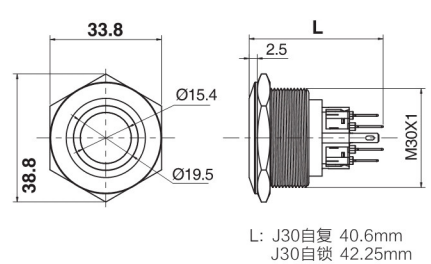

Ø30带灯金属防水按钮开关 Metal Waterproof Push Button Switch with LED

名称/外观 Product appearance	带灯形式 Illuminated type	操作类别 Operation	触点 Contact	产品型号 Model	外壳材料 Crust Material	带灯颜色 Color	额定电压 Rated Voltage
高面环形圆形 / High ring round 	带灯 With LED	自复 Momentary	1NO+1NC	<b>J30-261</b> □ ●	Nil:不锈钢 T:铜镀镍 G:铜镀铬 Nil:Stainless steel T: Copper Plated Ni G: Copper plated Cr	请用下列颜色编码 替换型号中的"□" R 红色/Red G 绿色/Green Y 黄色/Yellow W 白色/White B 蓝色/Blue	请用下列颜色编码 替换型号中的"●" D:24VDC E:12VDC F:6.3VDC A1:110VAC A2:220VAC
			2NO+2NC	<b>J30-262</b> □ ●			
		自锁 Maintained	1NO+1NC	<b>J30-361</b> □ ●			
			2NO+2NC	<b>J30-362</b> □ ●			
实面环形圆形 / Flat ring round 	带灯 With LED	自复 Momentary	1NO+1NC	<b>J30-271</b> □ ●			
			2NO+2NC	<b>J30-272</b> □ ●			
		自锁 Maintained	1NO+1NC	<b>J30-371</b> □ ●			
			2NO+2NC	<b>J30-372</b> □ ●			
实面点头圆形 / High point round 	带灯 With LED	自复 Momentary	1NO+1NC	<b>J30-281</b> □ ●			
			2NO+2NC	<b>J30-282</b> □ ●			
		自锁 Maintained	1NO+1NC	<b>J30-381</b> □ ●			
			2NO+2NC	<b>J30-382</b> □ ●			
弧面环形圆形 / Domed ring round 	带灯 With LED	自复 Momentary	1NO+1NC	<b>J30-2A1</b> □ ●			
			2NO+2NC	<b>J30-2A2</b> □ ●			
		自锁 Maintained	1NO+1NC	<b>J30-3A1</b> □ ●			
			2NO+2NC	<b>J30-3A2</b> □ ●			

高位钮带灯

单刀/1Pole  
双刀/2Pole

平钮带灯

单刀/1Pole  
双刀/2Pole

平钮带点头灯

单刀/1Pole  
双刀/2Pole

弧面钮带灯

单刀/1Pole  
双刀/2Pole