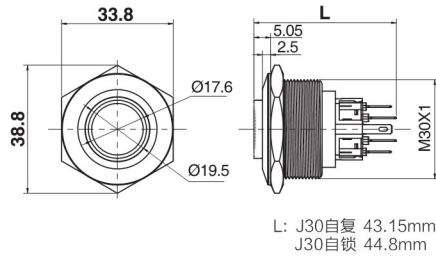

Ø30带灯金属防水按钮开关 Metal Waterproof Push Button Switch with LED

名称/外观 Product appearance	带灯形式 Illuminated type	操作类别 Operation	触点 Contact	产品型号 Model	外壳材料 Crust Material	带灯颜色 Color	额定电压 Rated Voltage
高面环形圆形 / High ring round 	带灯 With LED	自复 Momentary	1NO+1NC	<b>J30-261</b> □ ●	Nil:不锈钢 T:铜镀镍 G:铜镀铬 Nil:Stainless steel T: Copper Plated Ni G: Copper plated Cr	请用下列颜色编码 替换型号中的"□" R 红色/Red G 绿色/Green Y 黄色/Yellow W 白色/White B 蓝色/Blue	请用下列颜色编码 替换型号中的"●" D:24VDC E:12VDC F:6.3VDC A1:110VAC A2:220VAC
			2NO+2NC	<b>J30-262</b> □ ●			
		自锁 Maintained	1NO+1NC	<b>J30-361</b> □ ●			
			2NO+2NC	<b>J30-362</b> □ ●			
实面环形圆形 / Flat ring round 	带灯 With LED	自复 Momentary	1NO+1NC	<b>J30-271</b> □ ●			
			2NO+2NC	<b>J30-272</b> □ ●			
		自锁 Maintained	1NO+1NC	<b>J30-371</b> □ ●			
			2NO+2NC	<b>J30-372</b> □ ●			
实面点头圆形 / High point round 	带灯 With LED	自复 Momentary	1NO+1NC	<b>J30-281</b> □ ●			
			2NO+2NC	<b>J30-282</b> □ ●			
		自锁 Maintained	1NO+1NC	<b>J30-381</b> □ ●			
			2NO+2NC	<b>J30-382</b> □ ●			
弧面环形圆形 / Domed ring round 	带灯 With LED	自复 Momentary	1NO+1NC	<b>J30-2A1</b> □ ●			
			2NO+2NC	<b>J30-2A2</b> □ ●			
		自锁 Maintained	1NO+1NC	<b>J30-3A1</b> □ ●			
			2NO+2NC	<b>J30-3A2</b> □ ●			

高位钮带灯

单刀/1Pole  
双刀/2Pole

平钮带灯

单刀/1Pole  
双刀/2Pole

平钮带点头灯

单刀/1Pole  
双刀/2Pole

弧面钮带灯

单刀/1Pole  
双刀/2Pole