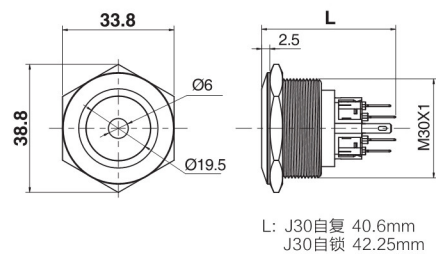

Ø30带灯金属防水按钮开关 Metal Waterproof Push Button Switch with LED

名称/外观 Product appearance	带灯形式 Illuminated type	操作类别 Operation	触点 Contact	产品型号 Model	外壳材料 Crust Material	带灯颜色 Color	额定电压 Rated Voltage
高面环形圆形 / High ring round 	带灯 With LED	自复 Momentary	1NO+1NC	<b>J30-261</b> □ ●	Nil:不锈钢 T:铜镀镍 G:铜镀铬 Nil:Stainless steel T: Copper Plated Ni G: Copper plated Cr	请用下列颜色编码 替换型号中的"□" R 红色/Red G 绿色/Green Y 黄色/Yellow W 白色/White B 蓝色/Blue	请用下列颜色编码 替换型号中的"●" D:24VDC E:12VDC F:6.3VDC A1:110VAC A2:220VAC
			2NO+2NC	<b>J30-262</b> □ ●			
		自锁 Maintained	1NO+1NC	<b>J30-361</b> □ ●			
			2NO+2NC	<b>J30-362</b> □ ●			
实面环形圆形 / Flat ring round 	带灯 With LED	自复 Momentary	1NO+1NC	<b>J30-271</b> □ ●			
			2NO+2NC	<b>J30-272</b> □ ●			
		自锁 Maintained	1NO+1NC	<b>J30-371</b> □ ●			
			2NO+2NC	<b>J30-372</b> □ ●			
实面点头圆形 / High point round 	带灯 With LED	自复 Momentary	1NO+1NC	<b>J30-281</b> □ ●			
			2NO+2NC	<b>J30-282</b> □ ●			
		自锁 Maintained	1NO+1NC	<b>J30-381</b> □ ●			
			2NO+2NC	<b>J30-382</b> □ ●			
弧面环形圆形 / Domed ring round 	带灯 With LED	自复 Momentary	1NO+1NC	<b>J30-2A1</b> □ ●			
			2NO+2NC	<b>J30-2A2</b> □ ●			
		自锁 Maintained	1NO+1NC	<b>J30-3A1</b> □ ●			
			2NO+2NC	<b>J30-3A2</b> □ ●			

高位钮带灯

单刀/1Pole  
双刀/2Pole

平钮带灯

单刀/1Pole  
双刀/2Pole

平钮带点头灯

单刀/1Pole  
双刀/2Pole

弧面钮带灯

单刀/1Pole  
双刀/2Pole