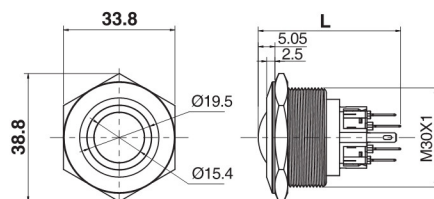

Ø30带灯金属防水按钮开关 Metal Waterproof Push Button Switch with LED

名称/外观 Product appearance	带灯形式 Illuminated type	操作类别 Operation	触点 Contact	产品型号 Model	外壳材料 Crust Material	带灯颜色 Color	额定电压 Rated Voltage
高面环形圆形 / High ring round 	带灯 With LED	自复 Momentary	1NO+1NC	<b>J30-261</b> □●	Nil:不锈钢 T:铜镀镍 G:铜镀铬 Nil:Stainless steel T: Copper Plated Ni G: Copper plated Cr	请用下列颜色编码 替换型号中的"□" R 红色/Red G 绿色/Green Y 黄色/Yellow W 白色/White B 蓝色/Blue	请用下列颜色编码 替换型号中的"●" D:24VDC E:12VDC F:6.3VDC A1:110VAC A2:220VAC
			2NO+2NC	<b>J30-262</b> □●			
		自锁 Maintained	1NO+1NC	<b>J30-361</b> □●			
			2NO+2NC	<b>J30-362</b> □●			
实面环形圆形 / Flat ring round 	带灯 With LED	自复 Momentary	1NO+1NC	<b>J30-271</b> □●			
			2NO+2NC	<b>J30-272</b> □●			
		自锁 Maintained	1NO+1NC	<b>J30-371</b> □●			
			2NO+2NC	<b>J30-372</b> □●			
实面点头圆形 / High point round 	带灯 With LED	自复 Momentary	1NO+1NC	<b>J30-281</b> □●			
			2NO+2NC	<b>J30-282</b> □●			
		自锁 Maintained	1NO+1NC	<b>J30-381</b> □●			
			2NO+2NC	<b>J30-382</b> □●			
弧面环形圆形 / Domed ring round 	带灯 With LED	自复 Momentary	1NO+1NC	<b>J30-2A1</b> □●			
			2NO+2NC	<b>J30-2A2</b> □●			
		自锁 Maintained	1NO+1NC	<b>J30-3A1</b> □●			
			2NO+2NC	<b>J30-3A2</b> □●			

高位钮带灯

单刀/1Pole  
双刀/2Pole

L: J30自复 43.15mm  
J30自锁 44.8mm

平钮带灯

单刀/1Pole  
双刀/2Pole

L: J30自复 40.6mm  
J30自锁 42.25mm

平钮带点头灯

单刀/1Pole  
双刀/2Pole

L: J30自复 40.6mm  
J30自锁 42.25mm

弧钮带灯

单刀/1Pole  
双刀/2Pole

L: J30自复 43.15mm  
J30自锁 44.8mm