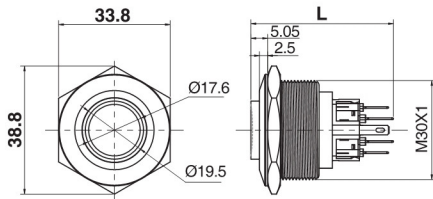

Ø30带灯金属防水按钮开关 Metal Waterproof Push Button Switch with LED

名称/外观 Product appearance	带灯形式 Illuminated type	操作类别 Operation	触点 Contact	产品型号 Model	外壳材料 Crust Material	带灯颜色 Color	额定电压 Rated Voltage
高面环形圆形 / High ring round 	带灯 With LED	自复 Momentary	1NO+1NC	<b>J30-261</b> □●	Nil:不锈钢 T:铜镀镍 G:铜镀铬 Nil:Stainless steel T: Copper Plated Ni G: Copper plated Cr	请用下列颜色编码 替换型号中的"□" R 红色/Red G 绿色/Green Y 黄色/Yellow W 白色/White B 蓝色/Blue	请用下列颜色编码 替换型号中的"●" D:24VDC E:12VDC F:6.3VDC A1:110VAC A2:220VAC
			2NO+2NC	<b>J30-262</b> □●			
		自锁 Maintained	1NO+1NC	<b>J30-361</b> □●			
			2NO+2NC	<b>J30-362</b> □●			
实面环形圆形 / Flat ring round 	带灯 With LED	自复 Momentary	1NO+1NC	<b>J30-271</b> □●			
			2NO+2NC	<b>J30-272</b> □●			
		自锁 Maintained	1NO+1NC	<b>J30-371</b> □●			
			2NO+2NC	<b>J30-372</b> □●			
实面点头圆形 / High point round 	带灯 With LED	自复 Momentary	1NO+1NC	<b>J30-281</b> □●			
			2NO+2NC	<b>J30-282</b> □●			
		自锁 Maintained	1NO+1NC	<b>J30-381</b> □●			
			2NO+2NC	<b>J30-382</b> □●			
弧面环形圆形 / Domed ring round 	带灯 With LED	自复 Momentary	1NO+1NC	<b>J30-2A1</b> □●			
			2NO+2NC	<b>J30-2A2</b> □●			
		自锁 Maintained	1NO+1NC	<b>J30-3A1</b> □●			
			2NO+2NC	<b>J30-3A2</b> □●			

高位钮带灯

单刀/1Pole  
双刀/2Pole

L: J30自复 43.15mm  
J30自锁 44.8mm

平钮带灯

单刀/1Pole  
双刀/2Pole

L: J30自复 40.6mm  
J30自锁 42.25mm

平钮带点头灯

单刀/1Pole  
双刀/2Pole

L: J30自复 40.6mm  
J30自锁 42.25mm

弧钮带灯

单刀/1Pole  
双刀/2Pole

L: J30自复 43.15mm  
J30自锁 44.8mm