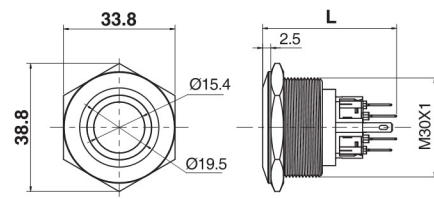

Ø30带灯金属防水按钮开关 Metal Waterproof Push Button Switch with LED

名称/外观 Product appearance	带灯形式 Illuminated type	操作类别 Operation	触点 Contact	产品型号 Model	外壳材料 Crust Material	带灯颜色 Color	额定电压 Rated Voltage
高面环形圆形 / High ring round 	带灯 With LED	自复 Momentary	1NO+1NC	<b>J30-261</b> □●	Nil:不锈钢 T:铜镀镍 G:铜镀铬 Nil:Stainless steel T: Copper Plated Ni G: Copper plated Cr	请用下列颜色编码 替换型号中的"□" R 红色/Red G 绿色/Green Y 黄色/Yellow W 白色/White B 蓝色/Blue	请用下列颜色编码 替换型号中的"●" D:24VDC E:12VDC F:6.3VDC A1:110VAC A2:220VAC
			2NO+2NC	<b>J30-262</b> □●			
		自锁 Maintained	1NO+1NC	<b>J30-361</b> □●			
			2NO+2NC	<b>J30-362</b> □●			
实面环形圆形 / Flat ring round 	带灯 With LED	自复 Momentary	1NO+1NC	<b>J30-271</b> □●			
			2NO+2NC	<b>J30-272</b> □●			
		自锁 Maintained	1NO+1NC	<b>J30-371</b> □●			
			2NO+2NC	<b>J30-372</b> □●			
实面点头圆形 / High point round 	带灯 With LED	自复 Momentary	1NO+1NC	<b>J30-281</b> □●			
			2NO+2NC	<b>J30-282</b> □●			
		自锁 Maintained	1NO+1NC	<b>J30-381</b> □●			
			2NO+2NC	<b>J30-382</b> □●			
弧面环形圆形 / Domed ring round 	带灯 With LED	自复 Momentary	1NO+1NC	<b>J30-2A1</b> □●			
			2NO+2NC	<b>J30-2A2</b> □●			
		自锁 Maintained	1NO+1NC	<b>J30-3A1</b> □●			
			2NO+2NC	<b>J30-3A2</b> □●			

高位钮带灯

单刀/1Pole  
双刀/2Pole

L: J30自复 43.15mm  
J30自锁 44.8mm

平钮带灯

单刀/1Pole  
双刀/2Pole

L: J30自复 40.6mm  
J30自锁 42.25mm

平钮带点头灯

单刀/1Pole  
双刀/2Pole

L: J30自复 40.6mm  
J30自锁 42.25mm

弧钮带灯

单刀/1Pole  
双刀/2Pole

L: J30自复 43.15mm  
J30自锁 44.8mm