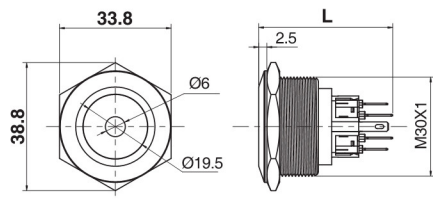

Ø30带灯金属防水按钮开关 Metal Waterproof Push Button Switch with LED

名称/外观 Product appearance	带灯形式 Illuminated type	操作类别 Operation	触点 Contact	产品型号 Model	外壳材料 Crust Material	带灯颜色 Color	额定电压 Rated Voltage
高面环形圆形 / High ring round 	带灯 With LED	自复 Momentary	1NO+1NC	<b>J30-261</b> □●	Nil:不锈钢 T:铜镀镍 G:铜镀铬 Nil:Stainless steel T: Copper Plated Ni G: Copper plated Cr	请用下列颜色编码 替换型号中的"□" R 红色/Red G 绿色/Green Y 黄色/Yellow W 白色/White B 蓝色/Blue	请用下列颜色编码 替换型号中的"●" D:24VDC E:12VDC F:6.3VDC A1:110VAC A2:220VAC
			2NO+2NC	<b>J30-262</b> □●			
		自锁 Maintained	1NO+1NC	<b>J30-361</b> □●			
			2NO+2NC	<b>J30-362</b> □●			
实面环形圆形 / Flat ring round 	带灯 With LED	自复 Momentary	1NO+1NC	<b>J30-271</b> □●			
			2NO+2NC	<b>J30-272</b> □●			
		自锁 Maintained	1NO+1NC	<b>J30-371</b> □●			
			2NO+2NC	<b>J30-372</b> □●			
实面点头圆形 / High point round 	带灯 With LED	自复 Momentary	1NO+1NC	<b>J30-281</b> □●			
			2NO+2NC	<b>J30-282</b> □●			
		自锁 Maintained	1NO+1NC	<b>J30-381</b> □●			
			2NO+2NC	<b>J30-382</b> □●			
弧面环形圆形 / Domed ring round 	带灯 With LED	自复 Momentary	1NO+1NC	<b>J30-2A1</b> □●			
			2NO+2NC	<b>J30-2A2</b> □●			
		自锁 Maintained	1NO+1NC	<b>J30-3A1</b> □●			
			2NO+2NC	<b>J30-3A2</b> □●			

高位钮带灯

单刀/1Pole  
双刀/2Pole

L: J30自复 43.15mm  
J30自锁 44.8mm

平钮带灯

单刀/1Pole  
双刀/2Pole

L: J30自复 40.6mm  
J30自锁 42.25mm

平钮带点头灯

单刀/1Pole  
双刀/2Pole

L: J30自复 40.6mm  
J30自锁 42.25mm

弧钮带灯

单刀/1Pole  
双刀/2Pole

L: J30自复 43.15mm  
J30自锁 44.8mm