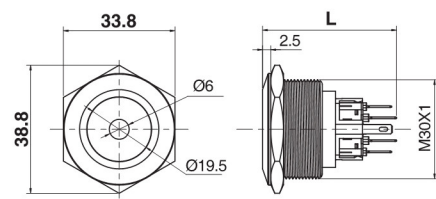

Ø30带灯金属防水按钮开关 Metal Waterproof Push Button Switch with LED

名称/外观 Product appearance	带灯形式 Illuminated type	操作类别 Operation	触点 Contact	产品型号 Model	外壳材料 Crust Material	带灯颜色 Color	额定电压 Rated Voltage
高面环形圆形 / High ring round 	带灯 With LED	自复 Momentary	1NO+1NC	J30-261 □ ●	Nil:不锈钢 T:铜镀镍 G:铜镀铬 Nil:Stainless steel T: Copper Plated Ni G: Copper plated Cr	请用下列颜色编码 替换型号中的"□" R 红色/Red G 绿色/Green Y 黄色/Yellow W 白色/White B 蓝色/Blue	请用下列颜色编码 替换型号中的"●" D:24VDC E:12VDC F:6.3VDC A1:110VAC A2:220VAC
			2NO+2NC	J30-262 □ ●			
		自锁 Maintained	1NO+1NC	J30-361 □ ●			
			2NO+2NC	J30-362 □ ●			
实面环形圆形 / Flat ring round 	带灯 With LED	自复 Momentary	1NO+1NC	J30-271 □ ●			
			2NO+2NC	J30-272 □ ●			
		自锁 Maintained	1NO+1NC	J30-371 □ ●			
			2NO+2NC	J30-372 □ ●			
实面点头圆形 / High point round 	带灯 With LED	自复 Momentary	1NO+1NC	J30-281 □ ●			
			2NO+2NC	J30-282 □ ●			
		自锁 Maintained	1NO+1NC	J30-381 □ ●			
			2NO+2NC	J30-382 □ ●			
弧面环形圆形 / Domed ring round 	带灯 With LED	自复 Momentary	1NO+1NC	J30-2A1 □ ●			
			2NO+2NC	J30-2A2 □ ●			
		自锁 Maintained	1NO+1NC	J30-3A1 □ ●			
			2NO+2NC	J30-3A2 □ ●			

高位钮带灯

单刀/1Pole
双刀/2Pole

L: J30自复 43.15mm
J30自锁 44.8mm

平钮带灯

单刀/1Pole
双刀/2Pole

L: J30自复 40.6mm
J30自锁 42.25mm

平按钮点头灯

单刀/1Pole
双刀/2Pole

L: J30自复 40.6mm
J30自锁 42.25mm

弧面按钮灯

单刀/1Pole
双刀/2Pole

L: J30自复 43.15mm
J30自锁 44.8mm