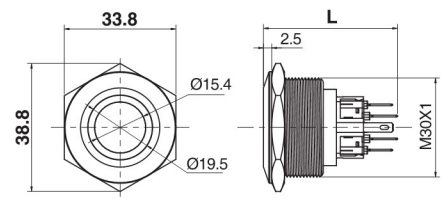

Ø30带灯金属防水按钮开关 Metal Waterproof Push Button Switch with LED

名称/外观 Product appearance	带灯形式 Illuminated type	操作类别 Operation	触点 Contact	产品型号 Model	外壳材料 Crust Material	带灯颜色 Color	额定电压 Rated Voltage
高面环形圆形 / High ring round 	带灯 With LED	自复 Momentary	1NO+1NC	J30-261 □ ●	Nil:不锈钢 T:铜镀镍 G:铜镀铬 Nil:Stainless steel T: Copper Plated Ni G: Copper plated Cr	请用下列颜色编码 替换型号中的"□" R 红色/Red G 绿色/Green Y 黄色/Yellow W 白色/White B 蓝色/Blue	请用下列颜色编码 替换型号中的"●" D:24VDC E:12VDC F:6.3VDC A1:110VAC A2:220VAC
			2NO+2NC	J30-262 □ ●			
		自锁 Maintained	1NO+1NC	J30-361 □ ●			
			2NO+2NC	J30-362 □ ●			
实面环形圆形 / Flat ring round 	带灯 With LED	自复 Momentary	1NO+1NC	J30-271 □ ●			
			2NO+2NC	J30-272 □ ●			
		自锁 Maintained	1NO+1NC	J30-371 □ ●			
			2NO+2NC	J30-372 □ ●			
实面点头圆形 / High point round 	带灯 With LED	自复 Momentary	1NO+1NC	J30-281 □ ●			
			2NO+2NC	J30-282 □ ●			
		自锁 Maintained	1NO+1NC	J30-381 □ ●			
			2NO+2NC	J30-382 □ ●			
弧面环形圆形 / Domed ring round 	带灯 With LED	自复 Momentary	1NO+1NC	J30-2A1 □ ●			
			2NO+2NC	J30-2A2 □ ●			
		自锁 Maintained	1NO+1NC	J30-3A1 □ ●			
			2NO+2NC	J30-3A2 □ ●			

高位钮带灯

单刀/1Pole
双刀/2Pole

L: J30自复 43.15mm
J30自锁 44.8mm

平钮带灯

单刀/1Pole
双刀/2Pole

L: J30自复 40.6mm
J30自锁 42.25mm

平按钮点头灯

单刀/1Pole
双刀/2Pole

L: J30自复 40.6mm
J30自锁 42.25mm

弧面按钮灯

单刀/1Pole
双刀/2Pole

L: J30自复 43.15mm
J30自锁 44.8mm