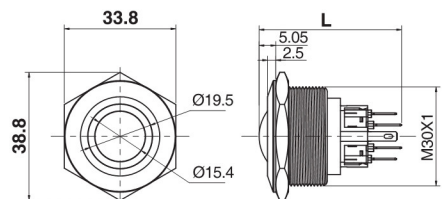

高位钮带灯

单刀/1Pole
双刀/2Pole

L: J30自复 43.15mm
J30自锁 44.8mm

平钮带灯

单刀/1Pole
双刀/2Pole

L: J30自复 40.6mm
J30自锁 42.25mm

平按钮点头灯

单刀/1Pole
双刀/2Pole

L: J30自复 40.6mm
J30自锁 42.25mm

弧面按钮灯

单刀/1Pole
双刀/2Pole

L: J30自复 43.15mm
J30自锁 44.8mm