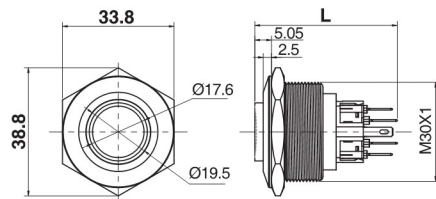

Ø30带灯金属防水按钮开关 Metal Waterproof Push Button Switch with LED

名称/外观 Product appearance	带灯形式 Illuminated type	操作类别 Operation	触点 Contact	产品型号 Model	外壳材料 Crust Material	带灯颜色 Color	额定电压 Rated Voltage
高面环形圆形 / High ring round 	带灯 With LED	自复 Momentary	1NO+1NC	J30-261 □ ●	Nil:不锈钢 T:铜镀镍 G:铜镀铬 Nil:Stainless steel T: Copper Plated Ni G: Copper plated Cr	请用下列颜色编码 替换型号中的"□" R 红色/Red G 绿色/Green Y 黄色/Yellow W 白色/White B 蓝色/Blue	请用下列颜色编码 替换型号中的"●" D:24VDC E:12VDC F:6.3VDC A1:110VAC A2:220VAC
			2NO+2NC	J30-262 □ ●			
		自锁 Maintained	1NO+1NC	J30-361 □ ●			
			2NO+2NC	J30-362 □ ●			
实面环形圆形 / Flat ring round 	带灯 With LED	自复 Momentary	1NO+1NC	J30-271 □ ●			
			2NO+2NC	J30-272 □ ●			
		自锁 Maintained	1NO+1NC	J30-371 □ ●			
			2NO+2NC	J30-372 □ ●			
实面点头圆形 / High point round 	带灯 With LED	自复 Momentary	1NO+1NC	J30-281 □ ●			
			2NO+2NC	J30-282 □ ●			
		自锁 Maintained	1NO+1NC	J30-381 □ ●			
			2NO+2NC	J30-382 □ ●			
弧面环形圆形 / Domed ring round 	带灯 With LED	自复 Momentary	1NO+1NC	J30-2A1 □ ●			
			2NO+2NC	J30-2A2 □ ●			
		自锁 Maintained	1NO+1NC	J30-3A1 □ ●			
			2NO+2NC	J30-3A2 □ ●			

高位钮带灯

单刀/1Pole
双刀/2Pole

L: J30自复 43.15mm
J30自锁 44.8mm

平钮带灯

单刀/1Pole
双刀/2Pole

L: J30自复 40.6mm
J30自锁 42.25mm

平按钮点头灯

单刀/1Pole
双刀/2Pole

L: J30自复 40.6mm
J30自锁 42.25mm

弧面按钮灯

单刀/1Pole
双刀/2Pole

L: J30自复 43.15mm
J30自锁 44.8mm