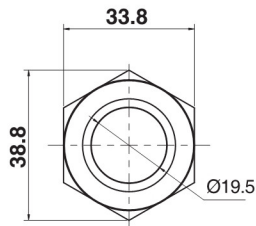

Ø30金属防水按钮开关 Metal Waterproof Push Button Switch

名称/外观 Product appearance	带灯形式 Illuminated type	操作类别 Operation	触点 Contact	产品型号 Model	外壳材料 Crust Material
实面圆形 / Flat round 	不带灯 Without LED	自复 Momentary	1NO+1NC	J30-211	NiI:不锈钢 T:铜镀镍 G:铜镀铬 NiI:Stainless steel T: Copper Plated Ni G: Copper plated Cr
			2NO+2NC	J30-212	
		自锁 Maintained	1NO+1NC	J30-311	
			2NO+2NC	J30-312	
高面圆形 / High round 	不带灯 Without LED	自复 Momentary	1NO+1NC	J30-221	
			2NO+2NC	J30-222	
		自锁 Maintained	1NO+1NC	J30-321	
			2NO+2NC	J30-322	
弧面圆形 / Domed round 	不带灯 Without LED	自复 Momentary	1NO+1NC	J30-231	
			2NO+2NC	J30-232	
		自锁 Maintained	1NO+1NC	J30-331	
			2NO+2NC	J30-332	

平钮

单刀/1Pole
双刀/2Pole

L: J30自复 40.6mm
J30自锁 42.25mm

高位钮

单刀/1Pole
双刀/2Pole

弧钮

单刀/1Pole
双刀/2Pole

L: J30自复 43.15mm
J30自锁 44.8mm

L: J30自复 43.15mm
J30自锁 44.8mm