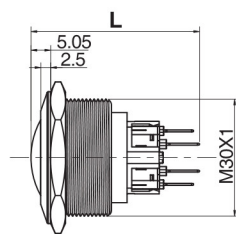

Ø30金属防水按钮开关 Metal Waterproof Push Button Switch

名称/外观 Product appearance	带灯形式 Illuminated type	操作类别 Operation	触点 Contact	产品型号 Model	外壳材料 Crust Material
实面圆形 / Flat round 	不带灯 Without LED	自复 Momentary	1NO+1NC	J30-211	NiI:不锈钢 T:铜镀镍 G:铜镀铬 NiI:Stainless steel T: Copper Plated Ni G: Copper plated Cr
			2NO+2NC	J30-212	
		自锁 Maintained	1NO+1NC	J30-311	
			2NO+2NC	J30-312	
高面圆形 / High round 	不带灯 Without LED	自复 Momentary	1NO+1NC	J30-221	
			2NO+2NC	J30-222	
		自锁 Maintained	1NO+1NC	J30-321	
			2NO+2NC	J30-322	
弧面圆形 / Domed round 	不带灯 Without LED	自复 Momentary	1NO+1NC	J30-231	
			2NO+2NC	J30-232	
		自锁 Maintained	1NO+1NC	J30-331	
			2NO+2NC	J30-332	

平钮

单刀/1Pole
双刀/2Pole

L: J30自复 40.6mm
J30自锁 42.25mm

高位钮

单刀/1Pole
双刀/2Pole

弧钮

单刀/1Pole
双刀/2Pole

L: J30自复 43.15mm
J30自锁 44.8mm

L: J30自复 43.15mm
J30自锁 44.8mm