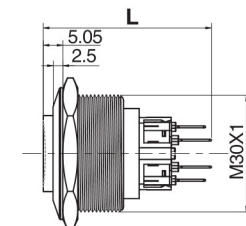

Ø30金属防水按钮开关 Metal Waterproof Push Button Switch

名称/外观 Product appearance	带灯形式 Illuminated type	操作类别 Operation	触点 Contact	产品型号 Model	外壳材料 Crust Material
实面圆形 / Flat round 	不带灯 Without LED	自复 Momentary	1NO+1NC	J30-211	NiI:不锈钢 T:铜镀镍 G:铜镀铬 NiI:Stainless steel T: Copper Plated Ni G: Copper plated Cr
			2NO+2NC	J30-212	
		自锁 Maintained	1NO+1NC	J30-311	
			2NO+2NC	J30-312	
高面圆形 / High round 	不带灯 Without LED	自复 Momentary	1NO+1NC	J30-221	
			2NO+2NC	J30-222	
		自锁 Maintained	1NO+1NC	J30-321	
			2NO+2NC	J30-322	
弧面圆形 / Domed round 	不带灯 Without LED	自复 Momentary	1NO+1NC	J30-231	
			2NO+2NC	J30-232	
		自锁 Maintained	1NO+1NC	J30-331	
			2NO+2NC	J30-332	

平钮

单刀/1Pole
双刀/2Pole

L: J30自复 40.6mm
J30自锁 42.25mm

高位钮

单刀/1Pole
双刀/2Pole

弧钮

单刀/1Pole
双刀/2Pole

L: J30自复 43.15mm
J30自锁 44.8mm

L: J30自复 43.15mm
J30自锁 44.8mm