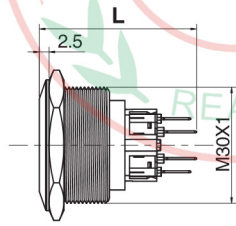

Ø30金属防水按钮开关 Metal Waterproof Push Button Switch

名称/外观 Product appearance	带灯形式 Illuminated type	操作类别 Operation	触点 Contact	产品型号 Model	外壳材料 Crust Material
实面圆形 / Flat round 	不带灯 Without LED	自复 Momentary	1NO+1NC	J30-211	NiI:不锈钢 T:铜镀镍 G:铜镀铬 NiI:Stainless steel T: Copper Plated Ni G: Copper plated Cr
			2NO+2NC	J30-212	
		自锁 Maintained	1NO+1NC	J30-311	
			2NO+2NC	J30-312	
高面圆形 / High round 	不带灯 Without LED	自复 Momentary	1NO+1NC	J30-221	
			2NO+2NC	J30-222	
		自锁 Maintained	1NO+1NC	J30-321	
			2NO+2NC	J30-322	
弧面圆形 / Domed round 	不带灯 Without LED	自复 Momentary	1NO+1NC	J30-231	
			2NO+2NC	J30-232	
		自锁 Maintained	1NO+1NC	J30-331	
			2NO+2NC	J30-332	

平钮

单刀/1Pole
双刀/2Pole

L: J30自复 40.6mm
J30自锁 42.25mm

高位钮

单刀/1Pole
双刀/2Pole

弧钮

单刀/1Pole
双刀/2Pole

L: J30自复 43.15mm
J30自锁 44.8mm

L: J30自复 43.15mm
J30自锁 44.8mm