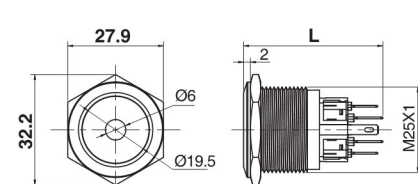

Ø25带灯金属防水按钮开关 Metal Waterproof Push Button Switch with LED

名称/外观 Product appearance	带灯形式 Illuminated type	操作类别 Operation	触点 Contact	产品型号 Model	外壳材料 Crust Material	带灯颜色 Color	额定电压 Rated Voltage
高面环形圆形 / High ring round 	带灯 With LED	自复 Momentary	1NO+1NC	J25-261 □●	Nil:不锈钢 T:铜镀镍 G:铜镀铬 Nil:Stainless steel T: Copper Plated Ni G: Copper plated Cr	请用下列颜色编码 替换型号中的"□" R 红色/Red G 绿色/Green Y 黄色/Yellow W 白色/White B 蓝色/Blue	请用下列颜色编码 替换型号中的"●" D:24VDC E:12VDC F:6.3VDC A1:110VAC A2:220VAC
			2NO+2NC	J25-262 □●			
		自锁 Maintained	1NO+1NC	J25-361 □●			
			2NO+2NC	J25-362 □●			
实面环形圆形 / Flat ring round 	带灯 With LED	自复 Momentary	1NO+1NC	J25-271 □●			
			2NO+2NC	J25-272 □●			
		自锁 Maintained	1NO+1NC	J25-371 □●			
			2NO+2NC	J25-372 □●			
实面点头圆形 / High point round 	带灯 With LED	自复 Momentary	1NO+1NC	J25-281 □●			
			2NO+2NC	J25-282 □●			
		自锁 Maintained	1NO+1NC	J25-381 □●			
			2NO+2NC	J25-382 □●			
弧面环形圆形 / Domed ring round 	带灯 With LED	自复 Momentary	1NO+1NC	J25-2A1 □●			
			2NO+2NC	J25-2A2 □●			
		自锁 Maintained	1NO+1NC	J25-3A1 □●			
			2NO+2NC	J25-3A2 □●			

高位钮带灯

单刀/1Pole
双刀/2Pole

L: J25自复 43.15mm
J25自锁 44.8mm

平钮带灯

单刀/1Pole
双刀/2Pole

L: J25自复 40.6mm
J25自锁 42.25mm

平钮带点头灯

单刀/1Pole
双刀/2Pole

L: J25自复 40.6mm
J25自锁 42.25mm

弧钮带灯

单刀/1Pole
双刀/2Pole

L: J25自复 43.15mm
J25自锁 44.8mm