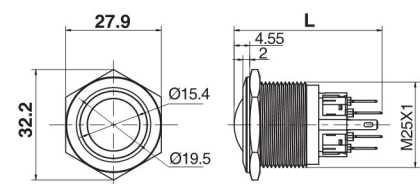

Ø25带灯金属防水按钮开关 Metal Waterproof Push Button Switch with LED

名称/外观 Product appearance	带灯形式 Illuminated type	操作类别 Operation	触点 Contact	产品型号 Model	外壳材料 Crust Material	带灯颜色 Color	额定电压 Rated Voltage
高面环形圆形 / High ring round 	带灯 With LED	自复 Momentary	1NO+1NC	J25-261 □●	Nil:不锈钢 T:铜镀镍 G:铜镀铬 Nil:Stainless steel T: Copper Plated Ni G: Copper plated Cr	请用下列颜色编码 替换型号中的"□" R 红色/Red G 绿色/Green Y 黄色/Yellow W 白色/White B 蓝色/Blue	请用下列颜色编码 替换型号中的"●" D:24VDC E:12VDC F:6.3VDC A1:110VAC A2:220VAC
			2NO+2NC	J25-262 □●			
		自锁 Maintained	1NO+1NC	J25-361 □●			
			2NO+2NC	J25-362 □●			
实面环形圆形 / Flat ring round 	带灯 With LED	自复 Momentary	1NO+1NC	J25-271 □●			
			2NO+2NC	J25-272 □●			
		自锁 Maintained	1NO+1NC	J25-371 □●			
			2NO+2NC	J25-372 □●			
实面点头圆形 / High point round 	带灯 With LED	自复 Momentary	1NO+1NC	J25-281 □●			
			2NO+2NC	J25-282 □●			
		自锁 Maintained	1NO+1NC	J25-381 □●			
			2NO+2NC	J25-382 □●			
弧面环形圆形 / Domed ring round 	带灯 With LED	自复 Momentary	1NO+1NC	J25-2A1 □●			
			2NO+2NC	J25-2A2 □●			
		自锁 Maintained	1NO+1NC	J25-3A1 □●			
			2NO+2NC	J25-3A2 □●			

高位钮带灯

单刀/1Pole
双刀/2Pole

L: J25自复 43.15mm
J25自锁 44.8mm

平钮带灯

单刀/1Pole
双刀/2Pole

L: J25自复 40.6mm
J25自锁 42.25mm

平钮带点头灯

单刀/1Pole
双刀/2Pole

L: J25自复 40.6mm
J25自锁 42.25mm

弧钮带灯

单刀/1Pole
双刀/2Pole

L: J25自复 43.15mm
J25自锁 44.8mm