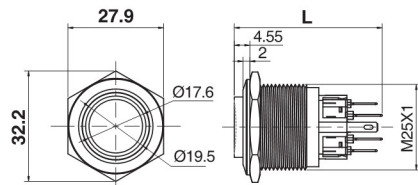

Ø25带灯金属防水按钮开关 Metal Waterproof Push Button Switch with LED

名称/外观 Product appearance	带灯形式 Illuminated type	操作类别 Operation	触点 Contact	产品型号 Model	外壳材料 Crust Material	带灯颜色 Color	额定电压 Rated Voltage
高面环形圆形 / High ring round 	带灯 With LED	自复 Momentary	1NO+1NC	J25-261 □●	Nil:不锈钢 T:铜镀镍 G:铜镀铬 Nil:Stainless steel T: Copper Plated Ni G: Copper plated Cr	请用下列颜色编码 替换型号中的"□" R 红色/Red G 绿色/Green Y 黄色/Yellow W 白色/White B 蓝色/Blue	请用下列颜色编码 替换型号中的"●" D:24VDC E:12VDC F:6.3VDC A1:110VAC A2:220VAC
			2NO+2NC	J25-262 □●			
		自锁 Maintained	1NO+1NC	J25-361 □●			
			2NO+2NC	J25-362 □●			
实面环形圆形 / Flat ring round 	带灯 With LED	自复 Momentary	1NO+1NC	J25-271 □●			
			2NO+2NC	J25-272 □●			
		自锁 Maintained	1NO+1NC	J25-371 □●			
			2NO+2NC	J25-372 □●			
实面点头圆形 / High point round 	带灯 With LED	自复 Momentary	1NO+1NC	J25-281 □●			
			2NO+2NC	J25-282 □●			
		自锁 Maintained	1NO+1NC	J25-381 □●			
			2NO+2NC	J25-382 □●			
弧面环形圆形 / Domed ring round 	带灯 With LED	自复 Momentary	1NO+1NC	J25-2A1 □●			
			2NO+2NC	J25-2A2 □●			
		自锁 Maintained	1NO+1NC	J25-3A1 □●			
			2NO+2NC	J25-3A2 □●			

高位钮带灯

单刀/1Pole
双刀/2Pole

L: J25自复 43.15mm
J25自锁 44.8mm

平钮带灯

单刀/1Pole
双刀/2Pole

L: J25自复 40.6mm
J25自锁 42.25mm

平钮带点头灯

单刀/1Pole
双刀/2Pole

L: J25自复 40.6mm
J25自锁 42.25mm

弧钮带灯

单刀/1Pole
双刀/2Pole

L: J25自复 43.15mm
J25自锁 44.8mm