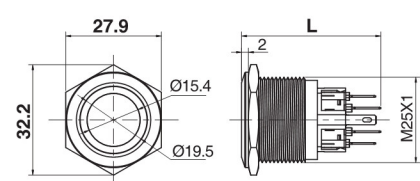

Ø25带灯金属防水按钮开关 Metal Waterproof Push Button Switch with LED

名称/外观 Product appearance	带灯形式 Illuminated type	操作类别 Operation	触点 Contact	产品型号 Model	外壳材料 Crust Material	带灯颜色 Color	额定电压 Rated Voltage
高面环形圆形 / High ring round 	带灯 With LED	自复 Momentary	1NO+1NC	J25-261 □●	Nil:不锈钢 T:铜镀镍 G:铜镀铬 Nil:Stainless steel T: Copper Plated Ni G: Copper plated Cr	请用下列颜色编码 替换型号中的"□" R 红色/Red G 绿色/Green Y 黄色/Yellow W 白色/White B 蓝色/Blue	请用下列颜色编码 替换型号中的"●" D:24VDC E:12VDC F:6.3VDC A1:110VAC A2:220VAC
			2NO+2NC	J25-262 □●			
		自锁 Maintained	1NO+1NC	J25-361 □●			
			2NO+2NC	J25-362 □●			
实面环形圆形 / Flat ring round 	带灯 With LED	自复 Momentary	1NO+1NC	J25-271 □●			
			2NO+2NC	J25-272 □●			
		自锁 Maintained	1NO+1NC	J25-371 □●			
			2NO+2NC	J25-372 □●			
实面点头圆形 / High point round 	带灯 With LED	自复 Momentary	1NO+1NC	J25-281 □●			
			2NO+2NC	J25-282 □●			
		自锁 Maintained	1NO+1NC	J25-381 □●			
			2NO+2NC	J25-382 □●			
弧面环形圆形 / Domed ring round 	带灯 With LED	自复 Momentary	1NO+1NC	J25-2A1 □●			
			2NO+2NC	J25-2A2 □●			
		自锁 Maintained	1NO+1NC	J25-3A1 □●			
			2NO+2NC	J25-3A2 □●			

高位钮带灯

单刀/1Pole
双刀/2Pole

L: J25自复 43.15mm
J25自锁 44.8mm

平钮带灯

单刀/1Pole
双刀/2Pole

L: J25自复 40.6mm
J25自锁 42.25mm

平钮带点头灯

单刀/1Pole
双刀/2Pole

L: J25自复 40.6mm
J25自锁 42.25mm

弧钮带灯

单刀/1Pole
双刀/2Pole

L: J25自复 43.15mm
J25自锁 44.8mm