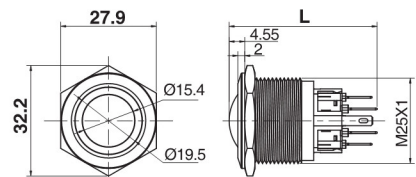

Ø25带灯金属防水按钮开关 Metal Waterproof Push Button Switch with LED

名称/外观 Product appearance	带灯形式 Illuminated type	操作类别 Operation	触点 Contact	产品型号 Model	外壳材料 Crust Material	带灯颜色 Color	额定电压 Rated Voltage
高面环形圆形 / High ring round 	带灯 With LED	自复 Momentary	1NO+1NC	<b>J25-261</b> □●	Nil:不锈钢 T:铜镀镍 G:铜镀铬 Nil:Stainless steel T: Copper Plated Ni G: Copper plated Cr	请用下列颜色编码 替换型号中的"□" R 红色/Red G 绿色/Green Y 黄色/Yellow W 白色/White B 蓝色/Blue	请用下列颜色编码 替换型号中的"●" D:24VDC E:12VDC F:6.3VDC A1:110VAC A2:220VAC
			2NO+2NC	<b>J25-262</b> □●			
		自锁 Maintained	1NO+1NC	<b>J25-361</b> □●			
			2NO+2NC	<b>J25-362</b> □●			
实面环形圆形 / Flat ring round 	带灯 With LED	自复 Momentary	1NO+1NC	<b>J25-271</b> □●			
			2NO+2NC	<b>J25-272</b> □●			
		自锁 Maintained	1NO+1NC	<b>J25-371</b> □●			
			2NO+2NC	<b>J25-372</b> □●			
实面点头圆形 / High point round 	带灯 With LED	自复 Momentary	1NO+1NC	<b>J25-281</b> □●			
			2NO+2NC	<b>J25-282</b> □●			
		自锁 Maintained	1NO+1NC	<b>J25-381</b> □●			
			2NO+2NC	<b>J25-382</b> □●			
弧面环形圆形 / Domed ring round 	带灯 With LED	自复 Momentary	1NO+1NC	<b>J25-2A1</b> □●			
			2NO+2NC	<b>J25-2A2</b> □●			
		自锁 Maintained	1NO+1NC	<b>J25-3A1</b> □●			
			2NO+2NC	<b>J25-3A2</b> □●			

高位钮带灯

单刀/1Pole  
双刀/2Pole

L: J25自复 43.15mm  
J25自锁 44.8mm

平钮带灯

单刀/1Pole  
双刀/2Pole

L: J25自复 40.6mm  
J25自锁 42.25mm

平钮带点头灯

单刀/1Pole  
双刀/2Pole

L: J25自复 40.6mm  
J25自锁 42.25mm

弧钮带灯

单刀/1Pole  
双刀/2Pole

L: J25自复 43.15mm  
J25自锁 44.8mm