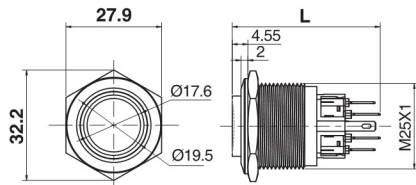

Ø25带灯金属防水按钮开关 Metal Waterproof Push Button Switch with LED

名称/外观 Product appearance	带灯形式 Illuminated type	操作类别 Operation	触点 Contact	产品型号 Model	外壳材料 Crust Material	带灯颜色 Color	额定电压 Rated Voltage
高面环形圆形 / High ring round 	带灯 With LED	自复 Momentary	1NO+1NC	<b>J25-261</b> □●	Nil:不锈钢 T:铜镀镍 G:铜镀铬 Nil:Stainless steel T: Copper Plated Ni G: Copper plated Cr	请用下列颜色编码 替换型号中的"□" R 红色/Red G 绿色/Green Y 黄色/Yellow W 白色/White B 蓝色/Blue	请用下列颜色编码 替换型号中的"●" D:24VDC E:12VDC F:6.3VDC A1:110VAC A2:220VAC
			2NO+2NC	<b>J25-262</b> □●			
		自锁 Maintained	1NO+1NC	<b>J25-361</b> □●			
			2NO+2NC	<b>J25-362</b> □●			
实面环形圆形 / Flat ring round 	带灯 With LED	自复 Momentary	1NO+1NC	<b>J25-271</b> □●			
			2NO+2NC	<b>J25-272</b> □●			
		自锁 Maintained	1NO+1NC	<b>J25-371</b> □●			
			2NO+2NC	<b>J25-372</b> □●			
实面点头圆形 / High point round 	带灯 With LED	自复 Momentary	1NO+1NC	<b>J25-281</b> □●			
			2NO+2NC	<b>J25-282</b> □●			
		自锁 Maintained	1NO+1NC	<b>J25-381</b> □●			
			2NO+2NC	<b>J25-382</b> □●			
弧面环形圆形 / Domed ring round 	带灯 With LED	自复 Momentary	1NO+1NC	<b>J25-2A1</b> □●			
			2NO+2NC	<b>J25-2A2</b> □●			
		自锁 Maintained	1NO+1NC	<b>J25-3A1</b> □●			
			2NO+2NC	<b>J25-3A2</b> □●			

高位钮带灯

单刀/1Pole  
双刀/2Pole

L: J25自复 43.15mm  
J25自锁 44.8mm

平钮带灯

单刀/1Pole  
双刀/2Pole

L: J25自复 40.6mm  
J25自锁 42.25mm

平钮带点头灯

单刀/1Pole  
双刀/2Pole

L: J25自复 40.6mm  
J25自锁 42.25mm

弧钮带灯

单刀/1Pole  
双刀/2Pole

L: J25自复 43.15mm  
J25自锁 44.8mm