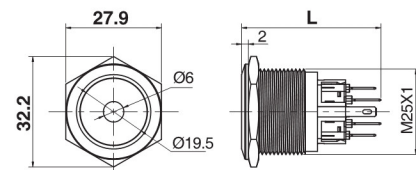

Ø25带灯金属防水按钮开关 Metal Waterproof Push Button Switch with LED

名称/外观 Product appearance	带灯形式 Illuminated type	操作类别 Operation	触点 Contact	产品型号 Model	外壳材料 Crust Material	带灯颜色 Color	额定电压 Rated Voltage
高面环形圆形 / High ring round 	带灯 With LED	自复 Momentary	1NO+1NC	<b>J25-261</b> □●	Nil:不锈钢 T:铜镀镍 G:铜镀铬 Nil:Stainless steel T: Copper Plated Ni G: Copper plated Cr	请用下列颜色编码 替换型号中的"□" R 红色/Red G 绿色/Green Y 黄色/Yellow W 白色/White B 蓝色/Blue	请用下列颜色编码 替换型号中的"●" D:24VDC E:12VDC F:6.3VDC A1:110VAC A2:220VAC
			2NO+2NC	<b>J25-262</b> □●			
		自锁 Maintained	1NO+1NC	<b>J25-361</b> □●			
			2NO+2NC	<b>J25-362</b> □●			
实面环形圆形 / Flat ring round 	带灯 With LED	自复 Momentary	1NO+1NC	<b>J25-271</b> □●			
			2NO+2NC	<b>J25-272</b> □●			
		自锁 Maintained	1NO+1NC	<b>J25-371</b> □●			
			2NO+2NC	<b>J25-372</b> □●			
实面点头圆形 / High point round 	带灯 With LED	自复 Momentary	1NO+1NC	<b>J25-281</b> □●			
			2NO+2NC	<b>J25-282</b> □●			
		自锁 Maintained	1NO+1NC	<b>J25-381</b> □●			
			2NO+2NC	<b>J25-382</b> □●			
弧面环形圆形 / Domed ring round 	带灯 With LED	自复 Momentary	1NO+1NC	<b>J25-2A1</b> □●			
			2NO+2NC	<b>J25-2A2</b> □●			
		自锁 Maintained	1NO+1NC	<b>J25-3A1</b> □●			
			2NO+2NC	<b>J25-3A2</b> □●			

高位钮带灯

单刀/1Pole  
双刀/2Pole

L: J25自复 43.15mm  
J25自锁 44.8mm

平钮带灯

单刀/1Pole  
双刀/2Pole

L: J25自复 40.6mm  
J25自锁 42.25mm

平钮带点头灯

单刀/1Pole  
双刀/2Pole

L: J25自复 40.6mm  
J25自锁 42.25mm

弧钮带灯

单刀/1Pole  
双刀/2Pole

L: J25自复 43.15mm  
J25自锁 44.8mm