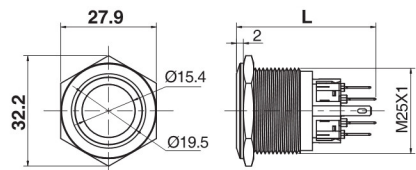

Ø25带灯金属防水按钮开关 Metal Waterproof Push Button Switch with LED

名称/外观 Product appearance	带灯形式 Illuminated type	操作类别 Operation	触点 Contact	产品型号 Model	外壳材料 Crust Material	带灯颜色 Color	额定电压 Rated Voltage
高面环形圆形 / High ring round 	带灯 With LED	自复 Momentary	1NO+1NC	<b>J25-261</b> □●	Nil:不锈钢 T:铜镀镍 G:铜镀铬 Nil:Stainless steel T: Copper Plated Ni G: Copper plated Cr	请用下列颜色编码 替换型号中的"□" R 红色/Red G 绿色/Green Y 黄色/Yellow W 白色/White B 蓝色/Blue	请用下列颜色编码 替换型号中的"●" D:24VDC E:12VDC F:6.3VDC A1:110VAC A2:220VAC
			2NO+2NC	<b>J25-262</b> □●			
		自锁 Maintained	1NO+1NC	<b>J25-361</b> □●			
			2NO+2NC	<b>J25-362</b> □●			
实面环形圆形 / Flat ring round 	带灯 With LED	自复 Momentary	1NO+1NC	<b>J25-271</b> □●			
			2NO+2NC	<b>J25-272</b> □●			
		自锁 Maintained	1NO+1NC	<b>J25-371</b> □●			
			2NO+2NC	<b>J25-372</b> □●			
实面点头圆形 / High point round 	带灯 With LED	自复 Momentary	1NO+1NC	<b>J25-281</b> □●			
			2NO+2NC	<b>J25-282</b> □●			
		自锁 Maintained	1NO+1NC	<b>J25-381</b> □●			
			2NO+2NC	<b>J25-382</b> □●			
弧面环形圆形 / Domed ring round 	带灯 With LED	自复 Momentary	1NO+1NC	<b>J25-2A1</b> □●			
			2NO+2NC	<b>J25-2A2</b> □●			
		自锁 Maintained	1NO+1NC	<b>J25-3A1</b> □●			
			2NO+2NC	<b>J25-3A2</b> □●			

高位钮带灯

单刀/1Pole  
双刀/2Pole

L: J25自复 43.15mm  
J25自锁 44.8mm

平钮带灯

单刀/1Pole  
双刀/2Pole

L: J25自复 40.6mm  
J25自锁 42.25mm

平钮带点头灯

单刀/1Pole  
双刀/2Pole

L: J25自复 40.6mm  
J25自锁 42.25mm

弧钮带灯

单刀/1Pole  
双刀/2Pole

L: J25自复 43.15mm  
J25自锁 44.8mm