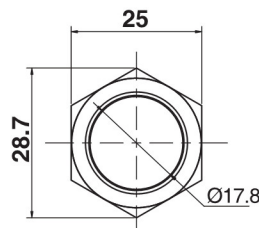

Ø22金属防水按钮开关 Metal Waterproof Push Button Switch

名称/外观 Product appearance	带灯形式 Illuminated type	操作类别 Operation	触点 Contact	产品型号 Model	外壳材料 Crust Material
实面圆形 / Flat round 	不带灯 Without LED	自复 Momentary	1NO+1NC	<b>J22-211</b>	Nil:不锈钢 T:铜镀镍 G:铜镀铬 Nil:Stainless steel T: Copper Plated Ni G: Copper plated Cr
			2NO+2NC	<b>J22-212</b>	
		自锁 Maintained	1NO+1NC	<b>J22-311</b>	
			2NO+2NC	<b>J22-312</b>	
高面圆形 / High round 	不带灯 Without LED	自复 Momentary	1NO+1NC	<b>J22-221</b>	
			2NO+2NC	<b>J22-222</b>	
		自锁 Maintained	1NO+1NC	<b>J22-321</b>	
			2NO+2NC	<b>J22-322</b>	
弧面圆形 / Domed round 	不带灯 Without LED	自复 Momentary	1NO+1NC	<b>J22-231</b>	
			2NO+2NC	<b>J22-232</b>	
		自锁 Maintained	1NO+1NC	<b>J22-331</b>	
			2NO+2NC	<b>J22-332</b>	

平钮

单刀/1Pole  
双刀/2Pole

L: J22自复 37.15mm  
J22自锁 42.5mm

高位钮

单刀/1Pole  
双刀/2Pole

弧钮

单刀/1Pole  
双刀/2Pole

L: J22自复 39.15mm  
J22自锁 44.5mm

L: J22自复 40.15mm  
J22自锁 45.5mm