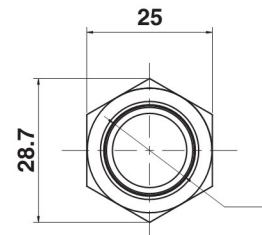

Ø22金属防水按钮开关 Metal Waterproof Push Button Switch

名称/外观 Product appearance	带灯形式 Illuminated type	操作类别 Operation	触点 Contact	产品型号 Model	外壳材料 Crust Material
实面圆形 / Flat round 	不带灯 Without LED	自复 Momentary	1NO+1NC	<b>J22-211</b>	Nil:不锈钢 T:铜镀镍 G:铜镀铬 Nil:Stainless steel T: Copper Plated Ni G: Copper plated Cr
			2NO+2NC	<b>J22-212</b>	
		自锁 Maintained	1NO+1NC	<b>J22-311</b>	
			2NO+2NC	<b>J22-312</b>	
高面圆形 / High round 	不带灯 Without LED	自复 Momentary	1NO+1NC	<b>J22-221</b>	
			2NO+2NC	<b>J22-222</b>	
		自锁 Maintained	1NO+1NC	<b>J22-321</b>	
			2NO+2NC	<b>J22-322</b>	
弧面圆形 / Domed round 	不带灯 Without LED	自复 Momentary	1NO+1NC	<b>J22-231</b>	
			2NO+2NC	<b>J22-232</b>	
		自锁 Maintained	1NO+1NC	<b>J22-331</b>	
			2NO+2NC	<b>J22-332</b>	

平钮

单刀/1Pole  
双刀/2Pole

L: J22自复 37.15mm  
J22自锁 42.5mm

高位钮

单刀/1Pole  
双刀/2Pole

弧钮

单刀/1Pole  
双刀/2Pole

L: J22自复 39.15mm  
J22自锁 44.5mm

L: J22自复 40.15mm  
J22自锁 45.5mm