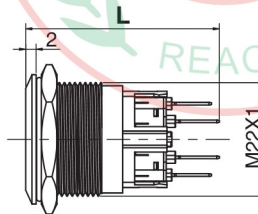

Ø22金属防水按钮开关 Metal Waterproof Push Button Switch

名称/外观 Product appearance	带灯形式 Illuminated type	操作类别 Operation	触点 Contact	产品型号 Model	外壳材料 Crust Material
实面圆形 / Flat round 	不带灯 Without LED	自复 Momentary	1NO+1NC	<b>J22-211</b>	Nil:不锈钢 T:铜镀镍 G:铜镀铬 Nil:Stainless steel T: Copper Plated Ni G: Copper plated Cr
			2NO+2NC	<b>J22-212</b>	
		自锁 Maintained	1NO+1NC	<b>J22-311</b>	
			2NO+2NC	<b>J22-312</b>	
高面圆形 / High round 	不带灯 Without LED	自复 Momentary	1NO+1NC	<b>J22-221</b>	
			2NO+2NC	<b>J22-222</b>	
		自锁 Maintained	1NO+1NC	<b>J22-321</b>	
			2NO+2NC	<b>J22-322</b>	
弧面圆形 / Domed round 	不带灯 Without LED	自复 Momentary	1NO+1NC	<b>J22-231</b>	
			2NO+2NC	<b>J22-232</b>	
		自锁 Maintained	1NO+1NC	<b>J22-331</b>	
			2NO+2NC	<b>J22-332</b>	

平钮

单刀/1Pole  
双刀/2Pole

L: J22自复 37.15mm  
J22自锁 42.5mm

高位钮

单刀/1Pole  
双刀/2Pole

弧钮

单刀/1Pole  
双刀/2Pole

L: J22自复 39.15mm  
J22自锁 44.5mm

L: J22自复 40.15mm  
J22自锁 45.5mm