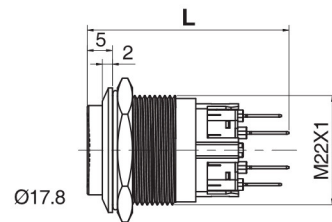

Ø22金属防水按钮开关 Metal Waterproof Push Button Switch

名称/外观 Product appearance	带灯形式 Illuminated type	操作类别 Operation	触点 Contact	产品型号 Model	外壳材料 Crust Material
实面圆形 / Flat round 	不带灯 Without LED	自复 Momentary	1NO+1NC	<b>J22-211</b>	Nil:不锈钢 T:铜镀镍 G:铜镀铬 Nil:Stainless steel T: Copper Plated Ni G: Copper plated Cr
			2NO+2NC	<b>J22-212</b>	
		自锁 Maintained	1NO+1NC	<b>J22-311</b>	
			2NO+2NC	<b>J22-312</b>	
高面圆形 / High round 	不带灯 Without LED	自复 Momentary	1NO+1NC	<b>J22-221</b>	
			2NO+2NC	<b>J22-222</b>	
		自锁 Maintained	1NO+1NC	<b>J22-321</b>	
			2NO+2NC	<b>J22-322</b>	
弧面圆形 / Domed round 	不带灯 Without LED	自复 Momentary	1NO+1NC	<b>J22-231</b>	
			2NO+2NC	<b>J22-232</b>	
		自锁 Maintained	1NO+1NC	<b>J22-331</b>	
			2NO+2NC	<b>J22-332</b>	

平钮

单刀/1Pole  
双刀/2Pole

L: J22自复 37.15mm  
J22自锁 42.5mm

高位钮

单刀/1Pole  
双刀/2Pole

弧钮

单刀/1Pole  
双刀/2Pole

L: J22自复 39.15mm  
J22自锁 44.5mm

L: J22自复 40.15mm  
J22自锁 45.5mm