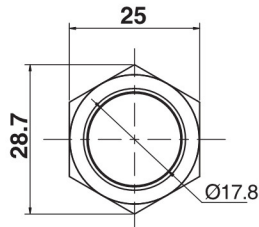

Ø22金属防水按钮开关 Metal Waterproof Push Button Switch

名称/外观 Product appearance	带灯形式 Illuminated type	操作类别 Operation	触点 Contact	产品型号 Model	外壳材料 Crust Material
实面圆形 / Flat round 	不带灯 Without LED	自复 Momentary	1NO+1NC	<b>J22-211</b>	Nil:不锈钢 T:铜镀镍 G:铜镀铬 Nil:Stainless steel T: Copper Plated Ni G: Copper plated Cr
			2NO+2NC	<b>J22-212</b>	
		自锁 Maintained	1NO+1NC	<b>J22-311</b>	
			2NO+2NC	<b>J22-312</b>	
高面圆形 / High round 	不带灯 Without LED	自复 Momentary	1NO+1NC	<b>J22-221</b>	
			2NO+2NC	<b>J22-222</b>	
		自锁 Maintained	1NO+1NC	<b>J22-321</b>	
			2NO+2NC	<b>J22-322</b>	
弧面圆形 / Domed round 	不带灯 Without LED	自复 Momentary	1NO+1NC	<b>J22-231</b>	
			2NO+2NC	<b>J22-232</b>	
		自锁 Maintained	1NO+1NC	<b>J22-331</b>	
			2NO+2NC	<b>J22-332</b>	

平钮

单刀/1Pole  
双刀/2Pole

L: J22自复 37.15mm  
J22自锁 42.5mm

高位钮

单刀/1Pole  
双刀/2Pole

弧钮

单刀/1Pole  
双刀/2Pole

L: J22自复 39.15mm  
J22自锁 44.5mm

L: J22自复 40.15mm  
J22自锁 45.5mm