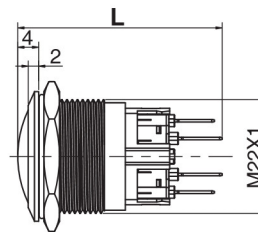

Ø22金属防水按钮开关 Metal Waterproof Push Button Switch

名称/外观 Product appearance	带灯形式 Illuminated type	操作类别 Operation	触点 Contact	产品型号 Model	外壳材料 Crust Material
实面圆形 / Flat round 	不带灯 Without LED	自复 Momentary	1NO+1NC	<b>J22-211</b>	Nil:不锈钢 T:铜镀镍 G:铜镀铬 Nil:Stainless steel T: Copper Plated Ni G: Copper plated Cr
			2NO+2NC	<b>J22-212</b>	
		自锁 Maintained	1NO+1NC	<b>J22-311</b>	
			2NO+2NC	<b>J22-312</b>	
高面圆形 / High round 	不带灯 Without LED	自复 Momentary	1NO+1NC	<b>J22-221</b>	
			2NO+2NC	<b>J22-222</b>	
		自锁 Maintained	1NO+1NC	<b>J22-321</b>	
			2NO+2NC	<b>J22-322</b>	
弧面圆形 / Domed round 	不带灯 Without LED	自复 Momentary	1NO+1NC	<b>J22-231</b>	
			2NO+2NC	<b>J22-232</b>	
		自锁 Maintained	1NO+1NC	<b>J22-331</b>	
			2NO+2NC	<b>J22-332</b>	

平钮

单刀/1Pole  
双刀/2Pole

L: J22自复 37.15mm  
J22自锁 42.5mm

高位钮

单刀/1Pole  
双刀/2Pole

弧钮

单刀/1Pole  
双刀/2Pole

L: J22自复 39.15mm  
J22自锁 44.5mm

L: J22自复 40.15mm  
J22自锁 45.5mm