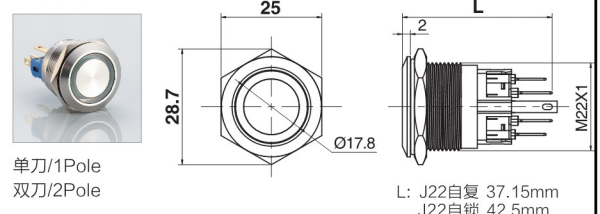

Ø22带灯金属防水按钮开关 Metal Waterproof Push Button Switch with LED

名称/外观 Product appearance	带灯形式 Illuminated type	操作类别 Operation	触点 Contact	产品型号 Model	外壳材料 Crust Material	带灯颜色 Color	额定电压 Rated Voltage
高面环形圆形 / High ring round 	带灯 With LED	自复 Momentary	1NO+1NC	J22-261□●	Nil:不锈钢 T:铜镀镍 G:铜镀铬 Nil:Stainless steel T: Copper Plated Ni G: Copper plated Cr	请用下列颜色编码 替换型号中的"□" R 红色/Red G 绿色/Green Y 黄色/Yellow W 白色/White B 蓝色/Blue	请用下列颜色编码 替换型号中的"●" D:24VDC E:12VDC F:6.3VDC A1:110VAC A2:220VAC
			2NO+2NC	J22-262□●			
		自锁 Maintained	1NO+1NC	J22-361□●			
			2NO+2NC	J22-362□●			
实面环形圆形 / Flat ring round 	带灯 With LED	自复 Momentary	1NO+1NC	J22-271□●			
			2NO+2NC	J22-272□●			
		自锁 Maintained	1NO+1NC	J22-371□●			
			2NO+2NC	J22-372□●			
实面点头圆形 / High point round 	带灯 With LED	自复 Momentary	1NO+1NC	J22-281□●			
			2NO+2NC	J22-282□●			
		自锁 Maintained	1NO+1NC	J22-381□●			
			2NO+2NC	J22-382□●			

Ø22急停按钮 Emergency Stop Button

名称/外观 Product appearance	操作类型 Operation type	安装方法 Method	开关组合 Contact Configuration	触点 Contact	产品型号 Model	外壳材料 Crust Material
急停按钮 Emergency Stop Button 	推锁旋放式 Push-lock Turn-reset	拆装式 Combined Structure	1NO 1NC/2NO 2NC/3NO 3NC	单刀/1Pole	J22-811	不锈钢 Stainless steel
				双刀/2Pole	J22-812	

高位钮带灯

平钮带灯

平钮带点头灯

急停按钮