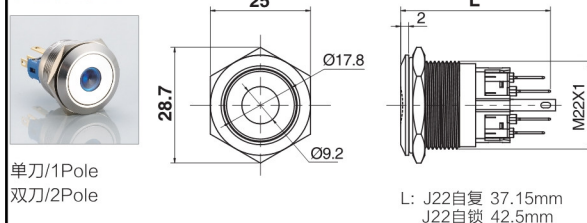

Ø22带灯金属防水按钮开关 Metal Waterproof Push Button Switch with LED

名称/外观 Product appearance	带灯形式 Illuminated type	操作类别 Operation	触点 Contact	产品型号 Model	外壳材料 Crust Material	带灯颜色 Color	额定电压 Rated Voltage
高面环形圆形 / High ring round 	带灯 With LED	自复 Momentary	1NO+1NC	J22-261□●	Nil:不锈钢 T:铜镀镍 G:铜镀铬 Nil:Stainless steel T: Copper Plated Ni G: Copper plated Cr	请用下列颜色编码 替换型号中的"□" R 红色/Red G 绿色/Green Y 黄色/Yellow W 白色/White B 蓝色/Blue	请用下列颜色编码 替换型号中的"●" D:24VDC E:12VDC F:6.3VDC A1:110VAC A2:220VAC
			2NO+2NC	J22-262□●			
		自锁 Maintained	1NO+1NC	J22-361□●			
			2NO+2NC	J22-362□●			
实面环形圆形 / Flat ring round 	带灯 With LED	自复 Momentary	1NO+1NC	J22-271□●			
			2NO+2NC	J22-272□●			
		自锁 Maintained	1NO+1NC	J22-371□●			
			2NO+2NC	J22-372□●			
实面点头圆形 / High point round 	带灯 With LED	自复 Momentary	1NO+1NC	J22-281□●			
			2NO+2NC	J22-282□●			
		自锁 Maintained	1NO+1NC	J22-381□●			
			2NO+2NC	J22-382□●			

Ø22急停按钮 Emergency Stop Button

名称/外观 Product appearance	操作类型 Operation type	安装方法 Method	开关组合 Contact Configuration	触点 Contact	产品型号 Model	外壳材料 Crust Material
急停按钮 Emergency Stop Button 	推锁旋放式 Push-lock Turn-reset	拆装式 Combined Structure	1NO 1NC/2NO 2NC/3NO 3NC	单刀/1Pole	J22-811	不锈钢 Stainless steel
				双刀/2Pole	J22-812	

高位钮带灯

平钮带灯

平钮带点头灯

急停按钮