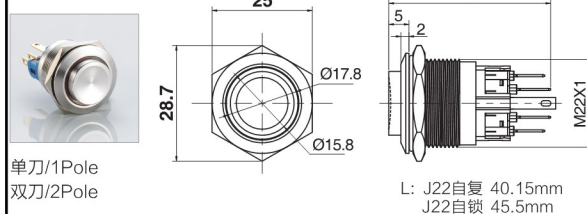

Ø22带灯金属防水按钮开关 Metal Waterproof Push Button Switch with LED

名称/外观 Product appearance	带灯形式 Illuminated type	操作类别 Operation	触点 Contact	产品型号 Model	外壳材料 Crust Material	带灯颜色 Color	额定电压 Rated Voltage
高面环形圆形 / High ring round 	带灯 With LED	自复 Momentary	1NO+1NC	J22-261□●	Nil:不锈钢 T:铜镀镍 G:铜镀铬 Nil:Stainless steel T: Copper Plated Ni G: Copper plated Cr	请用下列颜色编码 替换型号中的"□" R 红色/Red G 绿色/Green Y 黄色/Yellow W 白色/White B 蓝色/Blue	请用下列颜色编码 替换型号中的"●" D:24VDC E:12VDC F:6.3VDC A1:110VAC A2:220VAC
			2NO+2NC	J22-262□●			
		自锁 Maintained	1NO+1NC	J22-361□●			
			2NO+2NC	J22-362□●			
实面环形圆形 / Flat ring round 	带灯 With LED	自复 Momentary	1NO+1NC	J22-271□●			
			2NO+2NC	J22-272□●			
		自锁 Maintained	1NO+1NC	J22-371□●			
			2NO+2NC	J22-372□●			
实面点头圆形 / High point round 	带灯 With LED	自复 Momentary	1NO+1NC	J22-281□●			
			2NO+2NC	J22-282□●			
		自锁 Maintained	1NO+1NC	J22-381□●			
			2NO+2NC	J22-382□●			

Ø22急停按钮 Emergency Stop Button

名称/外观 Product appearance	操作类型 Operation type	安装方法 Method	开关组合 Contact Configuration	触点 Contact	产品型号 Model	外壳材料 Crust Material
急停按钮 Emergency Stop Button 	推锁旋放式 Push-lock Turn-reset	拆装式 Combined Structure	1NO 1NC/2NO 2NC/3NO 3NC	单刀/1Pole	J22-811	不锈钢 Stainless steel
				双刀/2Pole	J22-812	

高位钮带灯