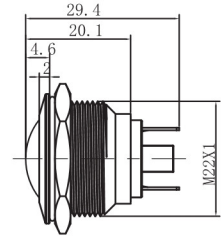

平钮焊线型

高位钮焊线型

弧钮焊线型

平钮螺丝型

高位钮螺丝型

弧钮螺丝型

THIS DRAWING CONTAINS INFORMATION THAT IS PROPRIETARY TO DONG GUAN LANG LUN(3K-KAMING) ELECTRONIC PRODUCTS CO.,LTD. AND SHOULD NOT BE USED WITHOUT WRITTEN PERMISSION
TEL:0769-82123233 FAX:0769-835364333 WWW.3K-KAMING.COM