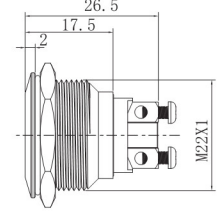

平钮焊线型

高位钮焊线型

弧钮焊线型

平钮螺丝型

高位钮螺丝型

弧钮螺丝型

THIS DRAWING CONTAINS INFORMATION THAT IS PROPRIETARY TO DONG GUAN LANG LUN(3K-KAMING) ELECTRONIC PRODUCTS CO.,LTD. AND SHOULD NOT BE USED WITHOUT WRITTEN PERMISSION
TEL:0769-82123233 FAX:0769-835364333 WWW.3K-KAMING.COM