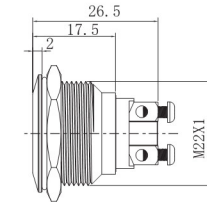

平钮焊线型

高位钮焊线型

弧钮焊线型

平钮螺丝型

高位钮螺丝型

弧钮螺丝型

THIS DRAWING CONTAINS INFORMATION THAT IS PROPRIETARY TO DONG GUAN LANG LUN(3K-KAMING) ELECTRONIC PRODUCTS CO.,LTD. AND SHOULD NOT BE USED WITHOUT WRITTEN PERMISSION  
TEL:0769-82123233 FAX:0769-835364333 WWW.3K-KAMING.COM