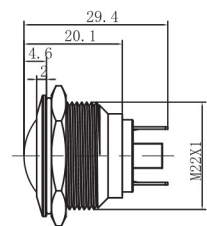

平钮焊线型

高位钮焊线型

弧钮焊线型

平钮螺丝型

高位钮螺丝型

弧钮螺丝型

THIS DRAWING CONTAINS INFORMATION THAT IS PROPRIETARY TO DONG GUAN LANG LUN(3K-KAMING) ELECTRONIC PRODUCTS CO.,LTD. AND SHOULD NOT BE USED WITHOUT WRITTEN PERMISSION  
TEL:0769-82123233 FAX:0769-835364333 WWW.3K-KAMING.COM