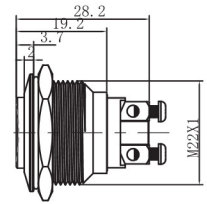

名称/外观 Product appearance	带灯形式 Illuminated type	操作类别 Operation	触点 Contact	产品型号 Model	外壳材料 Crust Material
实面圆形 / Flat round 	不带灯 Without LED	自复 Momentary	1NO	<b>EJ22-211P</b>	Nil:不锈钢 T:铜镀镍 A:铝 G:铜镀铬 B:铜镀黑色 Nil:Stainless steel T: Copper Plated Ni A: Aluminium G: Copper plated Cr B: Copper plated with black
高面圆形 / High round 	不带灯 Without LED	自复 Momentary	1NO	<b>EJ22-221P</b>	
弧面圆形 / Domed round 	不带灯 Without LED	自复 Momentary	1NO	<b>EJ22-231P</b>	
实面圆形 / Flat round 	不带灯 Without LED	自复 Momentary	1NO	<b>EJ22-211A</b>	
高面圆形 / High round 	不带灯 Without LED	自复 Momentary	1NO	<b>EJ22-221A</b>	
弧面圆形 / Domed round 	不带灯 Without LED	自复 Momentary	1NO	<b>EJ22-231A</b>	

平钮焊线型

高位钮焊线型

弧钮焊线型

平钮螺丝型

高位钮螺丝型

弧钮螺丝型

THIS DRAWING CONTAINS INFORMATION THAT IS PROPRIETARY TO DONG GUAN LANG LUN(3K-KAMING) ELECTRONIC PRODUCTS CO.,LTD. AND SHOULD NOT BE USED WITHOUT WRITTEN PERMISSION  
TEL:0769-82123233 FAX:0769-835364333 WWW.3K-KAMING.COM