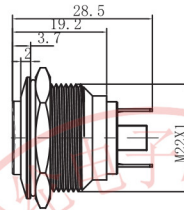

名称/外观 Product appearance	带灯形式 Illuminated type	操作类别 Operation	触点 Contact	产品型号 Model	外壳材料 Crust Material
实面圆形 / Flat round 	不带灯 Without LED	自复 Momentary	1NO	<b>EJ22-211P</b>	Nil:不锈钢 T:铜镀镍 A:铝 G:铜镀铬 B:铜镀黑色 Nil:Stainless steel T: Copper Plated Ni A: Aluminium G: Copper plated Cr B: Copper plated with black
高面圆形 / High round 	不带灯 Without LED	自复 Momentary	1NO	<b>EJ22-221P</b>	
弧面圆形 / Domed round 	不带灯 Without LED	自复 Momentary	1NO	<b>EJ22-231P</b>	
实面圆形 / Flat round 	不带灯 Without LED	自复 Momentary	1NO	<b>EJ22-211A</b>	
高面圆形 / High round 	不带灯 Without LED	自复 Momentary	1NO	<b>EJ22-221A</b>	
弧面圆形 / Domed round 	不带灯 Without LED	自复 Momentary	1NO	<b>EJ22-231A</b>	

平钮焊线型

高位钮焊线型

弧钮焊线型

平钮螺丝型

高位钮螺丝型

弧钮螺丝型

THIS DRAWING CONTAINS INFORMATION THAT IS PROPRIETARY TO DONG GUAN LANG LUN(3K-KAMING) ELECTRONIC PRODUCTS CO.,LTD. AND SHOULD NOT BE USED WITHOUT WRITTEN PERMISSION  
TEL:0769-82123233 FAX:0769-835364333 WWW.3K-KAMING.COM