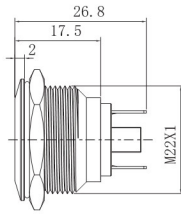

名称/外观 Product appearance	带灯形式 Illuminated type	操作类别 Operation	触点 Contact	产品型号 Model	外壳材料 Crust Material
实面圆形 / Flat round 	不带灯 Without LED	自复 Momentary	1NO	<b>EJ22-211P</b>	Nil:不锈钢 T:铜镀镍 A:铝 G:铜镀铬 B:铜镀黑色 Nil:Stainless steel T: Copper Plated Ni A: Aluminium G: Copper plated Cr B: Copper plated with black
高面圆形 / High round 	不带灯 Without LED	自复 Momentary	1NO	<b>EJ22-221P</b>	
弧面圆形 / Domed round 	不带灯 Without LED	自复 Momentary	1NO	<b>EJ22-231P</b>	
实面圆形 / Flat round 	不带灯 Without LED	自复 Momentary	1NO	<b>EJ22-211A</b>	
高面圆形 / High round 	不带灯 Without LED	自复 Momentary	1NO	<b>EJ22-221A</b>	
弧面圆形 / Domed round 	不带灯 Without LED	自复 Momentary	1NO	<b>EJ22-231A</b>	

平钮焊线型

高位钮焊线型

弧钮焊线型

平钮螺丝型

高位钮螺丝型

弧钮螺丝型

THIS DRAWING CONTAINS INFORMATION THAT IS PROPRIETARY TO DONG GUAN LANG LUN(3K-KAMING) ELECTRONIC PRODUCTS CO.,LTD. AND SHOULD NOT BE USED WITHOUT WRITTEN PERMISSION  
TEL:0769-82123233 FAX:0769-835364333 WWW.3K-KAMING.COM