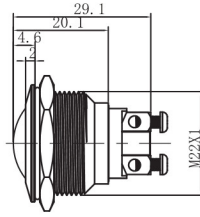

名称/外观 Product appearance	带灯形式 Illuminated type	操作类别 Operation	触点 Contact	产品型号 Model	外壳材料 Crust Material
实面圆形 / Flat round 	不带灯 Without LED	自复 Momentary	1NO	<b>EJ22-211P</b>	Nil:不锈钢 T:铜镀镍 A:铝 G:铜镀铬 B:铜镀黑色 Nil:Stainless steel T: Copper Plated Ni A: Aluminium G: Copper plated Cr B: Copper plated with black
高面圆形 / High round 	不带灯 Without LED	自复 Momentary	1NO	<b>EJ22-221P</b>	
弧面圆形 / Domed round 	不带灯 Without LED	自复 Momentary	1NO	<b>EJ22-231P</b>	
实面圆形 / Flat round 	不带灯 Without LED	自复 Momentary	1NO	<b>EJ22-211A</b>	
高面圆形 / High round 	不带灯 Without LED	自复 Momentary	1NO	<b>EJ22-221A</b>	
弧面圆形 / Domed round 	不带灯 Without LED	自复 Momentary	1NO	<b>EJ22-231A</b>	

平钮焊线型

高位钮焊线型

弧钮焊线型

平钮螺丝型

高位钮螺丝型

弧钮螺丝型

THIS DRAWING CONTAINS INFORMATION THAT IS PROPRIETARY TO DONG GUAN LANG LUN(3K-KAMING) ELECTRONIC PRODUCTS CO.,LTD. AND SHOULD NOT BE USED WITHOUT WRITTEN PERMISSION  
TEL:0769-82123233 FAX:0769-835364333 WWW.3K-KAMING.COM