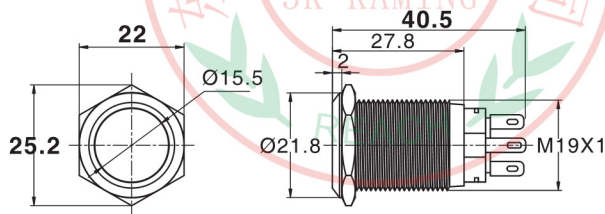

Ø19金属防水按钮开关 Metal Waterproof Push Button Switch

名称/外观 Product appearance	带灯形式 Illuminated type	操作类别 Operation	触点 Contact	产品型号 Model	外壳材料 Crust Material
实面圆形 / Flat round 	不 带 灯 Without LED	自 复 Momentary	1NO+1NC	<b>J19-211</b>	Nil:不锈钢 T:铜镀镍 G:铜镀铬 Nil:Stainless steel T: Copper Plated Ni G: Copper plated Cr
			2NO+2NC	<b>J19-212</b>	
		自 锁 Maintained	1NO+1NC	<b>J19-311</b>	
			2NO+2NC	<b>J19-312</b>	
高面圆形 / High round 	不 带 灯 Without LED	自 复 Momentary	1NO+1NC	<b>J19-221</b>	
			2NO+2NC	<b>J19-222</b>	
		自 锁 Maintained	1NO+1NC	<b>J19-321</b>	
			2NO+2NC	<b>J19-322</b>	
弧面圆形 / Domed round 	不 带 灯 Without LED	自 复 Momentary	1NO+1NC	<b>J19-231</b>	
			2NO+2NC	<b>J19-232</b>	
		自 锁 Maintained	1NO+1NC	<b>J19-331</b>	
			2NO+2NC	<b>J19-332</b>	

平钮

单刀/1Pole  
双刀/2Pole

高位钮

单刀/1Pole  
双刀/2Pole

弧钮

单刀/1Pole  
双刀/2Pole