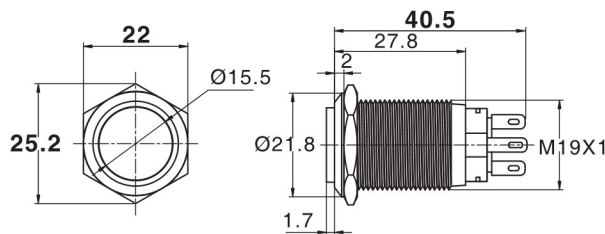

Ø19金属防水按钮开关 Metal Waterproof Push Button Switch

名称/外观 Product appearance	带灯形式 Illuminated type	操作类别 Operation	触点 Contact	产品型号 Model	外壳材料 Crust Material
实面圆形 / Flat round 	不 带 灯 Without LED	自 复 Momentary	1NO+1NC	<b>J19-211</b>	Nil:不锈钢 T:铜镀镍 G:铜镀铬 Nil:Stainless steel T: Copper Plated Ni G: Copper plated Cr
			2NO+2NC	<b>J19-212</b>	
		自 锁 Maintained	1NO+1NC	<b>J19-311</b>	
			2NO+2NC	<b>J19-312</b>	
高面圆形 / High round 	不 带 灯 Without LED	自 复 Momentary	1NO+1NC	<b>J19-221</b>	
			2NO+2NC	<b>J19-222</b>	
		自 锁 Maintained	1NO+1NC	<b>J19-321</b>	
			2NO+2NC	<b>J19-322</b>	
弧面圆形 / Domed round 	不 带 灯 Without LED	自 复 Momentary	1NO+1NC	<b>J19-231</b>	
			2NO+2NC	<b>J19-232</b>	
		自 锁 Maintained	1NO+1NC	<b>J19-331</b>	
			2NO+2NC	<b>J19-332</b>	

平钮

单刀/1Pole  
双刀/2Pole

高位钮

单刀/1Pole  
双刀/2Pole

弧钮

单刀/1Pole  
双刀/2Pole