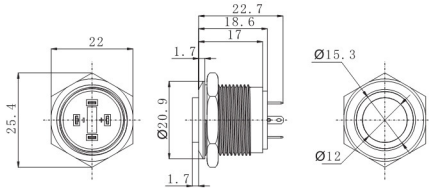

Ø19经济型带灯金属按钮 Metal Waterproof Push Button Switch with LED

名称/外观 Product appearance	带灯形式 Illuminated type	操作类别 Operation	触点 Contact	产品型号 Model	外壳材料 Crust Material	带灯颜色 Color	额定电压 Rated Voltage
高面环形圆形 / High ring round 	带灯 With LED	自复 Momentary	1NO	EJ19-261P□●	Nil:不锈钢 T:铜镀镍 A:铝 G:铜镀铬 B:铜镀黑色 Nil:Stainless steel T: Copper Plated Ni A: Aluminium G: Copper plated Cr B: Copper plated with black	请用下列颜色编码 替换型号中的"□" R 红色/Red G 绿色/Green Y 黄色/Yellow W 白色/White B 蓝色/Blue	请用下列颜色编码 替换型号中的"●" D:24VDC E:12VDC F:6.3VDC A1:110VAC A2:220VAC
实面环形圆形 / Flat ring round 	带灯 With LED	自复 Momentary	1NO	EJ19-271P□●			
实面点头圆形 / High point round 	带灯 With LED	自复 Momentary	1NO	EJ19-281P□●			
高面点头圆形 / High point round 	带灯 With LED	自复 Momentary	1NO	EJ19-291P□●