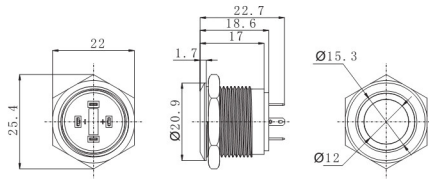

Ø19经济型带灯金属按钮 Metal Waterproof Push Button Switch with LED

名称/外观 Product appearance	带灯形式 Illuminated type	操作类别 Operation	触点 Contact	产品型号 Model	外壳材料 Crust Material	带灯颜色 Color	额定电压 Rated Voltage
高面环形圆形 / High ring round 	带灯 With LED	自复 Momentary	1NO	EJ19-261P□●	Nil:不锈钢 T:铜镀镍 A:铝 G:铜镀铬 B:铜镀黑色 Nil:Stainless steel T: Copper Plated Ni A: Aluminium G: Copper plated Cr B: Copper plated with black	请用下列颜色编码 替换型号中的"□" R 红色/Red G 绿色/Green Y 黄色/Yellow W 白色/White B 蓝色/Blue	请用下列颜色编码 替换型号中的"●" D:24VDC E:12VDC F:6.3VDC A1:110VAC A2:220VAC
实面环形圆形 / Flat ring round 	带灯 With LED	自复 Momentary	1NO	EJ19-271P□●			
实面点头圆形 / High point round 	带灯 With LED	自复 Momentary	1NO	EJ19-281P□●			
高面点头圆形 / High point round 	带灯 With LED	自复 Momentary	1NO	EJ19-291P□●