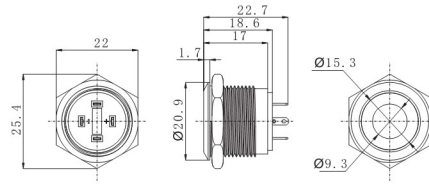

Ø19经济型带灯金属按钮 Metal Waterproof Push Button Switch with LED

名称/外观 Product appearance	带灯形式 Illuminated type	操作类别 Operation	触点 Contact	产品型号 Model	外壳材料 Crust Material	带灯颜色 Color	额定电压 Rated Voltage
高面环形圆形 / High ring round 	带灯 With LED	自复 Momentary	1NO	EJ19-261P□●	Nil:不锈钢 T:铜镀镍 A:铝 G:铜镀铬 B:铜镀黑色 Nil:Stainless steel T: Copper Plated Ni A: Aluminium G: Copper plated Cr B: Copper plated with black	请用下列颜色编码 替换型号中的"□" R 红色/Red G 绿色/Green Y 黄色/Yellow W 白色/White B 蓝色/Blue	请用下列颜色编码 替换型号中的"●" D:24VDC E:12VDC F:6.3VDC A1:110VAC A2:220VAC
实面环形圆形 / Flat ring round 	带灯 With LED	自复 Momentary	1NO	EJ19-271P□●			
实面点头圆形 / High point round 	带灯 With LED	自复 Momentary	1NO	EJ19-281P□●			
高面点头圆形 / High point round 	带灯 With LED	自复 Momentary	1NO	EJ19-291P□●