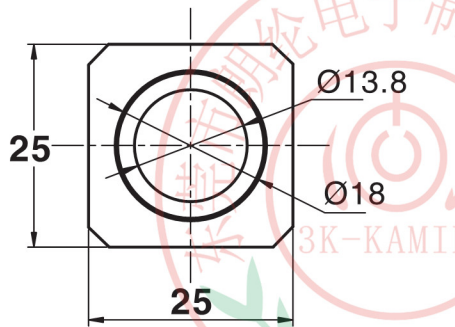

Ø22金属带灯按钮开关 Metal Push Button Switch with LED

名称/外观 Product appearance	带灯形式 Illuminated type	操作类别 Operation	触点 Contact	产品型号 Model	外壳材料 Crust Material	带灯颜色 Color	额定电压 Rated Voltage
环面方形 / Ring square 	带灯 With LED	自复 Momentary	1NO+1NC	22J16-27S1 □●	不锈钢 Stainless steel	请用下列颜色编码 替换型号中的"□" R 红色/Red G 绿色/Green Y 黄色/Yellow W 白色/White B 蓝色/Blue	请用下列颜色编码 替换型号中的"●" D:24VDC E:12VDC F:6.3VDC A1:110VAC A2:220VAC
			2NO+2NC	22J16-27S2 □●			
		自锁 Maintained	1NO+1NC	22J16-37S1 □●			
			2NO+2NC	22J16-37S2 □●			
点面方形 / Point square 	带灯 With LED	自复 Momentary	1NO+1NC	22J16-28S1 □●	不锈钢 Stainless steel		
			2NO+2NC	22J16-28S2 □●			
		自锁 Maintained	1NO+1NC	22J16-38S1 □●			
			2NO+2NC	22J16-38S2 □●			

方形平钮带灯

单刀/1Pole
双刀/2Pole

方形平钮带头灯

单刀/1Pole
双刀/2Pole