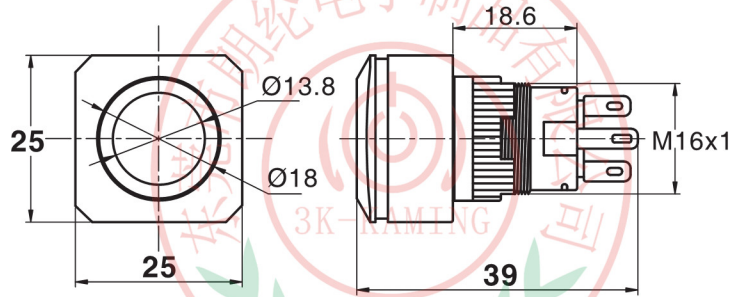

Ø22金属带灯按钮开关 Metal Push Button Switch with LED

名称/外观 Product appearance	带灯形式 Illuminated type	操作类别 Operation	触点 Contact	产品型号 Model	外壳材料 Crust Material	带灯颜色 Color	额定电压 Rated Voltage
环面方形 / Ring square 	带灯 With LED	自复 Momentary	1NO+1NC	<b>22J16-27S1</b> □●	不锈钢 Stainless steel	请用下列颜色编码 替换型号中的"□" R 红色/Red G 绿色/Green Y 黄色/Yellow W 白色/White B 蓝色/Blue	请用下列颜色编码 替换型号中的"●" D:24VDC E:12VDC F:6.3VDC A1:110VAC A2:220VAC
			2NO+2NC	<b>22J16-27S2</b> □●			
		自锁 Maintained	1NO+1NC	<b>22J16-37S1</b> □●			
			2NO+2NC	<b>22J16-37S2</b> □●			
点面方形 / Point square 	带灯 With LED	自复 Momentary	1NO+1NC	<b>22J16-28S1</b> □●	不锈钢 Stainless steel		
			2NO+2NC	<b>22J16-28S2</b> □●			
		自锁 Maintained	1NO+1NC	<b>22J16-38S1</b> □●			
			2NO+2NC	<b>22J16-38S2</b> □●			

方形平钮带灯

单刀/1Pole  
双刀/2Pole

方形平钮带头灯

单刀/1Pole  
双刀/2Pole