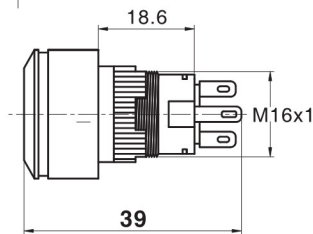

Ø22金属按钮开关 Metal Push Button Switch

名称/外观 Product appearance	带灯形式 Illuminated type	操作类别 Operation	触点 Contact	产品型号 Model	外壳材料 Crust Material
实面圆形 / Flat round 	不带灯 Without LED	自复 Momentary	1NO+1NC	22J16-211	不锈钢 Stainless steel
			2NO+2NC	22J16-212	
		自锁 Maintained	1NO+1NC	22J16-311	
			2NO+2NC	22J16-312	
高面圆形 / High round 	不带灯 Without LED	自复 Momentary	1NO+1NC	22J16-221	不锈钢 Stainless steel
			2NO+2NC	22J16-222	
		自锁 Maintained	1NO+1NC	22J16-321	
			2NO+2NC	22J16-322	
弧面圆形 / Domed round 	不带灯 Without LED	自复 Momentary	1NO+1NC	22J16-231	不锈钢 Stainless steel
			2NO+2NC	22J16-232	
		自锁 Maintained	1NO+1NC	22J16-331	
			2NO+2NC	22J16-332	

圆形平钮

单刀/1Pole
双刀/2Pole

圆形高位钮

单刀/1Pole
双刀/2Pole

圆形弧钮

单刀/1Pole
双刀/2Pole