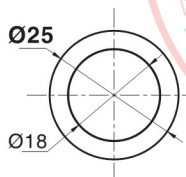

Ø22金属按钮开关 Metal Push Button Switch

名称/外观 Product appearance	带灯形式 Illuminated type	操作类别 Operation	触点 Contact	产品型号 Model	外壳材料 Crust Material
实面圆形 / Flat round 	不带灯 Without LED	自复 Momentary	1NO+1NC	22J16-211	不锈钢 Stainless steel
			2NO+2NC	22J16-212	
		自锁 Maintained	1NO+1NC	22J16-311	
			2NO+2NC	22J16-312	
高面圆形 / High round 	不带灯 Without LED	自复 Momentary	1NO+1NC	22J16-221	不锈钢 Stainless steel
			2NO+2NC	22J16-222	
		自锁 Maintained	1NO+1NC	22J16-321	
			2NO+2NC	22J16-322	
弧面圆形 / Domed round 	不带灯 Without LED	自复 Momentary	1NO+1NC	22J16-231	不锈钢 Stainless steel
			2NO+2NC	22J16-232	
		自锁 Maintained	1NO+1NC	22J16-331	
			2NO+2NC	22J16-332	

圆形平钮

单刀/1Pole
双刀/2Pole

圆形高位钮

单刀/1Pole
双刀/2Pole

圆形弧钮

单刀/1Pole
双刀/2Pole