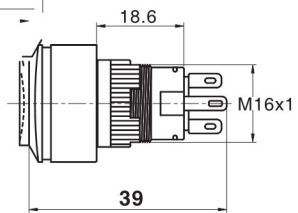

Ø22金属按钮开关 Metal Push Button Switch

名称/外观 Product appearance	带灯形式 Illuminated type	操作类别 Operation	触点 Contact	产品型号 Model	外壳材料 Crust Material
实面方形 / Flat square 	不带灯 Without LED	自复 Momentary	1NO+1NC	22J16-21S1	不锈钢 Stainless steel
			2NO+2NC	22J16-21S2	
		自锁 Maintained	1NO+1NC	22J16-31S1	
			2NO+2NC	22J16-31S2	
高面方形 / High square 	不带灯 Without LED	自复 Momentary	1NO+1NC	22J16-22S1	不锈钢 Stainless steel
			2NO+2NC	22J16-22S2	
		自锁 Maintained	1NO+1NC	22J16-32S1	
			2NO+2NC	22J16-32S2	
弧面方形 / Domed square 	不带灯 Without LED	自复 Momentary	1NO+1NC	22J16-23S1	不锈钢 Stainless steel
			2NO+2NC	22J16-23S2	
		自锁 Maintained	1NO+1NC	22J16-33S1	
			2NO+2NC	22J16-33S2	

方形平钮

单刀/1Pole
双刀/2Pole

方形高位钮

单刀/1Pole
双刀/2Pole

方形弧钮

单刀/1Pole
双刀/2Pole