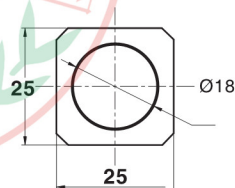

Ø22金属按钮开关 Metal Push Button Switch

名称/外观 Product appearance	带灯形式 Illuminated type	操作类别 Operation	触点 Contact	产品型号 Model	外壳材料 Crust Material
实面方形 / Flat square 	不带灯 Without LED	自复 Momentary	1NO+1NC	22J16-21S1	不锈钢 Stainless steel
			2NO+2NC	22J16-21S2	
		自锁 Maintained	1NO+1NC	22J16-31S1	
			2NO+2NC	22J16-31S2	
高面方形 / High square 	不带灯 Without LED	自复 Momentary	1NO+1NC	22J16-22S1	不锈钢 Stainless steel
			2NO+2NC	22J16-22S2	
		自锁 Maintained	1NO+1NC	22J16-32S1	
			2NO+2NC	22J16-32S2	
弧面方形 / Domed square 	不带灯 Without LED	自复 Momentary	1NO+1NC	22J16-23S1	不锈钢 Stainless steel
			2NO+2NC	22J16-23S2	
		自锁 Maintained	1NO+1NC	22J16-33S1	
			2NO+2NC	22J16-33S2	

方形平钮

单刀/1Pole
双刀/2Pole

方形高位钮

单刀/1Pole
双刀/2Pole

方形弧钮

单刀/1Pole
双刀/2Pole