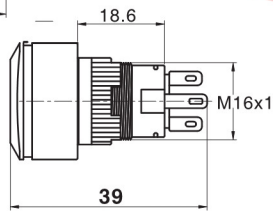

Ø22金属按钮开关 Metal Push Button Switch

名称/外观 Product appearance	带灯形式 Illuminated type	操作类别 Operation	触点 Contact	产品型号 Model	外壳材料 Crust Material
实面方形 / Flat square 	不带灯 Without LED	自复 Momentary	1NO+1NC	22J16-21S1	不锈钢 Stainless steel
			2NO+2NC	22J16-21S2	
		自锁 Maintained	1NO+1NC	22J16-31S1	
			2NO+2NC	22J16-31S2	
高面方形 / High square 	不带灯 Without LED	自复 Momentary	1NO+1NC	22J16-22S1	不锈钢 Stainless steel
			2NO+2NC	22J16-22S2	
		自锁 Maintained	1NO+1NC	22J16-32S1	
			2NO+2NC	22J16-32S2	
弧面方形 / Domed square 	不带灯 Without LED	自复 Momentary	1NO+1NC	22J16-23S1	不锈钢 Stainless steel
			2NO+2NC	22J16-23S2	
		自锁 Maintained	1NO+1NC	22J16-33S1	
			2NO+2NC	22J16-33S2	

方形平钮

单刀/1Pole
双刀/2Pole

方形高位钮

单刀/1Pole
双刀/2Pole

方形弧钮

单刀/1Pole
双刀/2Pole