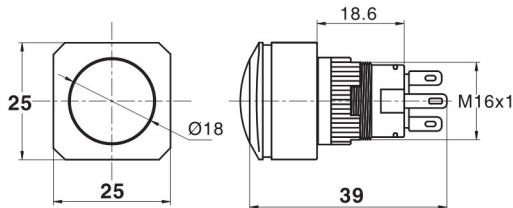

Ø22金属按钮开关 Metal Push Button Switch

名称/外观 Product appearance	带灯形式 Illuminated type	操作类别 Operation	触点 Contact	产品型号 Model	外壳材料 Crust Material
实面方形 / Flat square 	不带灯 Without LED	自复 Momentary	1NO+1NC	22J16-21S1	不锈钢 Stainless steel
			2NO+2NC	22J16-21S2	
		自锁 Maintained	1NO+1NC	22J16-31S1	
			2NO+2NC	22J16-31S2	
高面方形 / High square 	不带灯 Without LED	自复 Momentary	1NO+1NC	22J16-22S1	不锈钢 Stainless steel
			2NO+2NC	22J16-22S2	
		自锁 Maintained	1NO+1NC	22J16-32S1	
			2NO+2NC	22J16-32S2	
弧面方形 / Domed square 	不带灯 Without LED	自复 Momentary	1NO+1NC	22J16-23S1	不锈钢 Stainless steel
			2NO+2NC	22J16-23S2	
		自锁 Maintained	1NO+1NC	22J16-33S1	
			2NO+2NC	22J16-33S2	

方形平钮

单刀/1Pole
双刀/2Pole

方形高位钮

单刀/1Pole
双刀/2Pole

方形弧钮

单刀/1Pole
双刀/2Pole