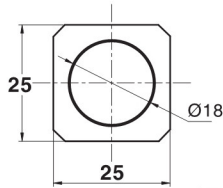

Ø22金属按钮开关 Metal Push Button Switch

名称/外观 Product appearance	带灯形式 Illuminated type	操作类别 Operation	触点 Contact	产品型号 Model	外壳材料 Crust Material
实面方形 / Flat square 	不带灯 Without LED	自复 Momentary	1NO+1NC	22J16-21S1	不锈钢 Stainless steel
			2NO+2NC	22J16-21S2	
		自锁 Maintained	1NO+1NC	22J16-31S1	
			2NO+2NC	22J16-31S2	
高面方形 / High square 	不带灯 Without LED	自复 Momentary	1NO+1NC	22J16-22S1	不锈钢 Stainless steel
			2NO+2NC	22J16-22S2	
		自锁 Maintained	1NO+1NC	22J16-32S1	
			2NO+2NC	22J16-32S2	
弧面方形 / Domed square 	不带灯 Without LED	自复 Momentary	1NO+1NC	22J16-23S1	不锈钢 Stainless steel
			2NO+2NC	22J16-23S2	
		自锁 Maintained	1NO+1NC	22J16-33S1	
			2NO+2NC	22J16-33S2	

方形平钮

单刀/1Pole
双刀/2Pole

方形高位钮

单刀/1Pole
双刀/2Pole

方形弧钮

单刀/1Pole
双刀/2Pole