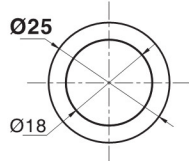

Ø22金属按钮开关 Metal Push Button Switch

名称/外观 Product appearance	带灯形式 Illuminated type	操作类别 Operation	触点 Contact	产品型号 Model	外壳材料 Crust Material
实面圆形 / Flat round 	不带灯 Without LED	自复 Momentary	1NO+1NC	22J16-211	不锈钢 Stainless steel
			2NO+2NC	22J16-212	
		自锁 Maintained	1NO+1NC	22J16-311	
			2NO+2NC	22J16-312	
高面圆形 / High round 	不带灯 Without LED	自复 Momentary	1NO+1NC	22J16-221	不锈钢 Stainless steel
			2NO+2NC	22J16-222	
		自锁 Maintained	1NO+1NC	22J16-321	
			2NO+2NC	22J16-322	
弧面圆形 / Domed round 	不带灯 Without LED	自复 Momentary	1NO+1NC	22J16-231	不锈钢 Stainless steel
			2NO+2NC	22J16-232	
		自锁 Maintained	1NO+1NC	22J16-331	
			2NO+2NC	22J16-332	

圆形平钮

单刀/1Pole
双刀/2Pole

圆形高位钮

单刀/1Pole
双刀/2Pole

圆形弧钮

单刀/1Pole
双刀/2Pole