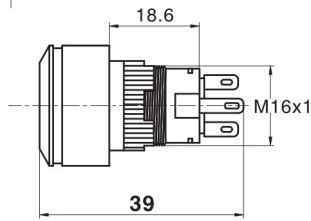

Ø22金属按钮开关 Metal Push Button Switch

名称/外观 Product appearance	带灯形式 Illuminated type	操作类别 Operation	触点 Contact	产品型号 Model	外壳材料 Crust Material
实面圆形 / Flat round 	不带灯 Without LED	自复 Momentary	1NO+1NC	22J16-211	不锈钢 Stainless steel
			2NO+2NC	22J16-212	
		自锁 Maintained	1NO+1NC	22J16-311	
			2NO+2NC	22J16-312	
高面圆形 / High round 	不带灯 Without LED	自复 Momentary	1NO+1NC	22J16-221	不锈钢 Stainless steel
			2NO+2NC	22J16-222	
		自锁 Maintained	1NO+1NC	22J16-321	
			2NO+2NC	22J16-322	
弧面圆形 / Domed round 	不带灯 Without LED	自复 Momentary	1NO+1NC	22J16-231	不锈钢 Stainless steel
			2NO+2NC	22J16-232	
		自锁 Maintained	1NO+1NC	22J16-331	
			2NO+2NC	22J16-332	

圆形平钮

单刀/1Pole
双刀/2Pole

圆形高位钮

单刀/1Pole
双刀/2Pole

圆形弧钮

单刀/1Pole
双刀/2Pole