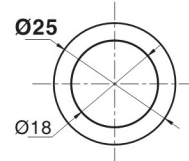

Ø22金属按钮开关 Metal Push Button Switch

名称/外观 Product appearance	带灯形式 Illuminated type	操作类别 Operation	触点 Contact	产品型号 Model	外壳材料 Crust Material
实面圆形 / Flat round 	不带灯 Without LED	自复 Momentary	1NO+1NC	22J16-211	不锈钢 Stainless steel
			2NO+2NC	22J16-212	
		自锁 Maintained	1NO+1NC	22J16-311	
			2NO+2NC	22J16-312	
高面圆形 / High round 	不带灯 Without LED	自复 Momentary	1NO+1NC	22J16-221	不锈钢 Stainless steel
			2NO+2NC	22J16-222	
		自锁 Maintained	1NO+1NC	22J16-321	
			2NO+2NC	22J16-322	
弧面圆形 / Domed round 	不带灯 Without LED	自复 Momentary	1NO+1NC	22J16-231	不锈钢 Stainless steel
			2NO+2NC	22J16-232	
		自锁 Maintained	1NO+1NC	22J16-331	
			2NO+2NC	22J16-332	

圆形平钮

单刀/1Pole
双刀/2Pole

圆形高位钮

单刀/1Pole
双刀/2Pole

圆形弧钮

单刀/1Pole
双刀/2Pole