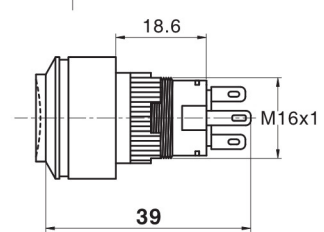

Ø22金属按钮开关 Metal Push Button Switch

名称/外观 Product appearance	带灯形式 Illuminated type	操作类别 Operation	触点 Contact	产品型号 Model	外壳材料 Crust Material
实面圆形 / Flat round 	不带灯 Without LED	自复 Momentary	1NO+1NC	22J16-211	不锈钢 Stainless steel
			2NO+2NC	22J16-212	
		自锁 Maintained	1NO+1NC	22J16-311	
			2NO+2NC	22J16-312	
高面圆形 / High round 	不带灯 Without LED	自复 Momentary	1NO+1NC	22J16-221	不锈钢 Stainless steel
			2NO+2NC	22J16-222	
		自锁 Maintained	1NO+1NC	22J16-321	
			2NO+2NC	22J16-322	
弧面圆形 / Domed round 	不带灯 Without LED	自复 Momentary	1NO+1NC	22J16-231	不锈钢 Stainless steel
			2NO+2NC	22J16-232	
		自锁 Maintained	1NO+1NC	22J16-331	
			2NO+2NC	22J16-332	

圆形平钮

单刀/1Pole
双刀/2Pole

圆形高位钮

单刀/1Pole
双刀/2Pole

圆形弧钮

单刀/1Pole
双刀/2Pole