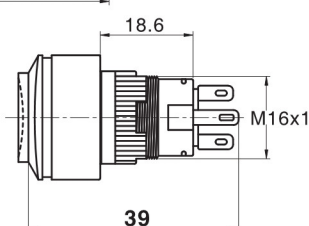

Ø22金属按钮开关 Metal Push Button Switch

名称/外观 Product appearance	带灯形式 Illuminated type	操作类别 Operation	触点 Contact	产品型号 Model	外壳材料 Crust Material
实面方形 / Flat square 	不带灯 Without LED	自复 Momentary	1NO+1NC	<b>22J16-21S1</b>	不锈钢 Stainless steel
			2NO+2NC	<b>22J16-21S2</b>	
		自锁 Maintained	1NO+1NC	<b>22J16-31S1</b>	
			2NO+2NC	<b>22J16-31S2</b>	
高面方形 / High square 	不带灯 Without LED	自复 Momentary	1NO+1NC	<b>22J16-22S1</b>	不锈钢 Stainless steel
			2NO+2NC	<b>22J16-22S2</b>	
		自锁 Maintained	1NO+1NC	<b>22J16-32S1</b>	
			2NO+2NC	<b>22J16-32S2</b>	
弧面方形 / Domed square 	不带灯 Without LED	自复 Momentary	1NO+1NC	<b>22J16-23S1</b>	不锈钢 Stainless steel
			2NO+2NC	<b>22J16-23S2</b>	
		自锁 Maintained	1NO+1NC	<b>22J16-33S1</b>	
			2NO+2NC	<b>22J16-33S2</b>	

方形平钮

单刀/1Pole  
双刀/2Pole

方形高位钮

单刀/1Pole  
双刀/2Pole

方形弧钮

双刀/2Pole  
单刀/1Pole