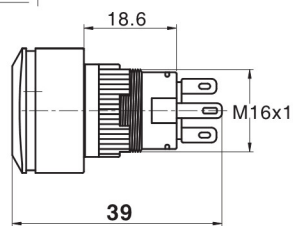

Ø22金属按钮开关 Metal Push Button Switch

名称/外观 Product appearance	带灯形式 Illuminated type	操作类别 Operation	触点 Contact	产品型号 Model	外壳材料 Crust Material
实面方形 / Flat square 	不带灯 Without LED	自复 Momentary	1NO+1NC	<b>22J16-21S1</b>	不锈钢 Stainless steel
			2NO+2NC	<b>22J16-21S2</b>	
		自锁 Maintained	1NO+1NC	<b>22J16-31S1</b>	
			2NO+2NC	<b>22J16-31S2</b>	
高面方形 / High square 	不带灯 Without LED	自复 Momentary	1NO+1NC	<b>22J16-22S1</b>	不锈钢 Stainless steel
			2NO+2NC	<b>22J16-22S2</b>	
		自锁 Maintained	1NO+1NC	<b>22J16-32S1</b>	
			2NO+2NC	<b>22J16-32S2</b>	
弧面方形 / Domed square 	不带灯 Without LED	自复 Momentary	1NO+1NC	<b>22J16-23S1</b>	不锈钢 Stainless steel
			2NO+2NC	<b>22J16-23S2</b>	
		自锁 Maintained	1NO+1NC	<b>22J16-33S1</b>	
			2NO+2NC	<b>22J16-33S2</b>	

方形平钮

单刀/1Pole  
双刀/2Pole

方形高位钮

单刀/1Pole  
双刀/2Pole

方形弧钮

双刀/2Pole  
单刀/1Pole