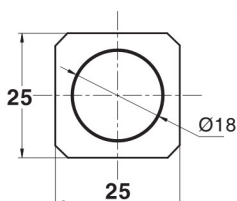

Ø22金属按钮开关 Metal Push Button Switch

名称/外观 Product appearance	带灯形式 Illuminated type	操作类别 Operation	触点 Contact	产品型号 Model	外壳材料 Crust Material
实面方形 / Flat square 	不带灯 Without LED	自复 Momentary	1NO+1NC	<b>22J16-21S1</b>	不锈钢 Stainless steel
			2NO+2NC	<b>22J16-21S2</b>	
		自锁 Maintained	1NO+1NC	<b>22J16-31S1</b>	
			2NO+2NC	<b>22J16-31S2</b>	
高面方形 / High square 	不带灯 Without LED	自复 Momentary	1NO+1NC	<b>22J16-22S1</b>	不锈钢 Stainless steel
			2NO+2NC	<b>22J16-22S2</b>	
		自锁 Maintained	1NO+1NC	<b>22J16-32S1</b>	
			2NO+2NC	<b>22J16-32S2</b>	
弧面方形 / Domed square 	不带灯 Without LED	自复 Momentary	1NO+1NC	<b>22J16-23S1</b>	不锈钢 Stainless steel
			2NO+2NC	<b>22J16-23S2</b>	
		自锁 Maintained	1NO+1NC	<b>22J16-33S1</b>	
			2NO+2NC	<b>22J16-33S2</b>	

方形平钮

单刀/1Pole  
双刀/2Pole

方形高位钮

单刀/1Pole  
双刀/2Pole

方形弧钮

双刀/2Pole  
单刀/1Pole