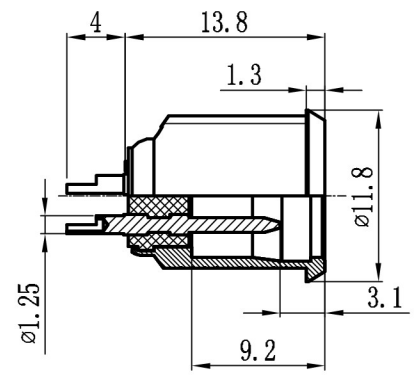

ALLOWANCE	
UNDER 3	±0.1
3 TO 6	+0.15
6 TO 15	+0.2
15 TO 50	+0.25
50 OVER	+0.3

MODEL NO: MJM3-01	ALLOWANCE:	DRAWN BY:
TYPE: MINI XLR CABLE SOCKET	UNIT: mm	CHECKED BY:
MATERIAL NO:	SCALE:	APPROVED BY:
PROJECTION		