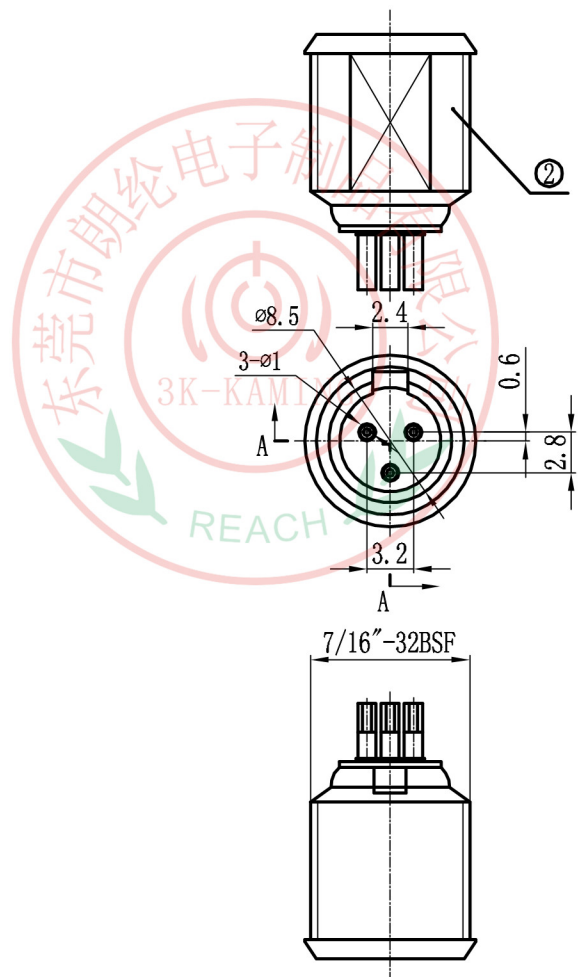

ALLOWANCE	
UNDER 3	±0.1
3 TO 6	+0.15
6 TO 15	+0.2
15 TO 50	+0.25
50 OVER	+0.3

MODEL NO: MJM3-01	ALLOWANCE:	DRAWN BY:
TYPE: MINI XLR CABLE SOCKET	UNIT: mm	CHECKED BY:
MATERIAL NO:	SCALE:	APPROVED BY:
PROJECTION		