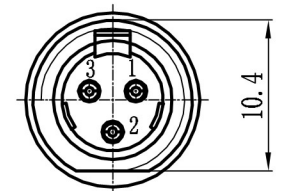

ALLOWANCE	
UNDER 3	±0.1
3 TO 6	+0.15
6 TO 15	+0.2
15 TO 50	+0.25
50 OVER	+0.3

MODEL NO: MJM3-01	ALLOWANCE:	DRAWN BY:
TYPE: MINI XLR CABLE SOCKET	UNIT: mm	CHECKED BY:
MATERIAL NO:	SCALE:	APPROVED BY:
PROJECTION		