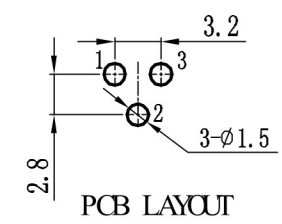

ALLOWANCE	
UNDER 3	±0.1
3 TO 6	+0.15
6 TO 15	+0.2
15 TO 50	+0.25
50 OVER	+0.3

MODEL NO: MJM3-01	ALLOWANCE:	DRAWN BY:
TYPE: MINI XLR CABLE SOCKET	UNIT: mm	CHECKED BY:
MATERIAL NO:	SCALE:	APPROVED BY:
PROJECTION		