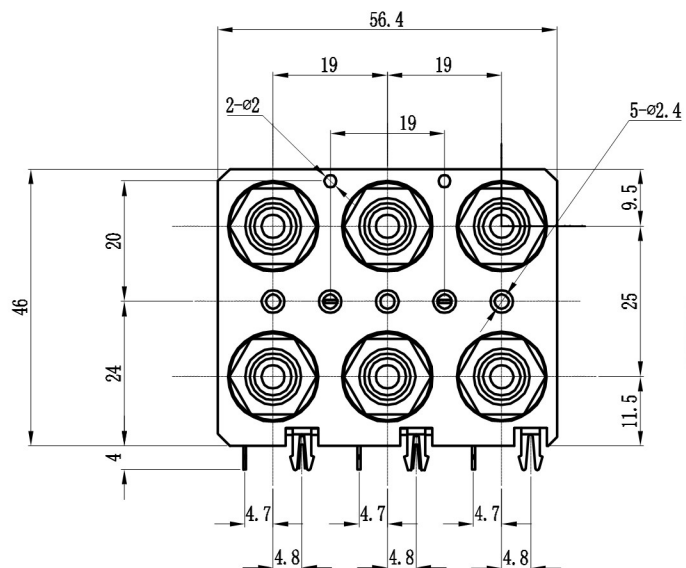

ALLOWANCE	
UNDER 3	±0.1
3 TO 6	±0.15
6 TO 15	±0.2
15 TO 50	±0.25
50 OVER	±0.3

MODEL NO: WP6-32B	ALLOWANCE:	DRAWN BY:
TYPE: WP PUSH TERMINAL	UNIT: mm	CHECKED BY:
MATERIAL NO:	SCALE:	APPROVED BY:
PROJECTION		东莞市朗纶电子制品有限公司 Dongguan langlun electronic products Co., Ltd