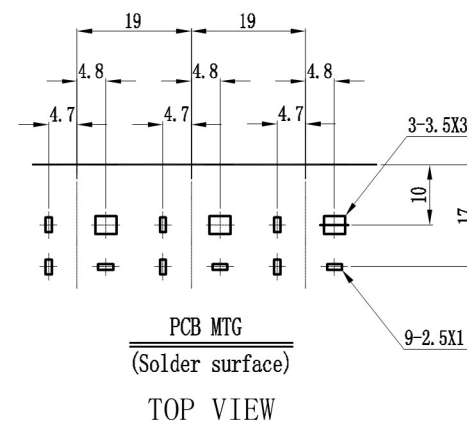

ALLOWANCE	
UNDER 3	±0.1
3 TO 6	±0.15
6 TO 15	±0.2
15 TO 50	±0.25
50 OVER	±0.3

MODEL NO: WP6-32B	ALLOWANCE:	DRAWN BY:
TYPE: WP PUSH TERMINAL	UNIT: mm	CHECKED BY:
MATERIAL NO:	SCALE:	APPROVED BY:
PROJECTION		东莞市朗纶电子制品有限公司 Dongguan langlun electronic products Co., Ltd