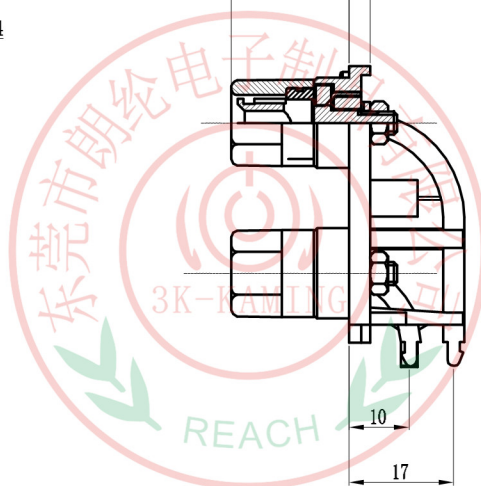

ALLOWANCE	
UNDER 3	±0.1
3 TO 6	±0.15
6 TO 15	±0.2
15 TO 50	±0.25
50 OVER	±0.3

MODEL NO: WP6-32B	ALLOWANCE:	DRAWN BY:
TYPE: WP PUSH TERMINAL	UNIT: mm	CHECKED BY:
MATERIAL NO:	SCALE:	APPROVED BY:
PROJECTION		东莞市朗纶电子制品有限公司 Dongguan langlun electronic products Co., Ltd