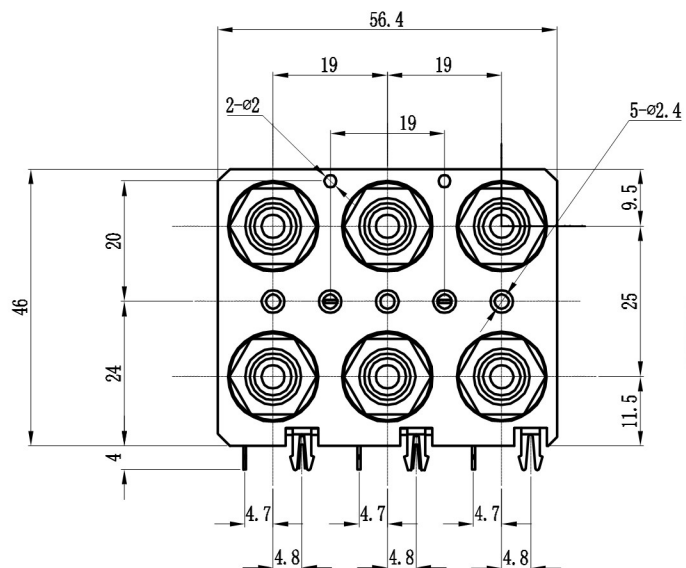

ALLOWANCE	
UNDER 3	±0.1
3 TO 6	±0.15
6 TO 15	±0.2
15 TO 50	±0.25
50 OVER	±0.3

MODEL NO: WP6-32B	ALLOWANCE:	DRAWN BY:
TYPE: WP PUSH TERMINAL	UNIT: mm	CHECKED BY:
MATERIAL NO:	SCALE:	APPROVED BY:
PROJECTION 		东莞市朗纶电子制品有限公司 Dongguan langlun electronic products Co., Ltd