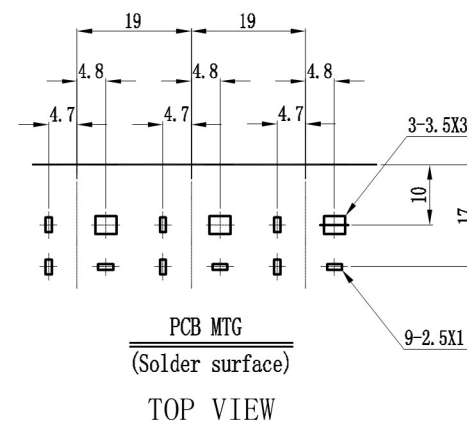

ALLOWANCE	
UNDER 3	±0.1
3 TO 6	±0.15
6 TO 15	±0.2
15 TO 50	±0.25
50 OVER	±0.3

MODEL NO: WP6-32B	ALLOWANCE:	DRAWN BY:
TYPE: WP PUSH TERMINAL	UNIT: mm	CHECKED BY:
MATERIAL NO:	SCALE:	APPROVED BY:
PROJECTION 		东莞市朗纶电子制品有限公司 Dongguan langlun electronic products Co., Ltd