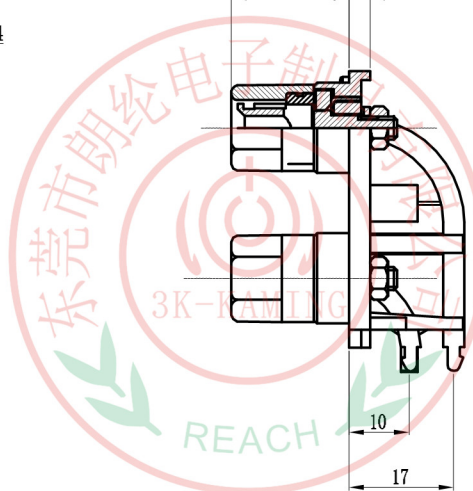

ALLOWANCE	
UNDER 3	±0.1
3 TO 6	±0.15
6 TO 15	±0.2
15 TO 50	±0.25
50 OVER	±0.3

MODEL NO: WP6-32B	ALLOWANCE:	DRAWN BY:
TYPE: WP PUSH TERMINAL	UNIT: mm	CHECKED BY:
MATERIAL NO:	SCALE:	APPROVED BY:
PROJECTION 		东莞市朗纶电子制品有限公司 Dongguan langlun electronic products Co., Ltd