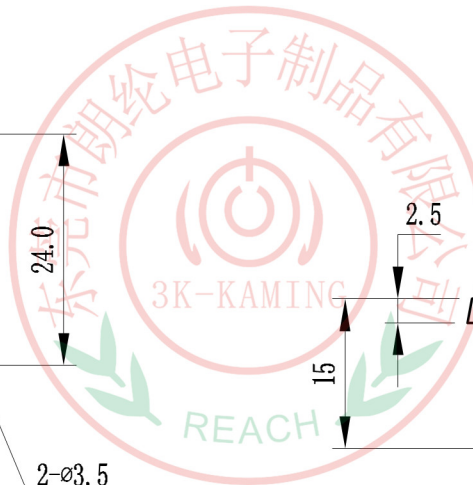

| ALLOWANCE | |
|-----------|-------|
| UNDER 3 | ±0.1 |
| 3 TO 6 | ±0.15 |
| 6 TO 15 | ±0.2 |
| 15 TO 50 | ±0.25 |
| 50 OVER | ±0.3 |

TOP VIEW

| | | |
|---|---|--|
| MODEL NO: WP4-35 | ALLOWANCE: | DRAWN BY: |
| TYPE: WP PUSH TERMINAL | UNIT: mm | CHECKED BY: |
| MATERIAL NO: | SCALE: | APPROVED BY: |
| PROJECTION  |  | 东莞市朗纶电子制品有限公司 Dongguan langlun electronic products Co., Ltd |