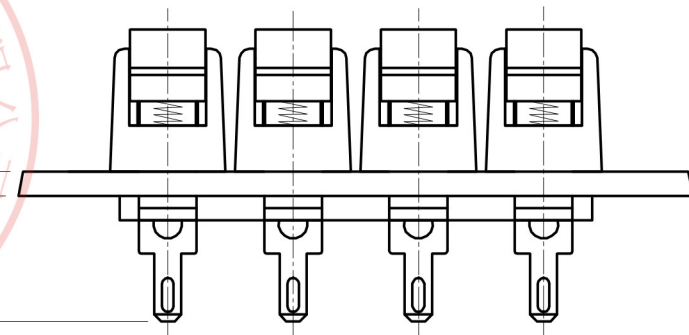

| ALLOWANCE | |
|-----------|-------|
| UNDER 3 | ±0.1 |
| 3 TO 6 | ±0.15 |
| 6 TO 15 | ±0.2 |
| 15 TO 50 | ±0.25 |
| 50 OVER | ±0.3 |

TOP VIEW

| | | |
|---|---|--|
| MODEL NO: WP4-35 | ALLOWANCE: | DRAWN BY: |
| TYPE: WP PUSH TERMINAL | UNIT: mm | CHECKED BY: |
| MATERIAL NO: | SCALE: | APPROVED BY: |
| PROJECTION  |  | 东莞市朗纶电子制品有限公司 Dongguan langlun electronic products Co., Ltd |