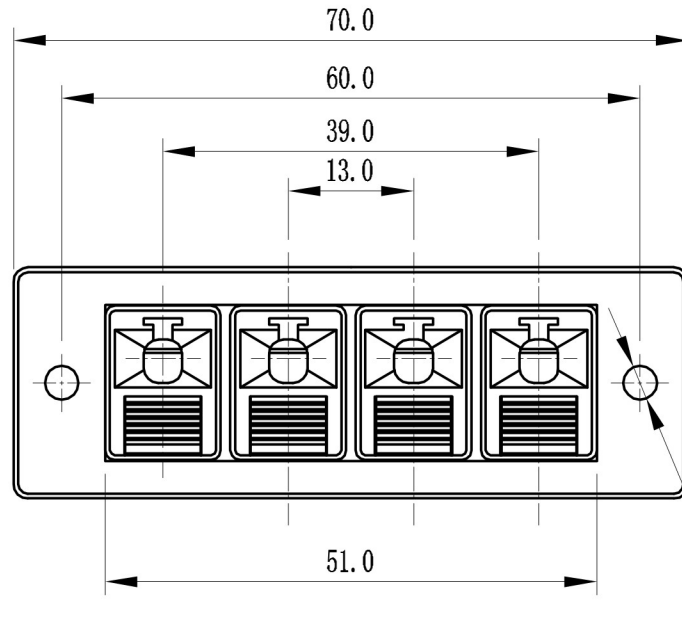

| ALLOWANCE | |
|-----------|-------|
| UNDER 3 | ±0.1 |
| 3 TO 6 | ±0.15 |
| 6 TO 15 | ±0.2 |
| 15 TO 50 | ±0.25 |
| 50 OVER | ±0.3 |

TOP VIEW

| | | |
|---|---|--|
| MODEL NO: WP4-35 | ALLOWANCE: | DRAWN BY: |
| TYPE: WP PUSH TERMINAL | UNIT: mm | CHECKED BY: |
| MATERIAL NO: | SCALE: | APPROVED BY: |
| PROJECTION  |  | 东莞市朗纶电子制品有限公司 Dongguan langlun electronic products Co., Ltd |