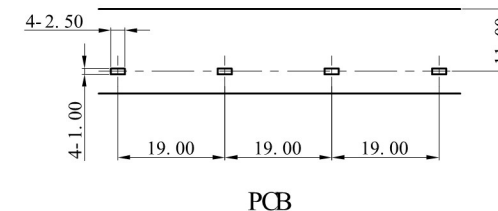

ALLOWANCE	
UNDER 3	± 0.1
3 TO 6	± 0.15
6 TO 15	± 0.2
15 TO 50	± 0.25
50 OVER	± 0.3

B- BLACK

R- RED

4	TERMINAL- C	H65-0.6Y	4	CuSn PLATED	MODEL NO : WP4-23A	ALLOWANCE:	DRAWN BY:
3	WASHER	ABS 750	4	BLACK/ RED	TYPE: WP PUSH TERMINAL	UNIT: mm	CHECKED BY:
2	TERMINAL- A	HPb59-1	4	N PLATED	MATERIAL NO : 50342302	SCALE:	APPROVED BY:
1	HOUSE	ABS 750	1	BLACK	PROJECTION	 东莞市朗纶电子制品有限公司 Dongguan langlun electronic products Co., Ltd	
NO	PART NAME	MATERIAL	QTY	FINISHING			