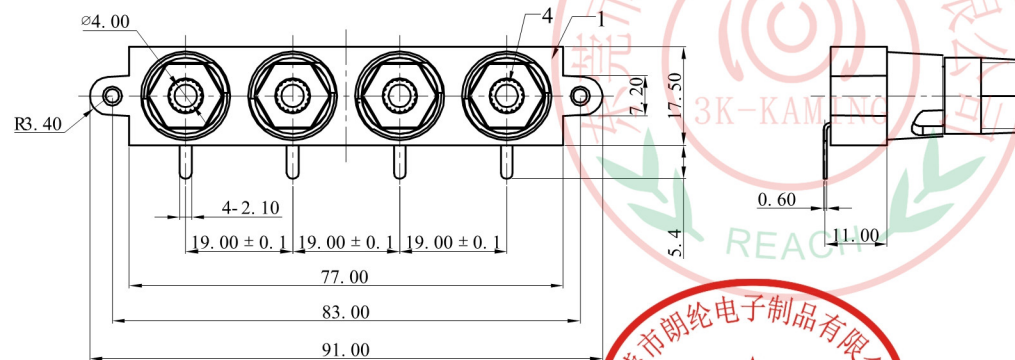

ALLOWANCE	
UNDER 3	± 0.1
3 TO 6	± 0.15
6 TO 15	± 0.2
15 TO 50	± 0.25
50 OVER	± 0.3

B- BLACK

R- RED

4	TERMINAL- C	H65-0.6Y	4	CuSn PLATED	MODEL NO : WP4-23A	ALLOWANCE:	DRAWN BY:
3	WASHER	ABS 750	4	BLACK/ RED	TYPE: WP PUSH TERMINAL	UNIT: mm	CHECKED BY:
2	TERMINAL- A	HPb59-1	4	N PLATED	MATERIAL NO : 50342302	SCALE:	APPROVED BY:
1	HOUSE	ABS 750	1	BLACK	PROJECTION	 东莞市朗纶电子制品有限公司 Dongguan langlun electronic products Co., Ltd	
NO	PART NAME	MATERIAL	QTY	FINISHING			