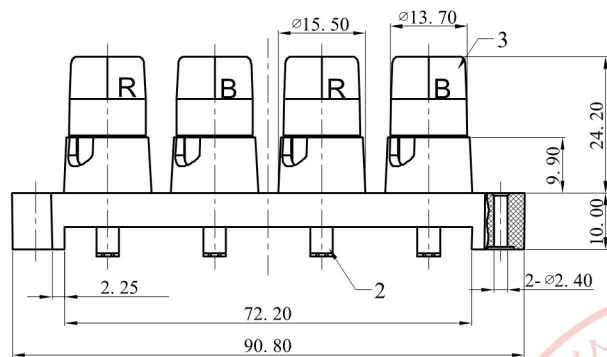

ALLOWANCE	
UNDER 3	± 0.1
3 TO 6	± 0.15
6 TO 15	± 0.2
15 TO 50	± 0.25
50 OVER	± 0.3

B- BLACK

R- RED

4	TERMINAL- C	H65-0.6Y	4	CuSn PLATED	MODEL NO : WP4-23A	ALLOWANCE:	DRAWN BY:
3	WASHER	ABS 750	4	BLACK/ RED	TYPE: WP PUSH TERMINAL	UNIT: mm	CHECKED BY:
2	TERMINAL- A	HPb59-1	4	N PLATED	MATERIAL NO : 50342302	SCALE:	APPROVED BY:
1	HOUSE	ABS 750	1	BLACK	PROJECTION	 东莞市朗纶电子制品有限公司 Dongguan langlun electronic products Co., Ltd	
NO	PART NAME	MATERIAL	QTY	FINISHING			