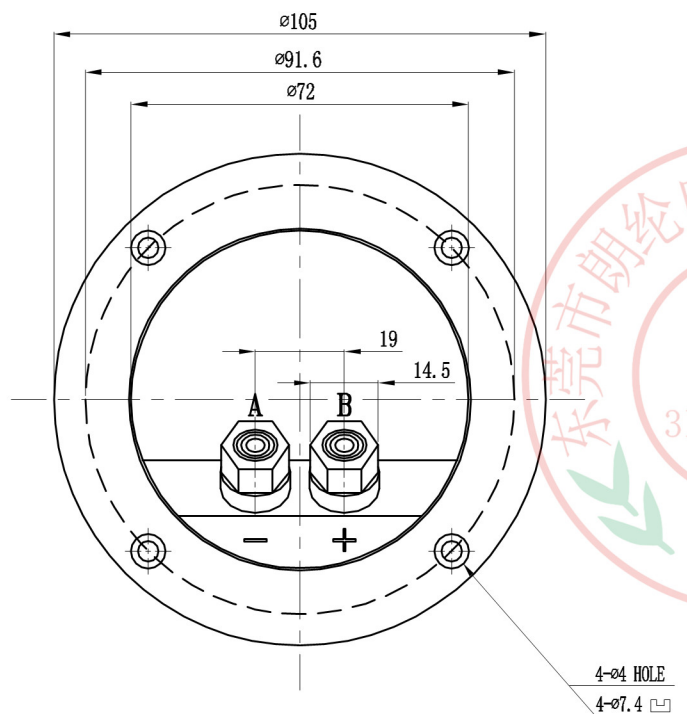

ALLOWANCE	
UNDER 3	±0.1
3 TO 6	±0.15
6 TO 15	±0.2
15 TO 50	±0.25
50 OVER	±0.3

MODEL NO: WP2-45	ALLOWANCE:	DRAWN BY:
TYPE: WP PUSH TERMINAL	UNIT: mm	CHECKED BY:
MATERIAL NO:	SCALE:	APPROVED BY:
PROJECTION		东莞市朗纶电子制品有限公司 Dongguan langlun electronic products Co., Ltd