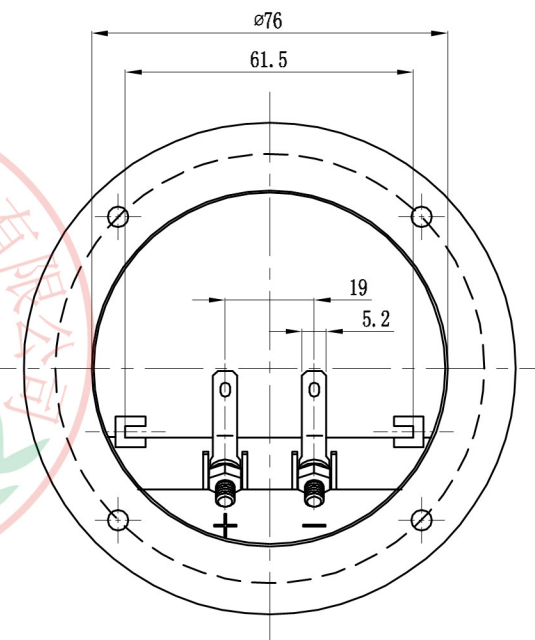

ALLOWANCE	
UNDER 3	±0.1
3 TO 6	±0.15
6 TO 15	±0.2
15 TO 50	±0.25
50 OVER	±0.3

MODEL NO: WP2-45	ALLOWANCE:	DRAWN BY:
TYPE: WP PUSH TERMINAL	UNIT: mm	CHECKED BY:
MATERIAL NO:	SCALE:	APPROVED BY:
PROJECTION		东莞市朗纶电子制品有限公司 Dongguan langlun electronic products Co., Ltd