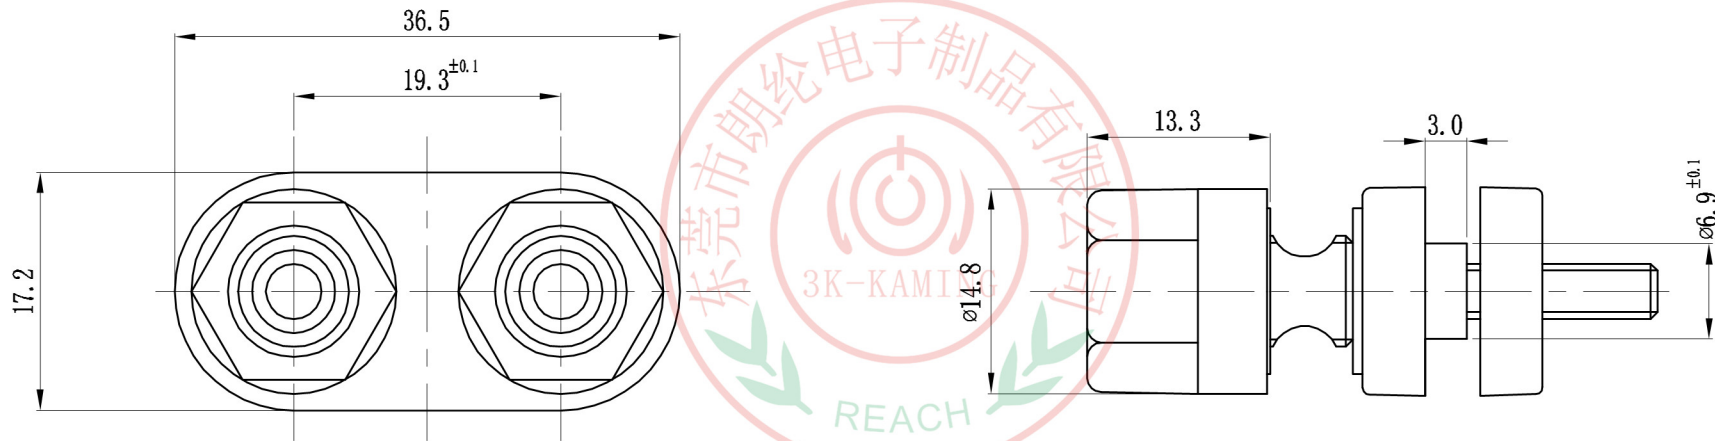

| ALLOWANCE |       |
|-----------|-------|
| UNDER 3   | ±0.1  |
| 3 TO 6    | ±0.15 |
| 6 TO 15   | ±0.2  |
| 15 TO 50  | ±0.25 |
| 50 OVER   | ±0.3  |

|                                                                                                     |                                                                                       |                                                                |
|-----------------------------------------------------------------------------------------------------|---------------------------------------------------------------------------------------|----------------------------------------------------------------|
| MODEL NO: WP2-24A                                                                                   | ALLOWANCE:                                                                            | DRAWN BY:                                                      |
| TYPE: WP PUSH TERMINAL                                                                              | UNIT: mm                                                                              | CHECKED BY:                                                    |
| MATERIAL NO:                                                                                        | SCALE:                                                                                | APPROVED BY:                                                   |
| PROJECTION<br> |  | 东莞市朗纶电子制品有限公司<br>Dongguan langlun electronic products Co., Ltd |