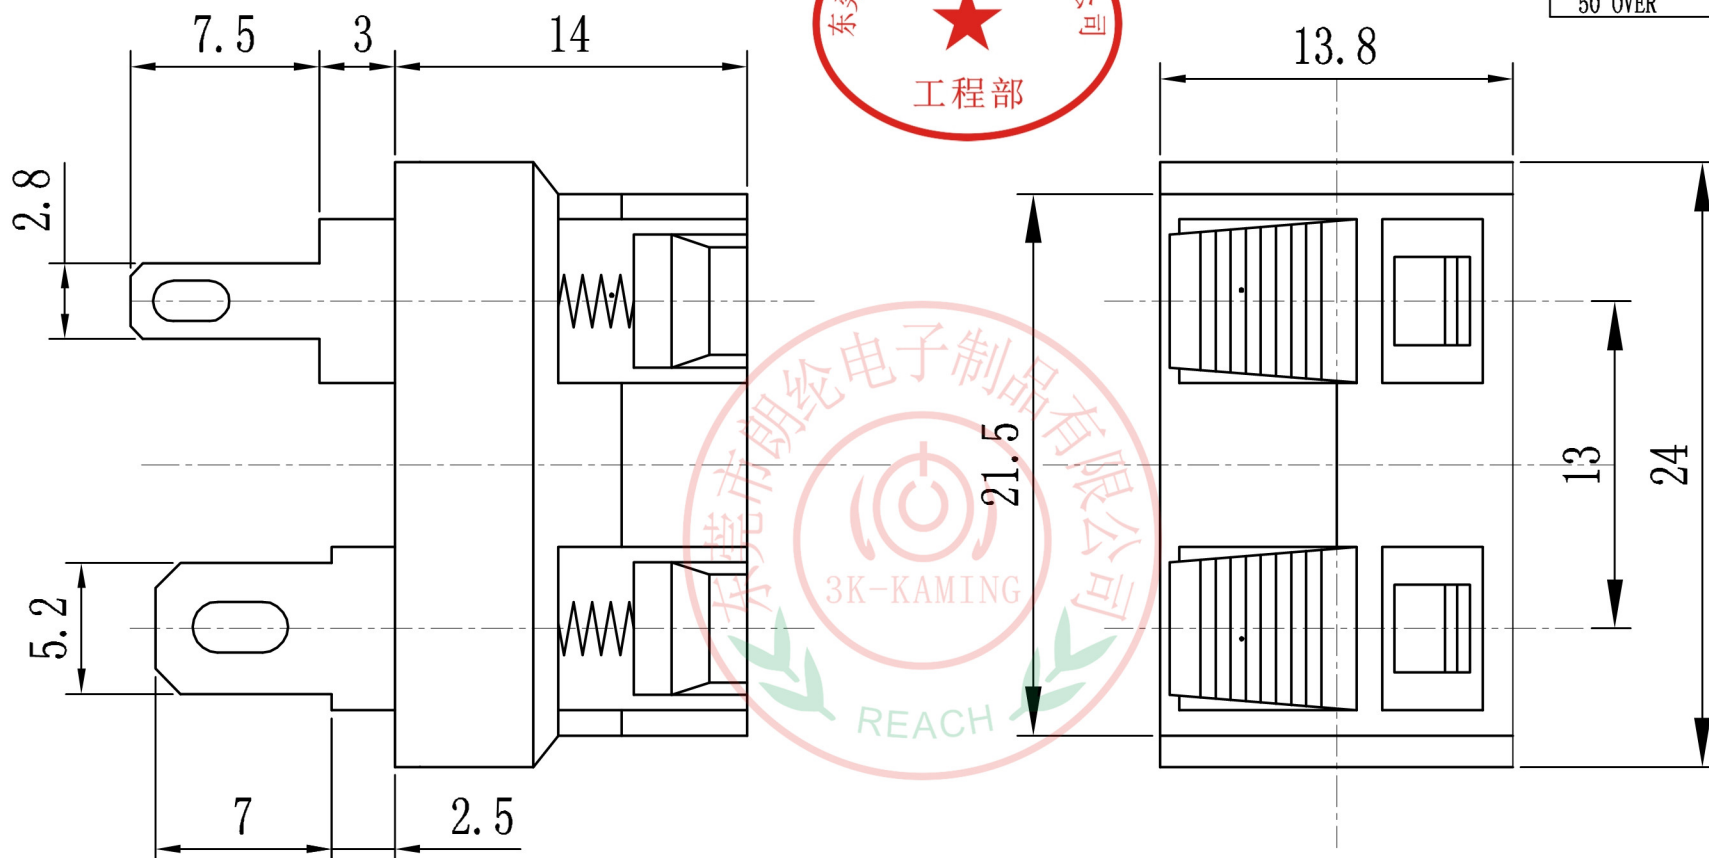

ALLOWANCE	
UNDER 3	±0.1
3 TO 6	±0.15
6 TO 15	±0.2
15 TO 50	±0.25
50 OVER	±0.3

MODEL NO: WP2-8F	ALLOWANCE:	DRAWN BY:
TYPE: WP PUSH TERMINAL	UNIT: mm	CHECKED BY:
MATERIAL NO:	SCALE:	APPROVED BY:
PROJECTION		东莞市朗纶电子制品有限公司 Dongguan langlun electronic products Co., Ltd