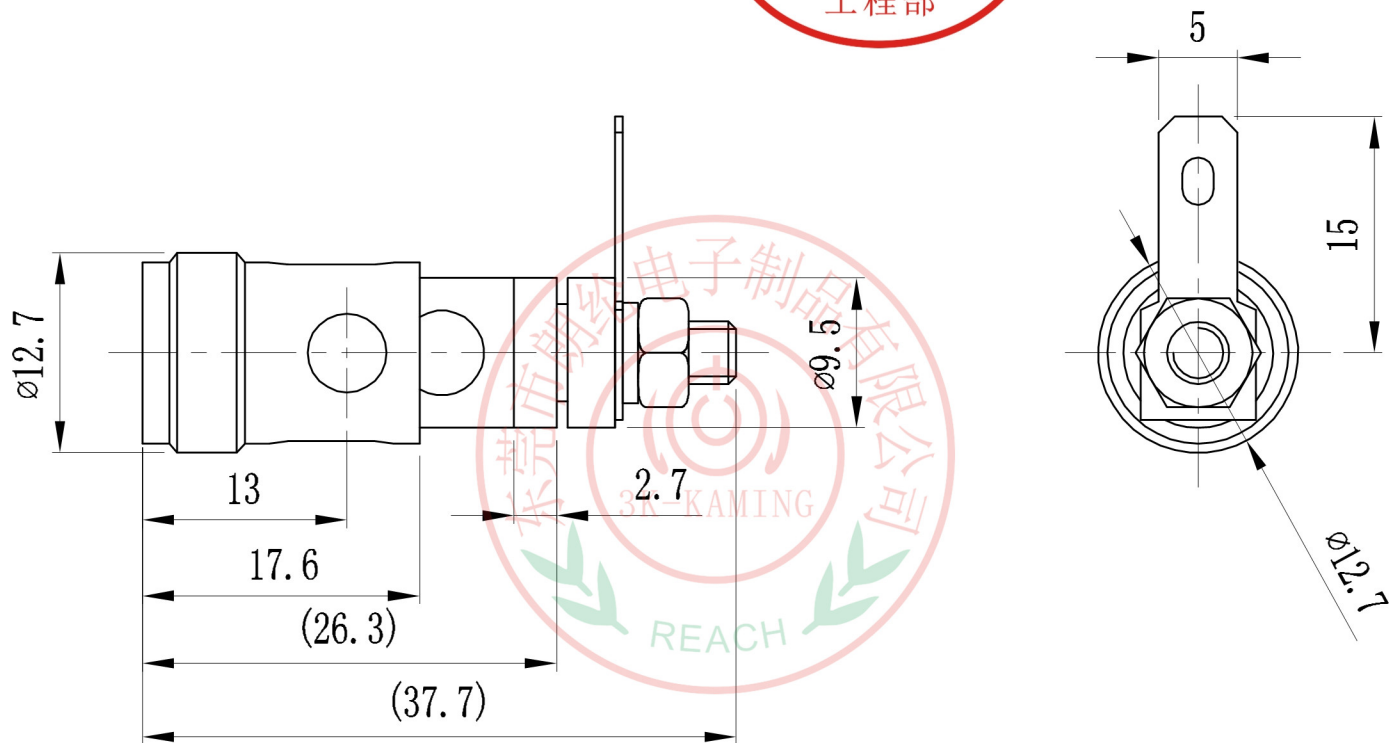

| ALLOWANCE |       |
|-----------|-------|
| UNDER 3   | ±0.1  |
| 3 TO 6    | ±0.15 |
| 6 TO 15   | ±0.2  |
| 15 TO 50  | ±0.25 |
| 50 OVER   | ±0.3  |

|                        |            |  |
|------------------------|------------|--|
| MODEL NO: WP1-8        | ALLOWANCE: | DRAWN BY:  |
| TYPE: WP PUSH TERMINAL | UNIT: mm   | CHECKED BY:  |
| MATERIAL NO:           | SCALE:     | APPROVED BY:   |
| PROJECTION             |            | 东莞市朗纶电子制品有限公司<br>Dongguan langlun electronic products Co., Ltd |
|                        |            |  |