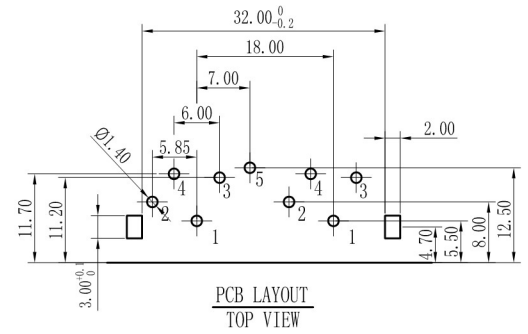

ALLOWANCE	
UNDER 3	±0.1
3 TO 6	±0.15
6 TO 15	±0.2
15 TO 50	±0.25
50 OVER	±0.3

COLOR TABLE

CODE	A	B
COLOR	BLACK	BLACK
CODE	C	D
COLOR	BLACK	BLACK

SCHEMATIC

8	TERMINAL-E	BRASS t=0.5	1	CuSn PLATED
7	TERMINAL-D	BRASS t=0.5	2	Au PLATED
6	TERMINAL-C	BRASS t=0.5	2	Au PLATED
5	TERMINAL-B	BRASS t=0.4	2	Au PLATED
4	TERMINAL-A	BRASS t=0.4	2	Au PLATED
3	SOCKET	BRASS	4	Au PLATED
2	WASHER	PBT	4	SEE COLOR TABLE
1	HOUSE	PPE	1	BLACK
NO:	PART NAME	MATERIAL	QTY	FINISHING

MODEL NO: RCA-432	ALLOWANCE	DRAWN BY:
TYPE: RCA JACK	UNIT: mm	CHECKED BY:
MATERIAL NO:	SCALE:	APPROVED BY:
PROJECTION		东莞市朗纶电子制品有限公司 Dongguan langlun electronic products Co., Ltd