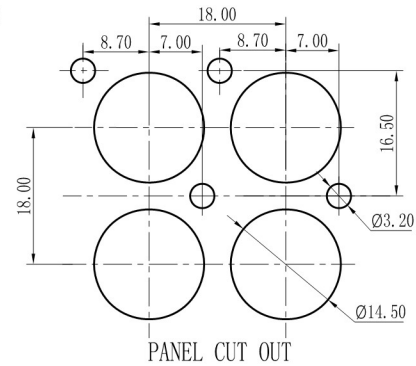

ALLOWANCE	
UNDER 3	±0.1
3 TO 6	±0.15
6 TO 15	±0.2
15 TO 50	±0.25
50 OVER	±0.3

COLOR TABLE

CODE	A	B
COLOR	BLACK	BLACK
CODE	C	D
COLOR	BLACK	BLACK

SCHEMATIC

8	TERMINAL-E	BRASS t=0.5	1	CuSn PLATED
7	TERMINAL-D	BRASS t=0.5	2	Au PLATED
6	TERMINAL-C	BRASS t=0.5	2	Au PLATED
5	TERMINAL-B	BRASS t=0.4	2	Au PLATED
4	TERMINAL-A	BRASS t=0.4	2	Au PLATED
3	SOCKET	BRASS	4	Au PLATED
2	WASHER	PBT	4	SEE COLOR TABLE
1	HOUSE	PPE	1	BLACK
NO:	PART NAME	MATERIAL	QTY	FINISHING

MODEL NO: RCA-432	ALLOWANCE	DRAWN BY:
TYPE: RCA JACK	UNIT: mm	CHECKED BY:
MATERIAL NO:	SCALE:	APPROVED BY:
PROJECTION		东莞市朗纶电子制品有限公司 Dongguan langlun electronic products Co., Ltd