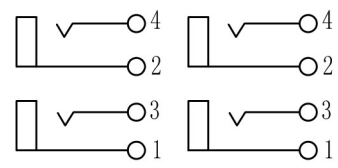

ALLOWANCE	
UNDER 3	±0.1
3 TO 6	±0.15
6 TO 15	±0.2
15 TO 50	±0.25
50 OVER	±0.3

COLOR TABLE

CODE	A	B
COLOR	BLACK	BLACK
CODE	C	D
COLOR	BLACK	BLACK

SCHEMATIC

8	TERMINAL-E	BRASS t=0.5	1	CuSn PLATED
7	TERMINAL-D	BRASS t=0.5	2	Au PLATED
6	TERMINAL-C	BRASS t=0.5	2	Au PLATED
5	TERMINAL-B	BRASS t=0.4	2	Au PLATED
4	TERMINAL-A	BRASS t=0.4	2	Au PLATED
3	SOCKET	BRASS	4	Au PLATED
2	WASHER	PBT	4	SEE COLOR TABLE
1	HOUSE	PPE	1	BLACK
NO:	PART NAME	MATERIAL	QTY	FINISHING

MODEL NO: RCA-432	ALLOWANCE	DRAWN BY:
TYPE: RCA JACK	UNIT: mm	CHECKED BY:
MATERIAL NO:	SCALE:	APPROVED BY:
PROJECTION		东莞市朗纶电子制品有限公司 Dongguan langlun electronic products Co., Ltd