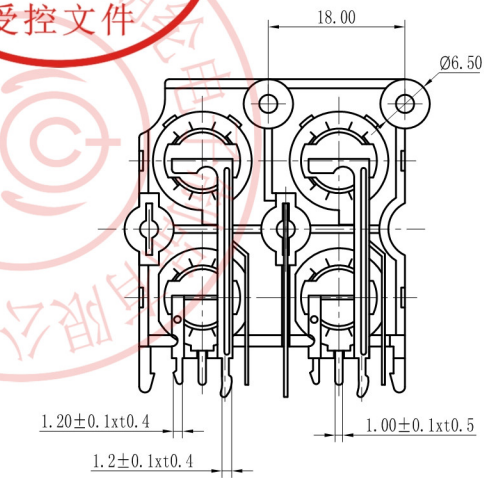

ALLOWANCE	
UNDER 3	±0.1
3 TO 6	±0.15
6 TO 15	±0.2
15 TO 50	±0.25
50 OVER	±0.3

COLOR TABLE

CODE	A	B
COLOR	BLACK	BLACK
CODE	C	D
COLOR	BLACK	BLACK

SCHEMATIC

8	TERMINAL-E	BRASS t=0.5	1	CuSn PLATED
7	TERMINAL-D	BRASS t=0.5	2	Au PLATED
6	TERMINAL-C	BRASS t=0.5	2	Au PLATED
5	TERMINAL-B	BRASS t=0.4	2	Au PLATED
4	TERMINAL-A	BRASS t=0.4	2	Au PLATED
3	SOCKET	BRASS	4	Au PLATED
2	WASHER	PBT	4	SEE COLOR TABLE
1	HOUSE	PPE	1	BLACK
NO:	PART NAME	MATERIAL	QTY	FINISHING

MODEL NO: RCA-432	ALLOWANCE	DRAWN BY:
TYPE: RCA JACK	UNIT: mm	CHECKED BY:
MATERIAL NO:	SCALE:	APPROVED BY:
PROJECTION		东莞市朗纶电子制品有限公司 Dongguan langlun electronic products Co., Ltd