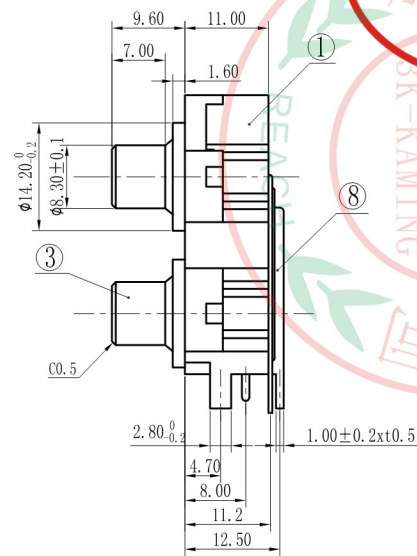

ALLOWANCE	
UNDER 3	±0.1
3 TO 6	±0.15
6 TO 15	±0.2
15 TO 50	±0.25
50 OVER	±0.3

COLOR TABLE

CODE	A	B
COLOR	BLACK	BLACK
CODE	C	D
COLOR	BLACK	BLACK

SCHEMATIC

8	TERMINAL-E	BRASS t=0.5	1	CuSn PLATED
7	TERMINAL-D	BRASS t=0.5	2	Au PLATED
6	TERMINAL-C	BRASS t=0.5	2	Au PLATED
5	TERMINAL-B	BRASS t=0.4	2	Au PLATED
4	TERMINAL-A	BRASS t=0.4	2	Au PLATED
3	SOCKET	BRASS	4	Au PLATED
2	WASHER	PBT	4	SEE COLOR TABLE
1	HOUSE	PPE	1	BLACK
NO:	PART NAME	MATERIAL	QTY	FINISHING

MODEL NO: RCA-432	ALLOWANCE	DRAWN BY:
TYPE: RCA JACK	UNIT: mm	CHECKED BY:
MATERIAL NO:	SCALE:	APPROVED BY:
PROJECTION		东莞市朗纶电子制品有限公司 Dongguan langlun electronic products Co., Ltd