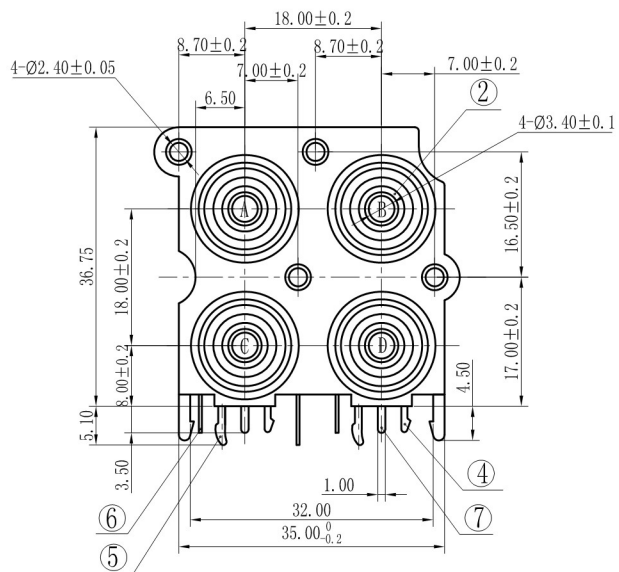

ALLOWANCE	
UNDER 3	±0.1
3 TO 6	±0.15
6 TO 15	±0.2
15 TO 50	±0.25
50 OVER	±0.3

COLOR TABLE

CODE	A	B
COLOR	BLACK	BLACK
CODE	C	D
COLOR	BLACK	BLACK

SCHEMATIC

8	TERMINAL-E	BRASS t=0.5	1	CuSn PLATED
7	TERMINAL-D	BRASS t=0.5	2	Au PLATED
6	TERMINAL-C	BRASS t=0.5	2	Au PLATED
5	TERMINAL-B	BRASS t=0.4	2	Au PLATED
4	TERMINAL-A	BRASS t=0.4	2	Au PLATED
3	SOCKET	BRASS	4	Au PLATED
2	WASHER	PBT	4	SEE COLOR TABLE
1	HOUSE	PPE	1	BLACK
NO:	PART NAME	MATERIAL	QTY	FINISHING

MODEL NO: RCA-432	ALLOWANCE	DRAWN BY:
TYPE: RCA JACK	UNIT: mm	CHECKED BY:
MATERIAL NO:	SCALE:	APPROVED BY:
PROJECTION		东莞市朗纶电子制品有限公司 Dongguan langlun electronic products Co., Ltd