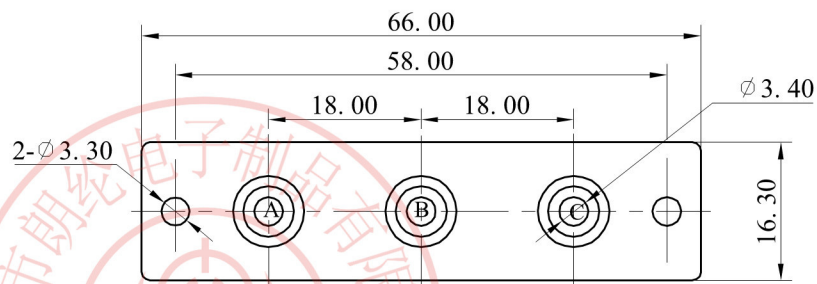

ALLOWANCE	
UNDER 3	± 0.1
3 TO 6	± 0.15
6 TO 15	± 0.2
15 TO 50	± 0.25
50 OVER	± 0.3

MODEL NO : RCA-303	ALLOWANCE:	DRAWN BY:
TYPE: RCA JACK	UNIT: mm	CHECKED BY:
MATERIAL NO :	SCALE:	APPROVED BY:
PROJECTION		东莞市朗纶电子制品有限公司 Dongguan langlun electronic products Co., Ltd
