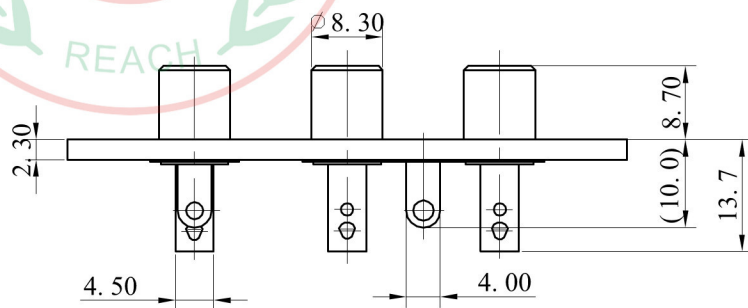

ALLOWANCE	
UNDER 3	± 0.1
3 TO 6	± 0.15
6 TO 15	± 0.2
15 TO 50	± 0.25
50 OVER	± 0.3

MODEL NO : RCA-303	ALLOWANCE:	DRAWN BY:
TYPE: RCA JACK	UNIT: mm	CHECKED BY:
MATERIAL NO :	SCALE:	APPROVED BY:
PROJECTION		东莞市朗纶电子制品有限公司 Dongguan langlun electronic products Co., Ltd
