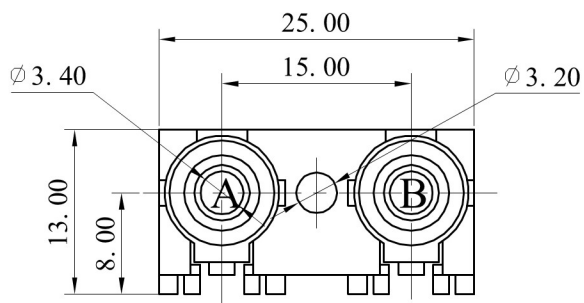

ALLOWANCE	
UNDER 3	± 0.1
3 TO 6	± 0.15
6 TO 15	± 0.2
15 TO 50	± 0.25
50 OVER	± 0.3

SCHMATIC

MODEL NO: RCA-220	ALLOWANCE:	DRAWN BY:
TYPE: RCA JACK	UNIT: mm	CHECKED BY:
MATERIAL NO :	SCALE:	APPROVED BY:
PROJECTION		东莞市朗纶电子制品有限公司 Dongguan langlun electronic products Co., Ltd