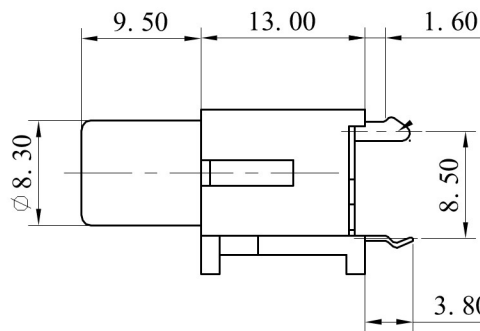

ALLOWANCE	
UNDER 3	± 0.1
3 TO 6	± 0.15
6 TO 15	± 0.2
15 TO 50	± 0.25
50 OVER	± 0.3

SCHMATIC

MODEL NO: RCA-220	ALLOWANCE:	DRAWN BY:
TYPE: RCA JACK	UNIT: mm	CHECKED BY:
MATERIAL NO :	SCALE:	APPROVED BY:
PROJECTION		东莞市朗纶电子制品有限公司 Dongguan langlun electronic products Co., Ltd