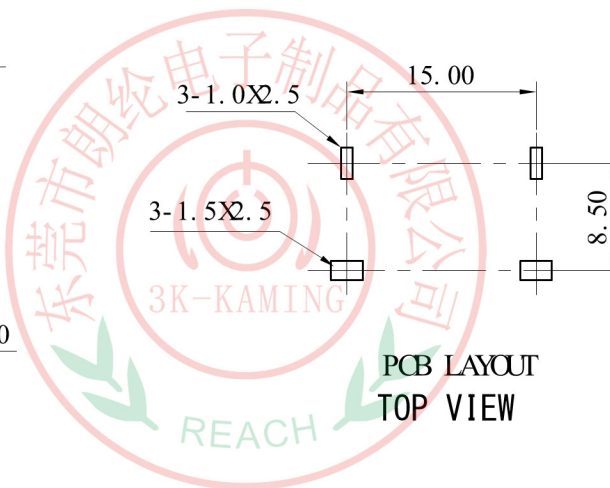

ALLOWANCE	
UNDER 3	± 0.1
3 TO 6	± 0.15
6 TO 15	± 0.2
15 TO 50	± 0.25
50 OVER	± 0.3

SCHMATIC

MODEL NO: RCA-220	ALLOWANCE:	DRAWN BY:
TYPE: RCA JACK	UNIT: mm	CHECKED BY:
MATERIAL NO :	SCALE:	APPROVED BY:
PROJECTION		东莞市朗纶电子制品有限公司 Dongguan langlun electronic products Co., Ltd