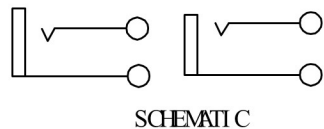

ALLOWANCE	
UNDER 3	± 0.1
3 TO 6	± 0.15
6 TO 15	± 0.2
15 TO 50	± 0.25
50 OVER	± 0.3

MODEL NO :RCA-210B	ALLOWANCE:	DRAWN BY:
TYPE: RCA JACK	UNIT: mm	CHECKED BY:
MATERIAL NO :	SCALE:	APPROVED BY:
PROJECTION		
		东莞市朗纶电子制品有限公司 Dongguan langlun electronic products Co., Ltd