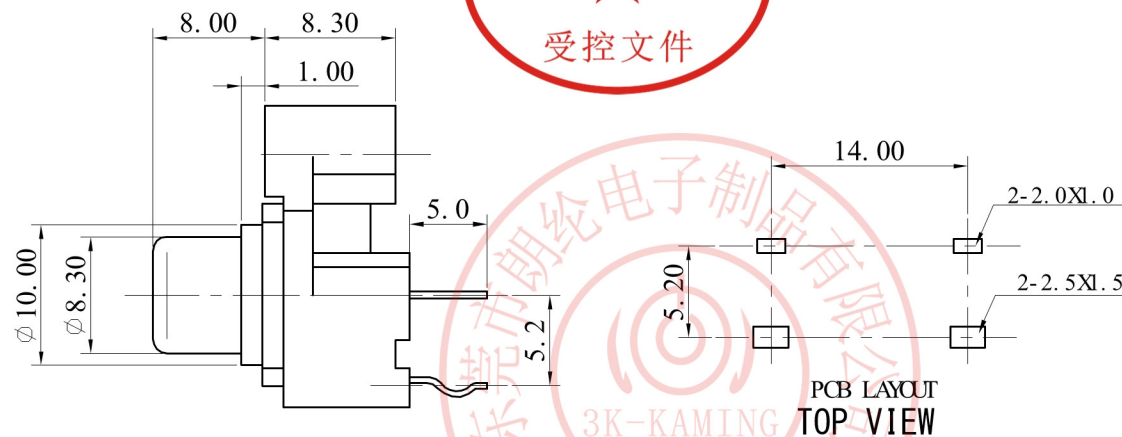

ALLOWANCE	
UNDER 3	± 0.1
3 TO 6	± 0.15
6 TO 15	± 0.2
15 TO 50	± 0.25
50 OVER	± 0.3

MODEL NO :RCA-210B	ALLOWANCE:	DRAWN BY:
TYPE: RCA JACK	UNIT: mm	CHECKED BY:
MATERIAL NO :	SCALE:	APPROVED BY:
PROJECTION		
		东莞市朗纶电子制品有限公司 Dongguan langlun electronic products Co., Ltd