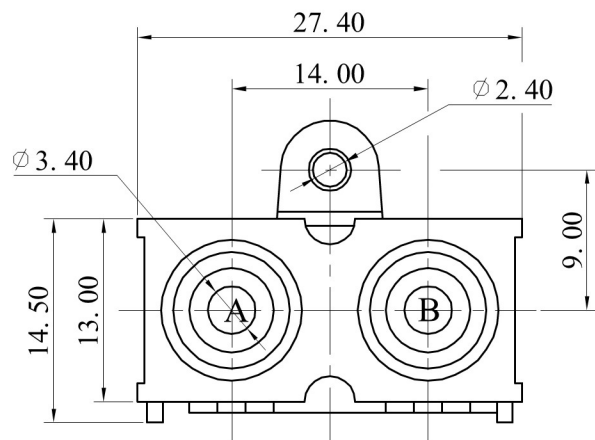

ALLOWANCE	
UNDER 3	± 0.1
3 TO 6	± 0.15
6 TO 15	± 0.2
15 TO 50	± 0.25
50 OVER	± 0.3

MODEL NO :RCA-210B	ALLOWANCE:	DRAWN BY:
TYPE: RCA JACK	UNIT: mm	CHECKED BY:
MATERIAL NO :	SCALE:	APPROVED BY:
PROJECTION		
		东莞市朗纶电子制品有限公司 Dongguan langlun electronic products Co., Ltd