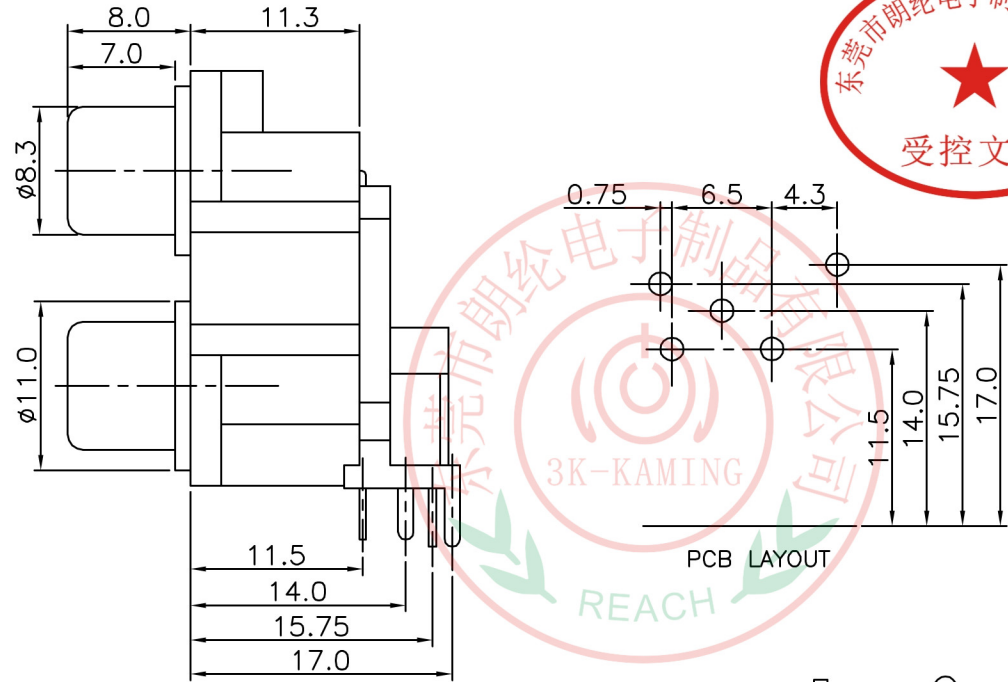

REV	A		
DATE	00/ 7/ 28		

6	TERMINAL-3	BRASS-0.4T	1	Tin Plating	 东莞市朗纶电子制品有限公司 Dongguan langlun electronic products Co., Ltd	TOLERANCE		RCA JACK		ITEM NO		RCA-207A	
5	TERMINAL-2	BRASS-0.4T	1	Tin Plating									
4	TERMINAL-1	BRASS-0.4T	1	Tin Plating		TITLE :		荣建		00/ 7/ 28		SCALE	
3	SOCKET	BRASS-0.4T	1	Tin/Gold Plating		UNDER 1	±0.05	DRAWING :		PROJECTI ON		UNIT mm	
2	WASHER	ABS	2			1-10	±0.15	APPROVE :		PROJECTI ON		UNIT mm	
1	HOUSING	ABS	1	BLACK		OVER 10	±0.25	APPROVE :		PROJECTI ON		UNIT mm	
NO.	PART	MATERIAL	QTY	REMARKS									