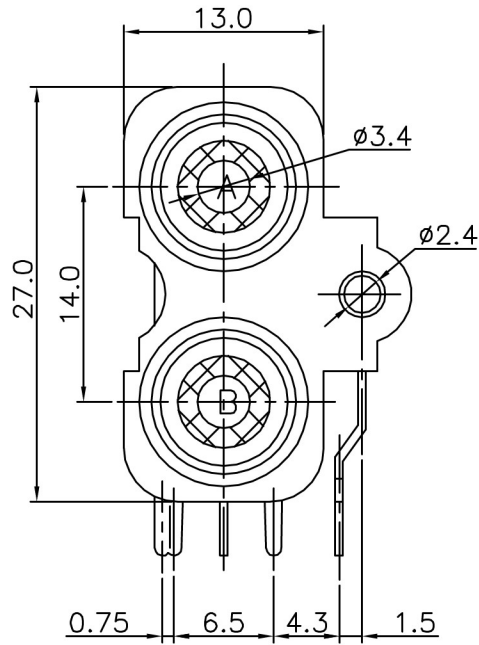

REV	A		
DATE	00/ 7/ 28		

6	TERMINAL-3	BRASS-0.4T	1	Tin Plating	 东莞市朗纶电子制品有限公司 Dongguan langlun electronic products Co., Ltd	TOLERANCE		RCA JACK		ITEM NO		RCA-207A	
5	TERMINAL-2	BRASS-0.4T	1	Tin Plating									
4	TERMINAL-1	BRASS-0.4T	1	Tin Plating		TITLE :		荣建		00/ 7/ 28		SCALE	
3	SOCKET	BRASS-0.4T	1	Tin/Gold Plating		UNDER 1	±0.05	DRAWING :		PROJECTI ON		UNIT mm	
2	WASHER	ABS	2			1-10	±0.15	APPROVE :		PROJECTI ON		UNIT mm	
1	HOUSING	ABS	1	BLACK		OVER 10	±0.25	APPROVE :		PROJECTI ON		UNIT mm	
NO.	PART	MATERIAL	QTY	REMARKS									