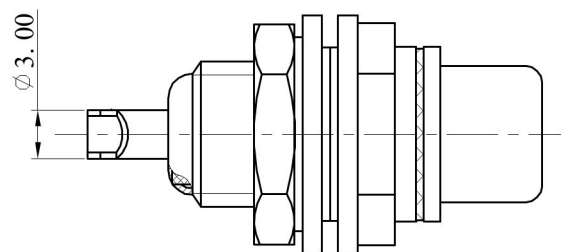

ALLOWANCE	
UNDER 3	± 0.1
3 TO 6	± 0.15
6 TO 15	± 0.2
15 TO 50	± 0.25
50 OVER	± 0.3

MODEL NO: RCA-113D	ALLOWANCE:	DRAWN BY:
TYPE: RCA JACK	UNIT: mm	CHECKED BY:
MATERIAL NO :	SCALE:	APPROVED BY:
PROJECTION		东莞市朗纶电子制品有限公司 Dongguan langlun electronic products Co., Ltd
		