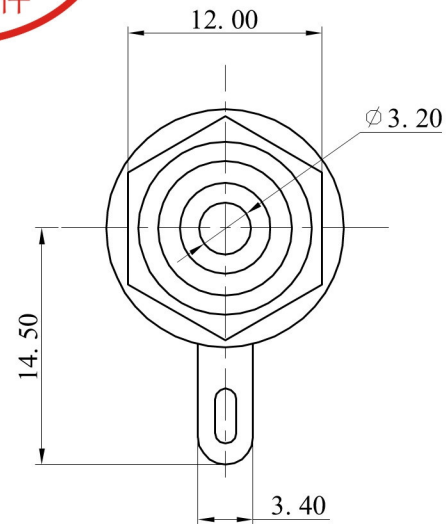

ALLOWANCE	
UNDER 3	± 0.1
3 TO 6	± 0.15
6 TO 15	± 0.2
15 TO 50	± 0.25
50 OVER	± 0.3

MODEL NO: RCA-113D	ALLOWANCE:	DRAWN BY:
TYPE: RCA JACK	UNIT: mm	CHECKED BY:
MATERIAL NO :	SCALE:	APPROVED BY:
PROJECTION		东莞市朗纶电子制品有限公司 Dongguan langlun electronic products Co., Ltd
		