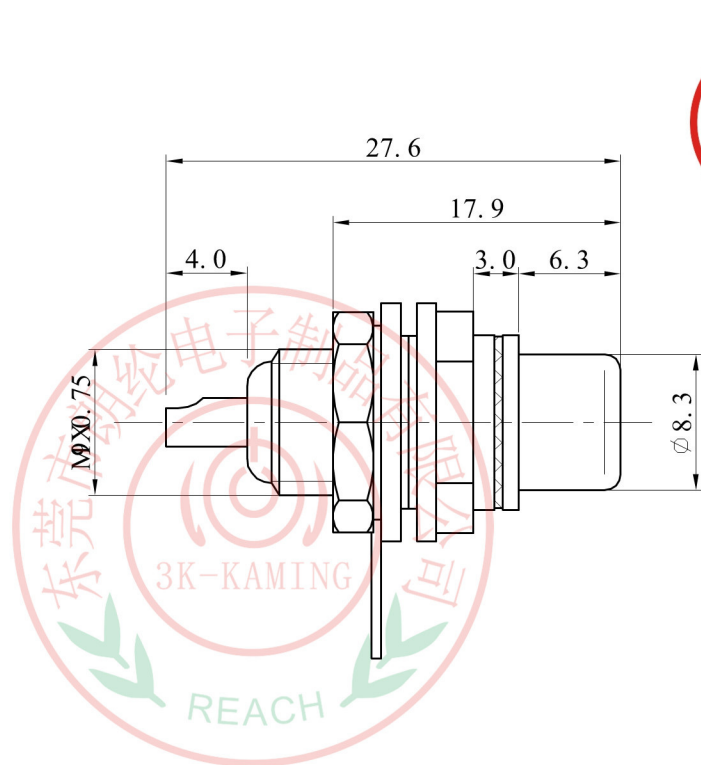

ALLOWANCE	
UNDER 3	± 0.1
3 TO 6	± 0.15
6 TO 15	± 0.2
15 TO 50	± 0.25
50 OVER	± 0.3

MODEL NO: RCA-113D	ALLOWANCE:	DRAWN BY:
TYPE: RCA JACK	UNIT: mm	CHECKED BY:
MATERIAL NO :	SCALE:	APPROVED BY:
PROJECTION		东莞市朗纶电子制品有限公司 Dongguan langlun electronic products Co., Ltd
		