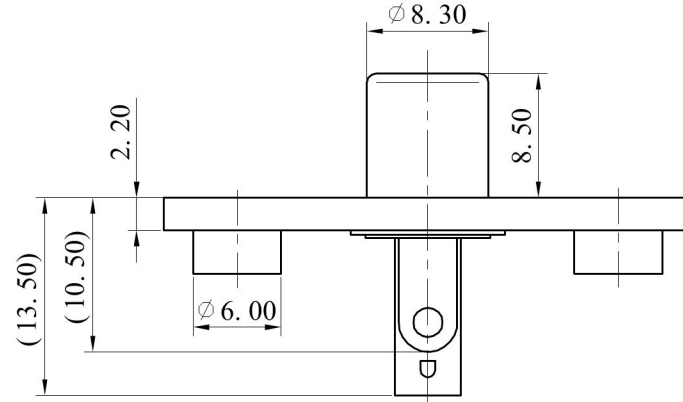

ALLOWANCE	
UNDER 3	± 0.1
3 TO 6	± 0.15
6 TO 15	± 0.2
15 TO 50	± 0.25
50 OVER	± 0.3

MODEL NO : RCA-110C	ALLOWANCE:	DRAWN BY:
TYPE: RCA JACK	UNIT: mm	CHECKED BY:
MATERIAL NO :	SCALE:	APPROVED BY:
PROJECTION		