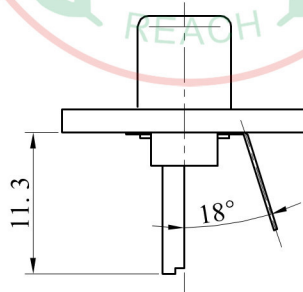

ALLOWANCE	
UNDER 3	± 0.1
3 TO 6	± 0.15
6 TO 15	± 0.2
15 TO 50	± 0.25
50 OVER	± 0.3

MODEL NO : RCA-110B	ALLOWANCE:	DRAWN BY:
TYPE: RCA JACK	UNIT: mm	CHECKED BY:
MATERIAL NO :	SCALE:	APPROVED BY:
PROJECTION		 东莞市朗纶电子制品有限公司 Dongguan langlun electronic products Co., Ltd