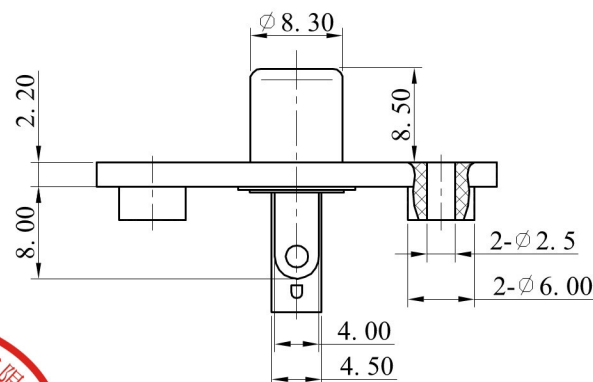

ALLOWANCE	
UNDER 3	± 0.1
3 TO 6	± 0.15
6 TO 15	± 0.2
15 TO 50	± 0.25
50 OVER	± 0.3

MODEL NO : RCA-110B	ALLOWANCE:	DRAWN BY:
TYPE: RCA JACK	UNIT: mm	CHECKED BY:
MATERIAL NO :	SCALE:	APPROVED BY:
PROJECTION		 东莞市朗纶电子制品有限公司 Dongguan langlun electronic products Co., Ltd