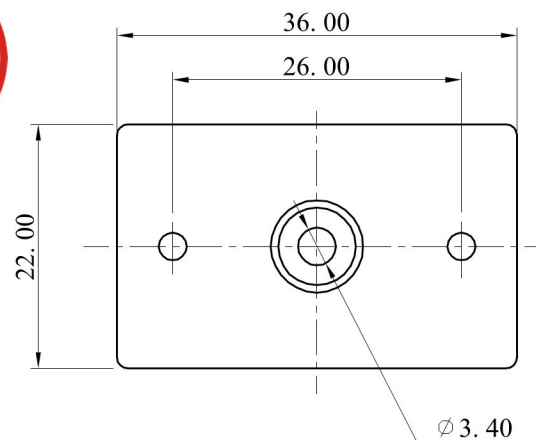

ALLOWANCE	
UNDER 3	± 0.1
3 TO 6	± 0.15
6 TO 15	± 0.2
15 TO 50	± 0.25
50 OVER	± 0.3

MODEL NO : RCA-110B	ALLOWANCE:	DRAWN BY:
TYPE: RCA JACK	UNIT: mm	CHECKED BY:
MATERIAL NO :	SCALE:	APPROVED BY:
PROJECTION		 东莞市朗纶电子制品有限公司 Dongguan langlun electronic products Co., Ltd